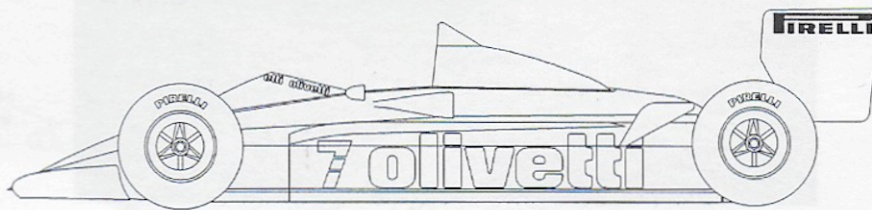

Chequered Flag

BT54

1985 FRANCE GP (20009)

CAUTION

- Read carefully and fully understand all instructions before assembly.
- Model car kit for collectors. Not suitable for children under 18 years old.
- Extra care should be taken when using tools to avoid personal injury.
- Read and follow the instructions supplied with paint and/ or cemen (not included).
- Use epoxi or CA glue only.
- Assemble the kit away from the reach of children.