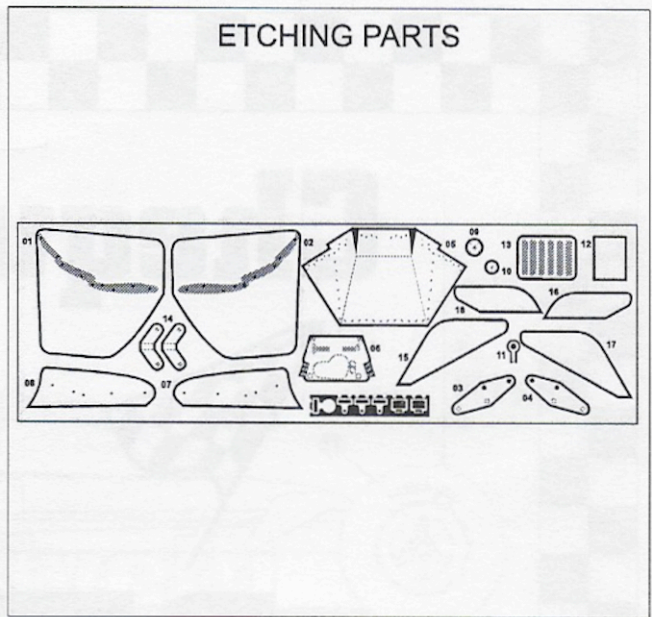

Chequered Flag

BT54

1985 FRANCE GP (20009)

CAUTION

- Read carefully and fully understand all instructions before assembly.
- Model car kit for collectors. Not suitable for children under 18 years old.
- Extra care should be taken when using tools to avoid personal injury.
- Read and follow the instructions supplied with paint and/ or cemen (not included).
- Use epoxi or CA glue only.
- Assemble the kit away from the reach of children.

PAINT GUIDE

X2	XF 1
X3	XF 16
X7	XF 56
X10	
X18	
X24	

DECAL GUIDE

CAR 7 : A
 CAR 8 : B

* () Opposite side