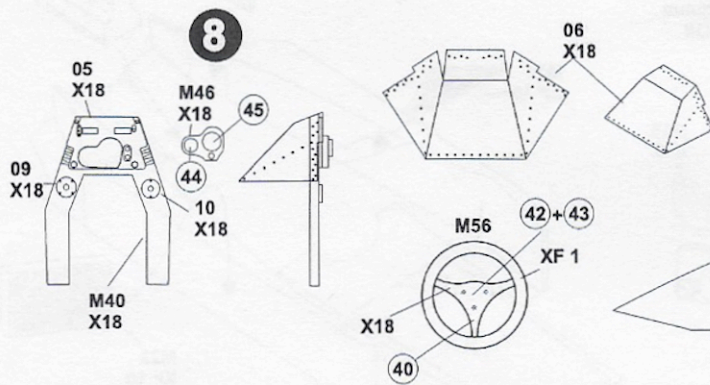

Chequered Flag

BT54

1985 FRANCE GP (20009)

CAUTION

- Read carefully and fully understand all instructions before assembly.
- Model car kit for collectors. Not suitable for children under 18 years old.
- Extra care should be taken when using tools to avoid personal injury.
- Read and follow the instructions supplied with paint and/ or cemen (not included).
- Use epoxi or CA glue only.
- Assemble the kit away from the reach of children.

PAINT GUIDE

X2	XF 1
X3	XF 16
X7	XF 56
X10	
X18	
X24	

DECAL GUIDE

CAR 7 : A
 CAR 8 : B

* () Opposite side