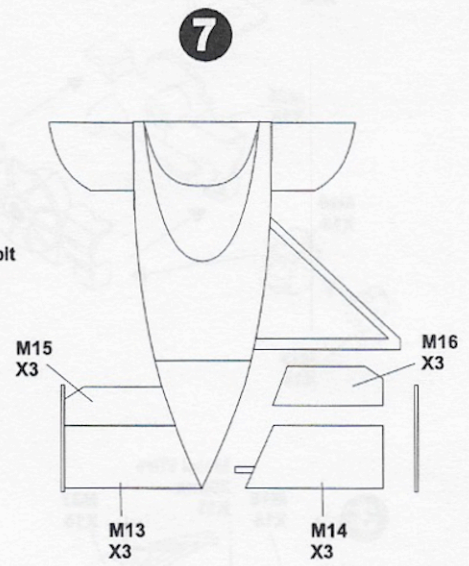

Chequered Flag

BT54

1985 FRANCE GP (20009)

CAUTION

- Read carefully and fully understand all instructions before assembly.
- Model car kit for collectors. Not suitable for children under 18 years old.
- Extra care should be taken when using tools to avoid personal injury.
- Read and follow the instructions supplied with paint and/ or cemen (not included).
- Use epoxi or CA glue only.
- Assemble the kit away from the reach of children.

PAINT GUIDE

X2	XF 1
X3	XF 16
X7	XF 56
X10	
X18	
X24	

DECAL GUIDE

CAR 7 : A
 CAR 8 : B

* () Opposite side