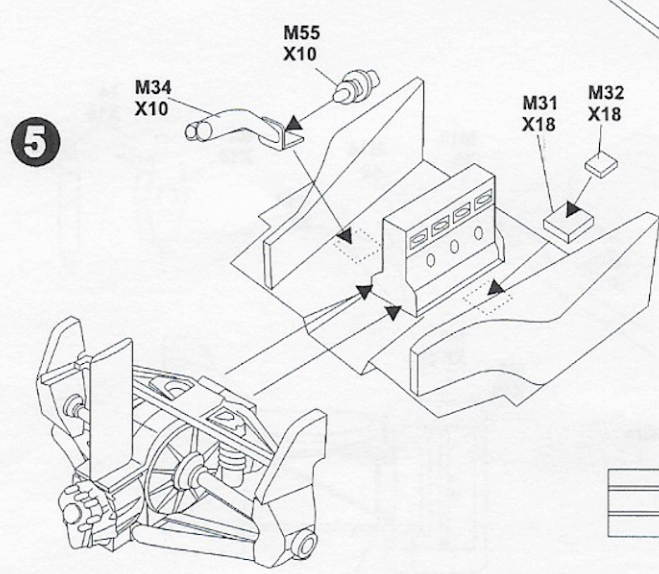

Chequered Flag

BT54

1985 FRANCE GP (20009)

CAUTION

- Read carefully and fully understand all instructions before assembly.
- Model car kit for collectors. Not suitable for children under 18 years old.
- Extra care should be taken when using tools to avoid personal injury.
- Read and follow the instructions supplied with paint and/ or cemen (not included).
- Use epoxi or CA glue only.
- Assemble the kit away from the reach of children.

PAINT GUIDE

X2	XF 1
X3	XF 16
X7	XF 56
X10	
X18	
X24	

DECAL GUIDE

CAR 7 : A
 CAR 8 : B

* () Opposite side