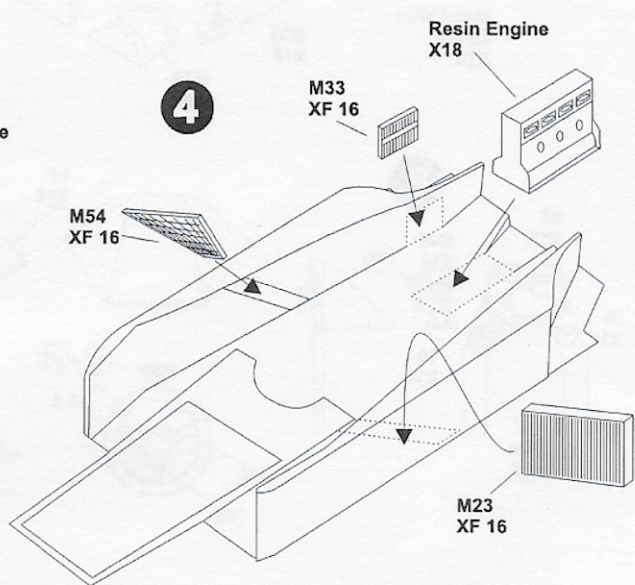

Chequered Flag

BT54

1985 FRANCE GP (20009)

CAUTION

- Read carefully and fully understand all instructions before assembly.
- Model car kit for collectors. Not suitable for children under 18 years old.
- Extra care should be taken when using tools to avoid personal injury.
- Read and follow the instructions supplied with paint and/ or cemen (not included).
- Use epoxi or CA glue only.
- Assemble the kit away from the reach of children.

PAINT GUIDE

X2	XF 1
X3	XF 16
X7	XF 56
X10	
X18	
X24	

DECAL GUIDE

CAR 7 : A
 CAR 8 : B

* () Opposite side