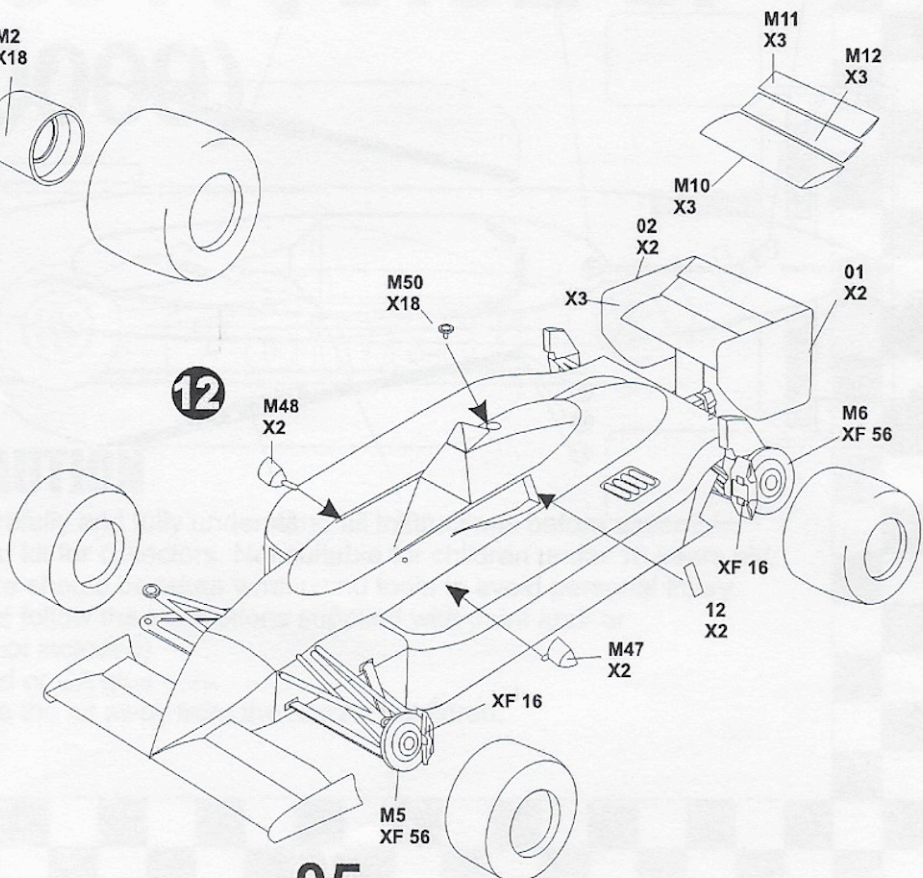

Chequered Flag

BT54

1985 FRANCE GP (20009)

CAUTION

- Read carefully and fully understand all instructions before assembly.
- Model car kit for collectors. Not suitable for children under 18 years old.
- Extra care should be taken when using tools to avoid personal injury.
- Read and follow the instructions supplied with paint and/ or cemen (not included).
- Use epoxi or CA glue only.
- Assemble the kit away from the reach of children.

PAINT GUIDE

X2	XF 1
X3	XF 16
X7	XF 56
X10	
X18	
X24	

DECAL GUIDE

CAR 7 : A
 CAR 8 : B

* () Opposite side