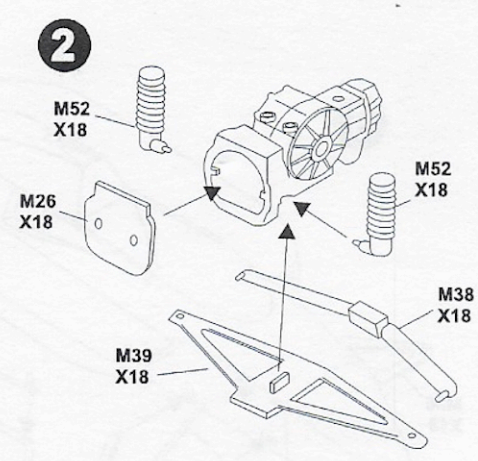

Chequered Flag

BT54

1985 FRANCE GP (20009)

CAUTION

- Read carefully and fully understand all instructions before assembly.
- Model car kit for collectors. Not suitable for children under 18 years old.
- Extra care should be taken when using tools to avoid personal injury.
- Read and follow the instructions supplied with paint and/ or cemen (not included).
- Use epoxi or CA glue only.
- Assemble the kit away from the reach of children.

PAINT GUIDE

X2	XF 1
X3	XF 16
X7	XF 56
X10	
X18	
X24	

DECAL GUIDE

CAR 7 : A
 CAR 8 : B

* () Opposite side