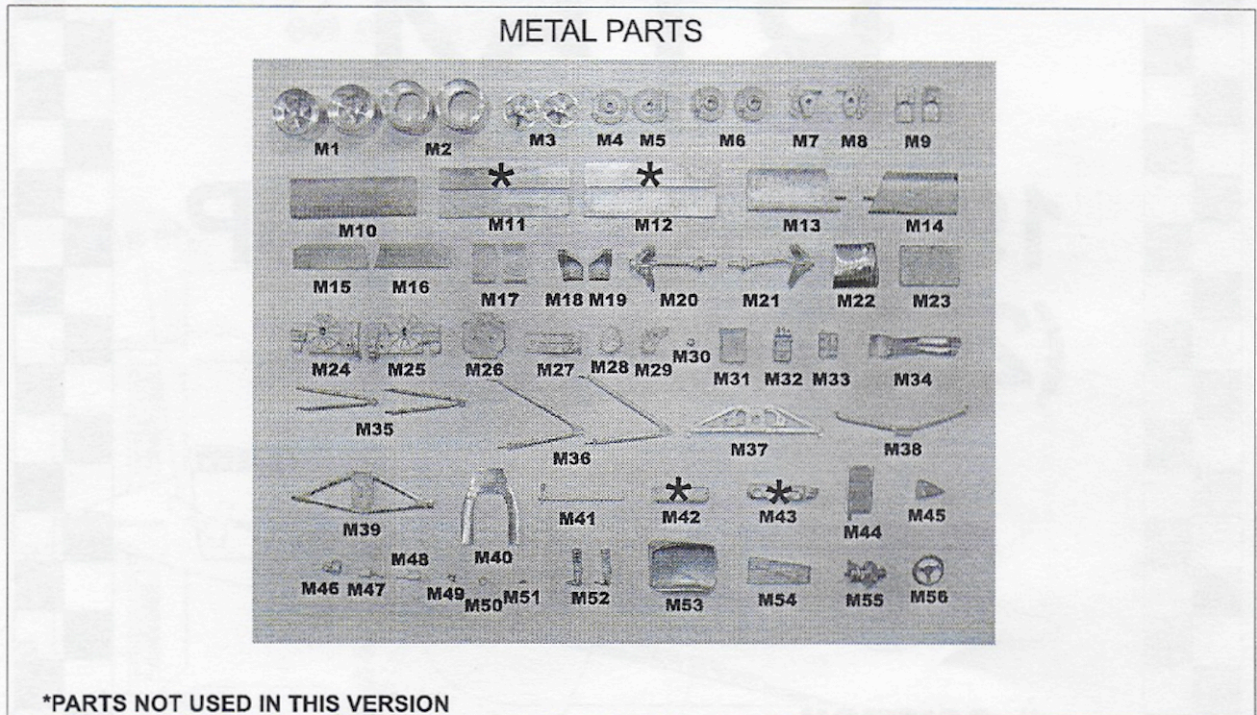

Chequered Flag

BT54

1985 FRANCE GP (20009)

CAUTION

- Read carefully and fully understand all instructions before assembly.
- Model car kit for collectors. Not suitable for children under 18 years old.
- Extra care should be taken when using tools to avoid personal injury.
- Read and follow the instructions supplied with paint and/ or cemen (not included).
- Use epoxi or CA glue only.
- Assemble the kit away from the reach of children.

PAINT GUIDE

X2	XF 1
X3	XF 16
X7	XF 56
X10	
X18	
X24	

DECAL GUIDE

CAR 7 : A
 CAR 8 : B

* () Opposite side