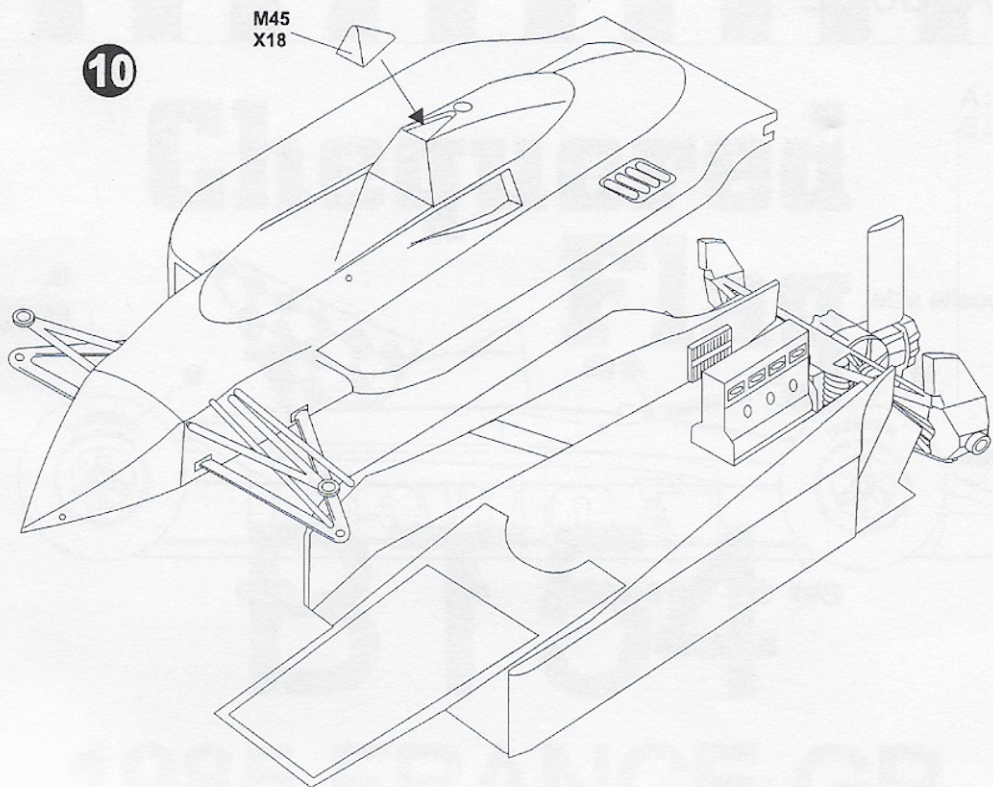

Chequered Flag

BT54

1985 FRANCE GP (20009)

CAUTION

- Read carefully and fully understand all instructions before assembly.
- Model car kit for collectors. Not suitable for children under 18 years old.
- Extra care should be taken when using tools to avoid personal injury.
- Read and follow the instructions supplied with paint and/ or cemen (not included).
- Use epoxi or CA glue only.
- Assemble the kit away from the reach of children.

PAINT GUIDE

X2	XF 1
X3	XF 16
X7	XF 56
X10	
X18	
X24	

DECAL GUIDE

CAR 7 : A
 CAR 8 : B

* () Opposite side