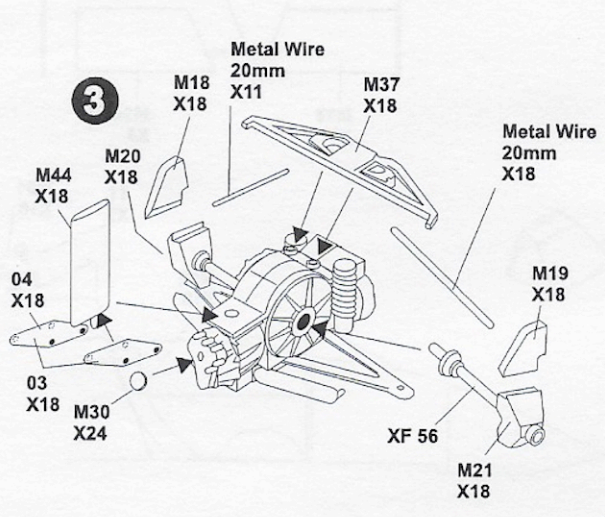

Chequered Flag

BT54

1985 FRANCE GP (20009)

CAUTION

- Read carefully and fully understand all instructions before assembly.
- Model car kit for collectors. Not suitable for children under 18 years old.
- Extra care should be taken when using tools to avoid personal injury.
- Read and follow the instructions supplied with paint and/ or cemen (not included).
- Use epoxi or CA glue only.
- Assemble the kit away from the reach of children.

PAINT GUIDE

X2	XF 1
X3	XF 16
X7	XF 56
X10	
X18	
X24	

DECAL GUIDE

CAR 7 : A
 CAR 8 : B

* () Opposite side