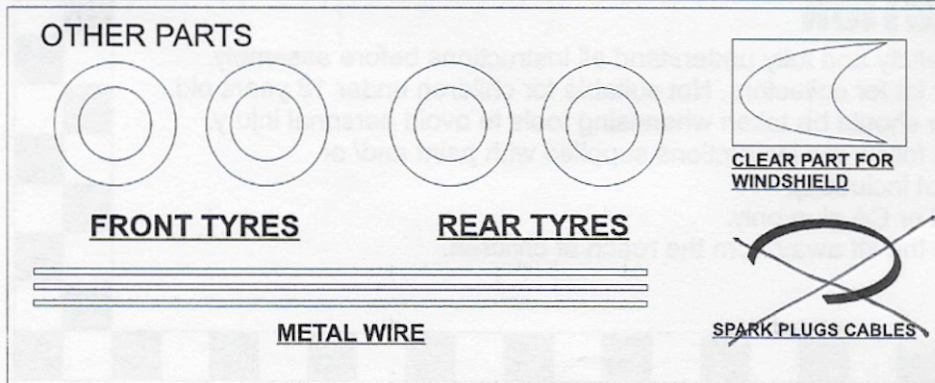

Chequered Flag

BT54

1985 FRANCE GP (20009)

CAUTION

- Read carefully and fully understand all instructions before assembly.
- Model car kit for collectors. Not suitable for children under 18 years old.
- Extra care should be taken when using tools to avoid personal injury.
- Read and follow the instructions supplied with paint and/ or cemen (not included).
- Use epoxi or CA glue only.
- Assemble the kit away from the reach of children.

PAINT GUIDE

X2	XF 1
X3	XF 16
X7	XF 56
X10	
X18	
X24	

DECAL GUIDE

CAR 7 : A
 CAR 8 : B

* () Opposite side