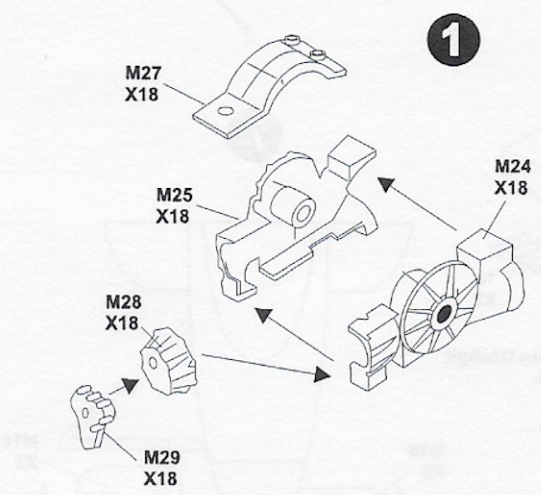

Chequered Flag

BT54

1985 FRANCE GP (20009)

CAUTION

- Read carefully and fully understand all instructions before assembly.
- Model car kit for collectors. Not suitable for children under 18 years old.
- Extra care should be taken when using tools to avoid personal injury.
- Read and follow the instructions supplied with paint and/ or cemen (not included).
- Use epoxi or CA glue only.
- Assemble the kit away from the reach of children.

PAINT GUIDE

X2	XF 1
X3	XF 16
X7	XF 56
X10	
X18	
X24	

DECAL GUIDE

CAR 7 : A
 CAR 8 : B

* () Opposite side