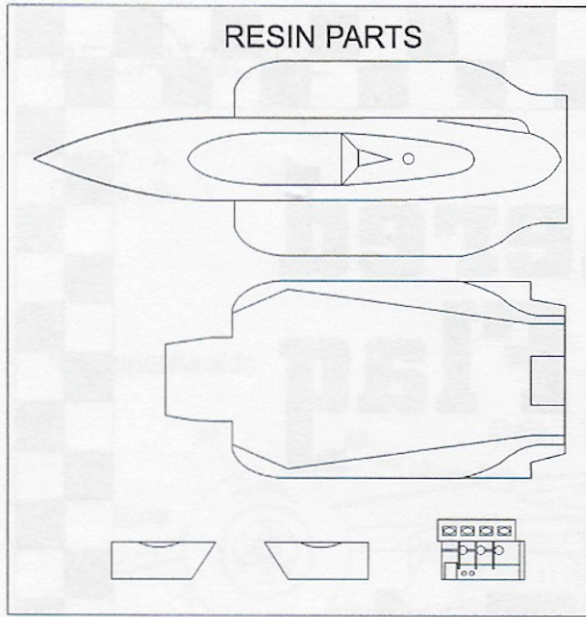

Chequered Flag

BT54

1985 FRANCE GP (20009)

CAUTION

- Read carefully and fully understand all instructions before assembly.
- Model car kit for collectors. Not suitable for children under 18 years old.
- Extra care should be taken when using tools to avoid personal injury.
- Read and follow the instructions supplied with paint and/ or cemen (not included).
- Use epoxi or CA glue only.
- Assemble the kit away from the reach of children.

PAINT GUIDE

X2	XF 1
X3	XF 16
X7	XF 56
X10	
X18	
X24	

DECAL GUIDE

CAR 7 : A
 CAR 8 : B

* () Opposite side