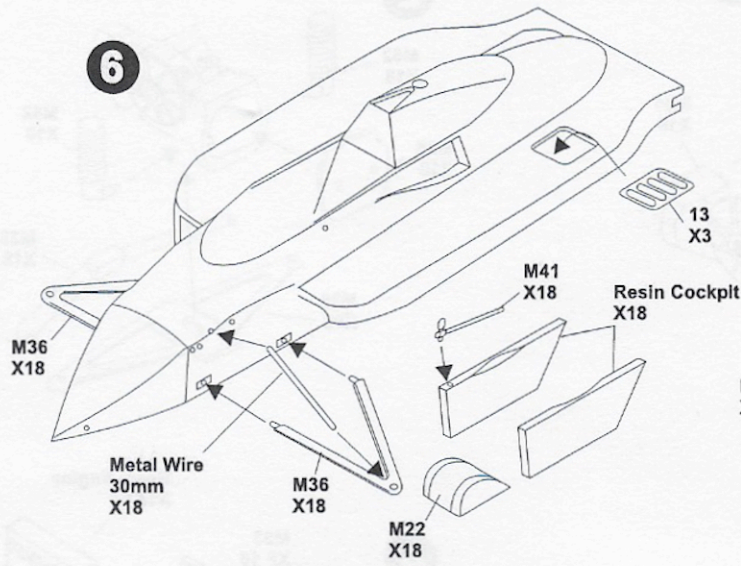

Chequered Flag

BT54

1985 FRANCE GP (20009)

CAUTION

- Read carefully and fully understand all instructions before assembly.
- Model car kit for collectors. Not suitable for children under 18 years old.
- Extra care should be taken when using tools to avoid personal injury.
- Read and follow the instructions supplied with paint and/ or cemen (not included).
- Use epoxi or CA glue only.
- Assemble the kit away from the reach of children.

PAINT GUIDE

X2	XF 1
X3	XF 16
X7	XF 56
X10	
X18	
X24	

DECAL GUIDE

CAR 7 : A
 CAR 8 : B

* () Opposite side