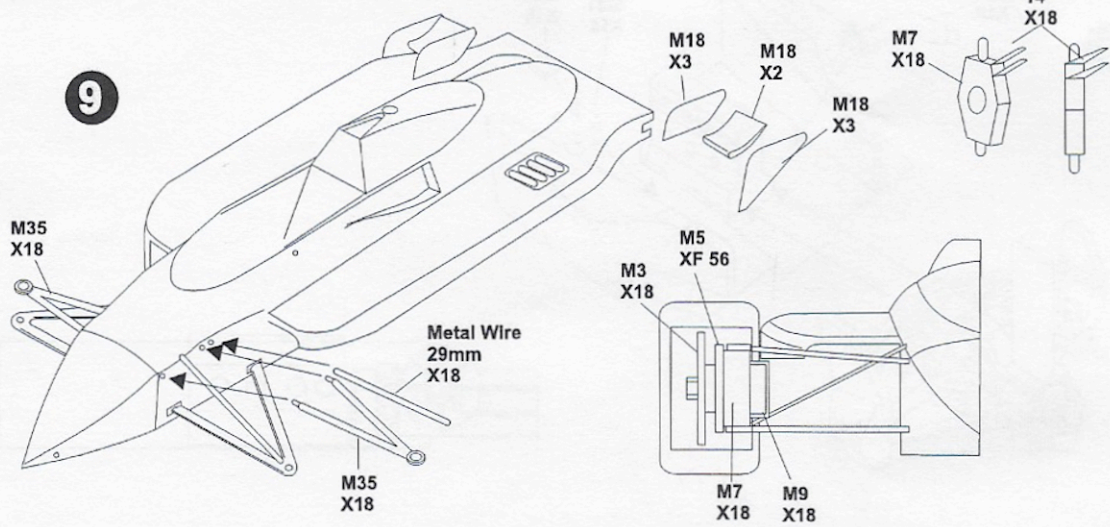

Chequered Flag

BT54

1985 FRANCE GP (20009)

CAUTION

- Read carefully and fully understand all instructions before assembly.
- Model car kit for collectors. Not suitable for children under 18 years old.
- Extra care should be taken when using tools to avoid personal injury.
- Read and follow the instructions supplied with paint and/ or cemen (not included).
- Use epoxi or CA glue only.
- Assemble the kit away from the reach of children.

PAINT GUIDE

X2	XF 1
X3	XF 16
X7	XF 56
X10	
X18	
X24	

DECAL GUIDE

CAR 7 : A
 CAR 8 : B

* () Opposite side