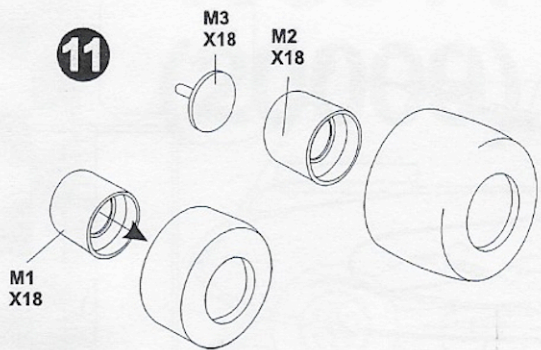

Chequered Flag

BT54

1985 FRANCE GP (20009)

CAUTION

- Read carefully and fully understand all instructions before assembly.
- Model car kit for collectors. Not suitable for children under 18 years old.
- Extra care should be taken when using tools to avoid personal injury.
- Read and follow the instructions supplied with paint and/ or cemen (not included).
- Use epoxi or CA glue only.
- Assemble the kit away from the reach of children.

PAINT GUIDE

X2	XF 1
X3	XF 16
X7	XF 56
X10	
X18	
X24	

DECAL GUIDE

CAR 7 : A
 CAR 8 : B

* () Opposite side