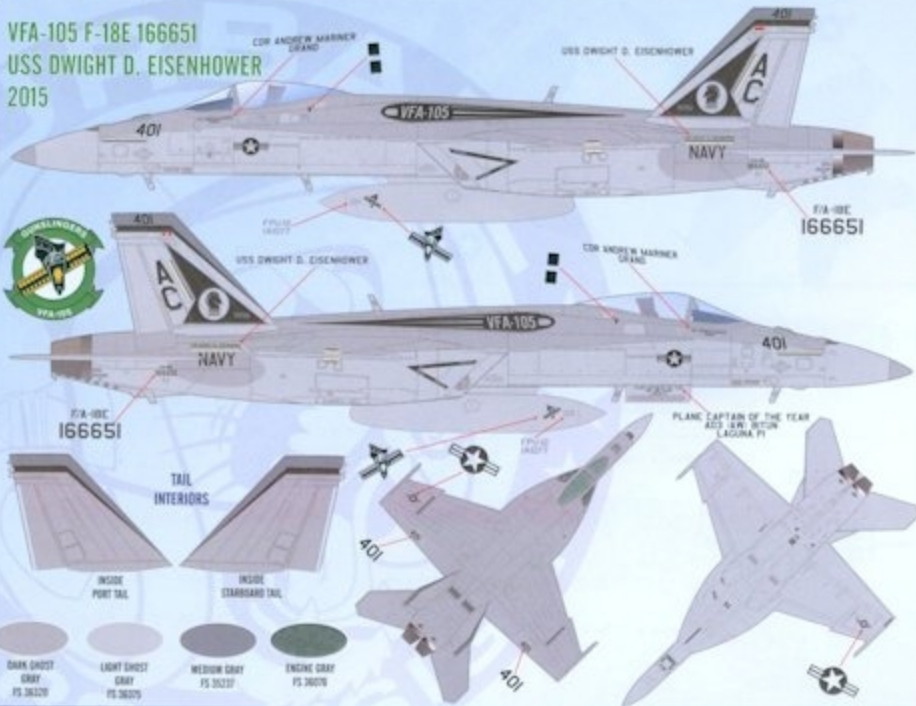

AIR WING ALL-STARS

SUPER HORNETS PART THREE

48-049

DECALS
PRINTED BY
Cartograf

OPTIONS FOR SEVEN 1/48 F/A-18E/F AIRCRAFT
DECALS SIZED TO FIT THE HASEGAWA KIT

COPYRIGHT 2016 FURBALL AERO DESIGN ALL RIGHTS RESERVED

VFA-81 F-18E 166830
 USS CARL VINSON
 2015

Copyright © 2015

TAIL INTERIORS

INSIDE PORT TAIL

INSIDE STARBOARD TAIL

DARK GREY FS 36220

LIGHT GREY FS 36220

FLAT BLACK FS 26250

**THIS JET USES BLACK STENCILS AND DATA

**TAILHOOK IS WHITE WITH BLACK STRIPES

VFA-87 F-18E 168911
USS GEORGE H. W. BUSH
2015

VFA-105 F-18E 166651
USS DWIGHT D. EISENHOWER
2015

DARK GRAY
PS 30220

LIGHT GRAY
PS 30075