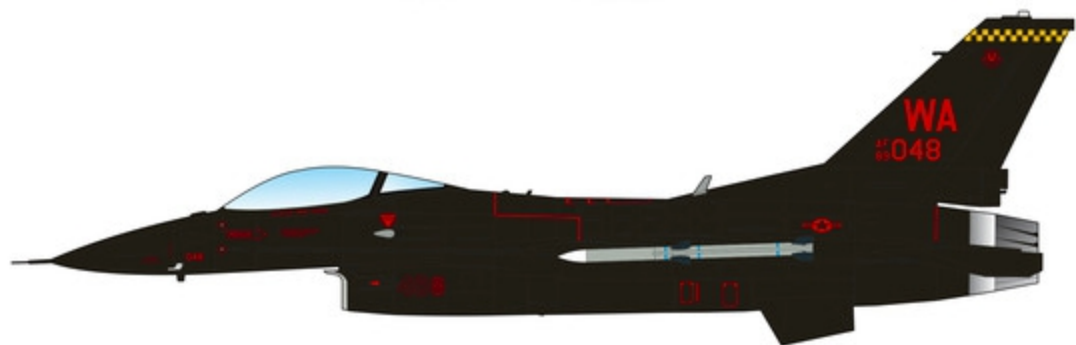

USAF

Aggressors

NOW.. AND THEN

**MARKINGS FOR USAF AGGRESSOR
F-35A, F-16C, MiG-21 & MiG-23MS/BN**

DECALS PRINTED BY

CARACAL MODELS CD48228 "AGGRESSORS NOW - AND THEN"

WA 57 OG/CC AF 5021 2 3 4 2 AF 5021 57 OG/CC **WA**
65 AGRS AF 5020 2 8 N1 65 AGRS 1