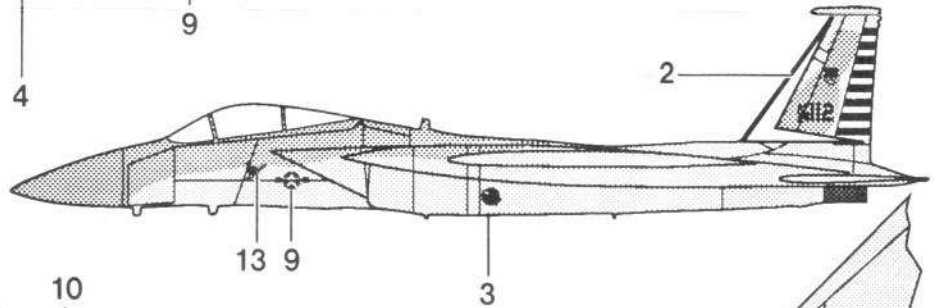

1/144 Scale

McDONNELL DOUGLAS F-15 EAGLE

	GRAY F.S.36320
	LT.GRAY F.S.36375
	METALLIC

4421

© 1993 Minicraft Models Inc.

ENGLISH	FRENCH	GERMAN	SPANISH	ITALIAN
BLACK	NOIR	SCHWARZ	NEGRO	NERO
METALLIC	METALLIC	METALLIEK	METALICO	METALLICO
GRAY	GRIS	GRAU	GRIS	GRIGIO
LT GRAY	GRIS CLAIR	HELL GRAU	GRIS CLARO	GRIGIO CHIARO
WHITE	BLANCO	WEISS	BLANC	BIANCO