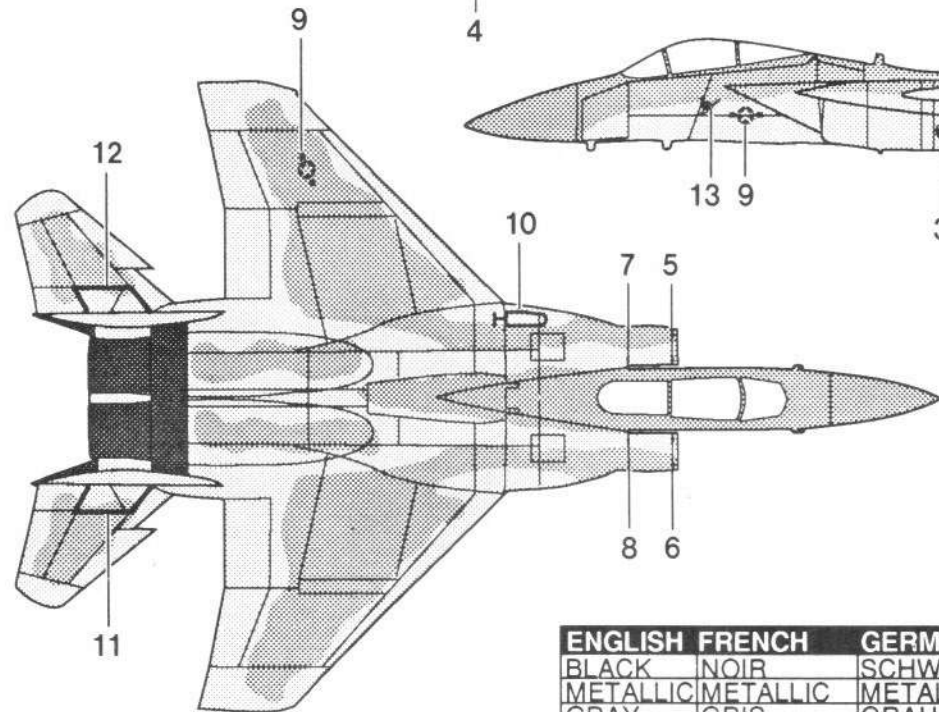

1/144 Scale

McDONNELL DOUGLAS F-15 EAGLE

	GRAY F.S.36320
	LT.GRAY F.S.36375
	METALLIC

4421

© 1993 Minicraft Models Inc.

ENGLISH	FRENCH	GERMAN	SPANISH	ITALIAN
BLACK	NOIR	SCHWARZ	NEGRO	NERO
METALLIC	METALLIC	METALLIEK	METALICO	METALLICO
GRAY	GRIS	GRAU	GRIS	GRIGIO
LT GRAY	GRIS CLAIR	HELL GRAU	GRIS CLARO	GRIGIO CHIARO
WHITE	BLANCO	WEISS	BLANC	BIANCO