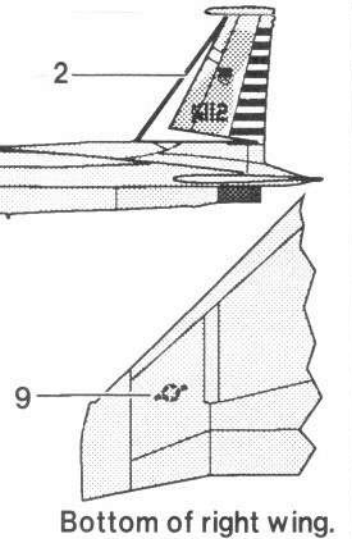

1/144 Scale

McDONNELL DOUGLAS F-15 EAGLE

	GRAY F.S.36320
	LT.GRAY F.S.36375
	METALLIC

4421

© 1993 Minicraft Models Inc.

ENGLISH	FRENCH	GERMAN	SPANISH	ITALIAN
BLACK	NOIR	SCHWARZ	NEGRO	NERO
METALLIC	METALLIC	METALLIEK	METALICO	METALLICO
GRAY	GRIS	GRAU	GRIS	GRIGIO
LT GRAY	GRIS CLAIR	HELL GRAU	GRIS CLARO	GRIGIO CHIARO
WHITE	BLANCO	WEISS	BLANC	BIANCO