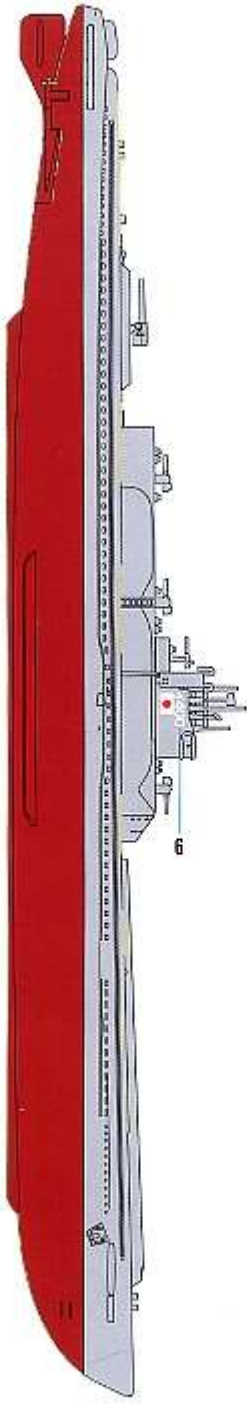

部品图 Parts

Stand (LONG)

1/700 Scale Hobbyboss No. 87017
IIN 1-400 CLASS

<<水贴纸>>
Decal

标贴与涂装 MARKING & PAINTING

使用Mr.HOBBY涂料
Mr. Color used

8 AQUEOUS HOBBY COLOUR **8** MR.COLOUR

* Some paints may not be available in your country. Please check your local hobby shop for substitute

H 27 44

H 17 29

H 3 9

H 31 32