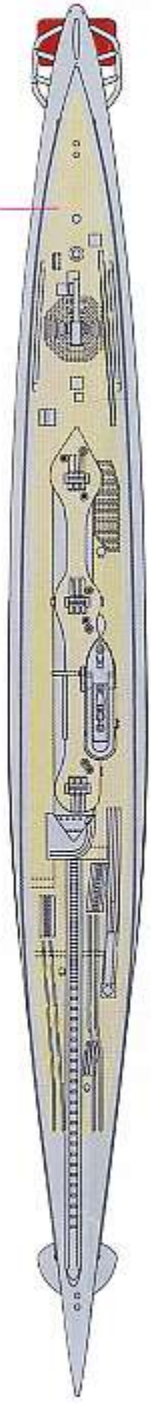

部品图 Parts

Stand (LONG)

1/700 Scale Hobbyboss No. 87017
IIN 1-400 CLASS

<<水贴纸>>
Decal

标贴与涂装 MARKING & PAINTING

使用Mr.HOBBY涂料
Mr. Color used

8 AQUEOUS HOBBY COLOUR **8** MR.COLOUR

* Some paints may not be available in your country. Please check your local hobby shop for substitute

H 27 44

H 17 29

H 3 9

H 31 32