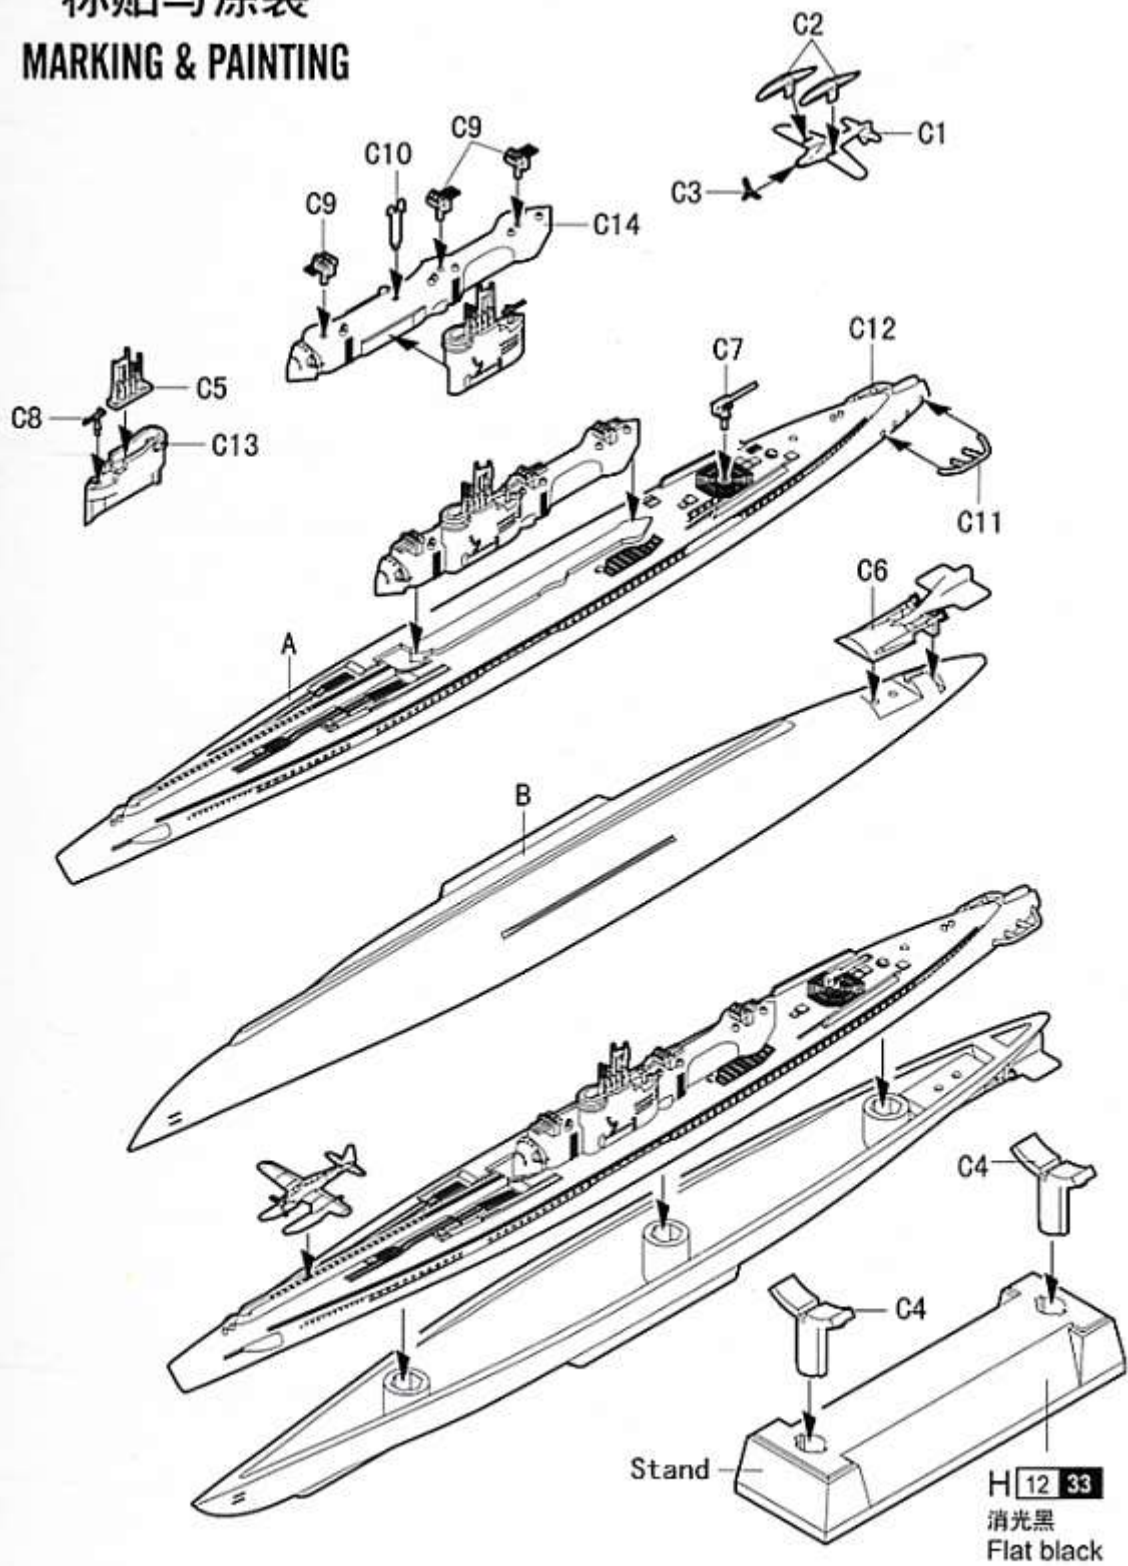

部品图 Parts

Stand (LONG)

1/700 Scale Hobbyboss No. 87017
IIN 1-400 CLASS

<<水贴纸>>
Decal

标贴与涂装 MARKING & PAINTING

使用Mr.HOBBY涂料
Mr. Color used

8 AQUEOUS HOBBY COLOUR **8** MR.COLOUR

* Some paints may not be available in your country. Please check your local hobby shop for substitute

H 27 44

H 17 29

H 3 9

H 31 32