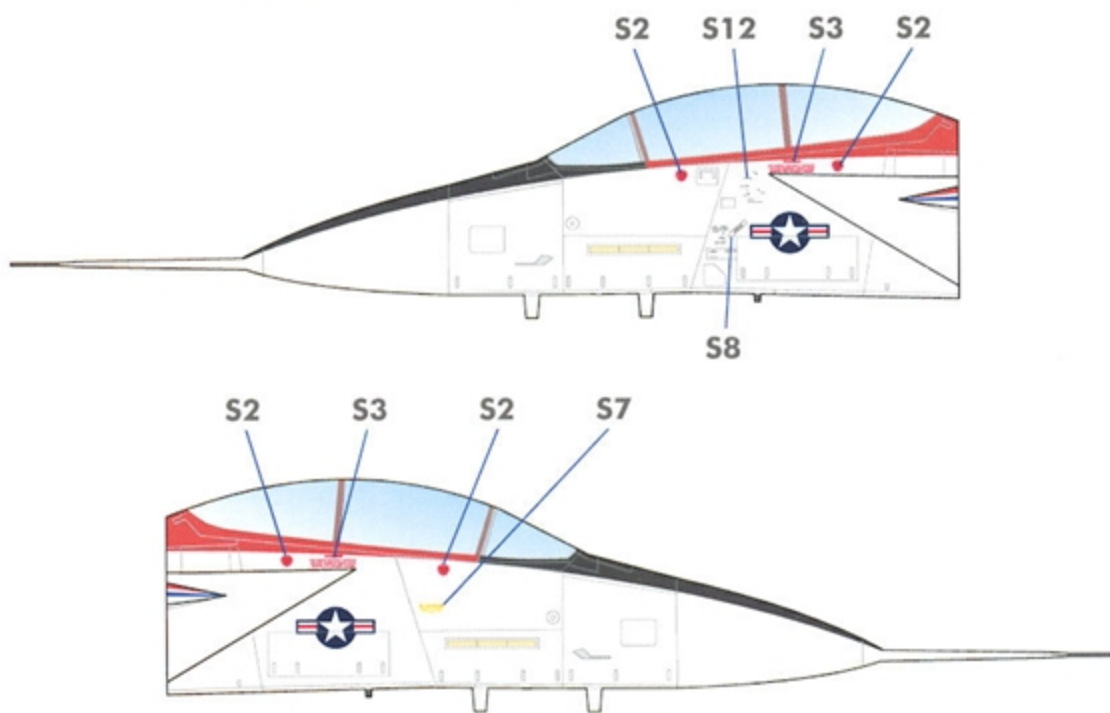

**AREA HIGHLIGHTED IN RED WILL BE PAINTED BY YOU. APPLY DECALS AS SHOWN.**

**OPTION 2: F-15D "897" (N897NA), NASA**

**THE YELLOW STRIPES ON THE TAILS ALSO EXIST ON THE INNER FACING SIDES OF THE TAILS. USE DECALS 17/18 FOR THESE. IF YOU CHOOSE TO PAINT THE TAIL STRIPES, USE THE "2ND TO NONE" DECALS PROVIDED.**

**OPTION 3: F-15D "884" (N884NA), NASA**

**THE BLUE STRIPES ON THE TAILS ALSO EXIST ON THE INNER FACING SIDES OF THE TAILS. USE DECALS 15/20 FOR THESE. IF YOU CHOOSE TO PAINT THE TAIL STRIPES, USE THE "MR BONES" DECALS PROVIDED.**

**OPTION 4: F-15B "836" , NASA**

**OPTION 5: F-15B 71-0290 IFCS TRIALS, NASA**

**THE ACTIVE/MTD/IFCS AIRCRAFT WILL REQUIRE SIGNIFICANT MODIFICATIONS TO THE KIT AND THESE ARE BRIEFLY EXPLAINED AT THE REFERENCE WEB PAGE. SEE THE LAST PAGE FOR THE ADDRESS.**

**NOTE THAT THE RED / BLUE AREAS ON TNE AIRCRAFT WILL NEED TO BE MASKED AND PAINTED. THESE AREAS ARE TOO LARGE TO BE REPRESENTED BY DECALS.**

**OPTIONS 5-7: FRONT FUSELAGE STENCILLING**

**OPTIONS 1-4**

NO STENCILLING OR NATIONAL INSIGNIA VISIBLE ON NASA F-15 EAGLES EXCEPT WINGTIP STRIP LIGHTS