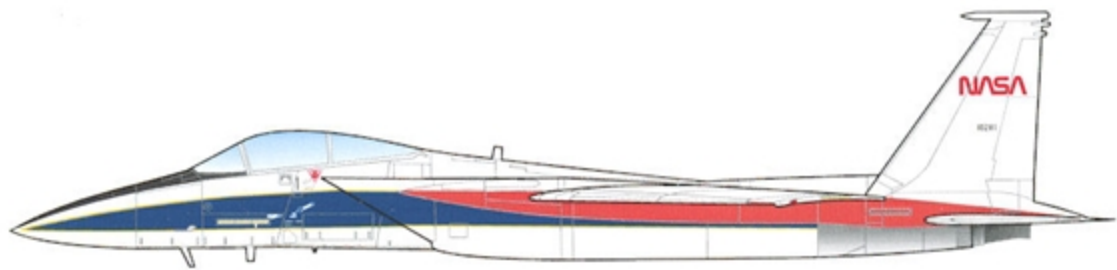

NASA

F-15

SEVEN MARKING OPTIONS  
FOR F-15 EAGLES IN NASA SERVICE

**1/48 SCALE**

DECALS PRINTED BY

**OPTION 1: F-15A 71-0281, NASA**

**PAINING YOUR NASA F-15 REQUIRES CAREFUL PLANNING. THE CURVED SURFACES AT THE WING ROOTS MAKE IT DIFFICULT TO DESIGN DECALS THAT WOULD FIT DIFFERENT KITS. YOU WILL NEED TO MATCH THE BLUE COLOR AND USE THE GOLD STRIPES FOR SOME AREAS ON THE JET. STUDY THE REFERENCE PHOTOS CAREFULLY.**

**AREA HIGHLIGHTED IN RED WILL BE PAINTED BY YOU. APPLY DECALS AS SHOWN.**

**OPTION 2: F-15D "897" (N897NA), NASA**

**THE YELLOW STRIPES ON THE TAILS ALSO EXIST ON THE INNER FACING SIDES OF THE TAILS. USE DECALS 17/18 FOR THESE. IF YOU CHOOSE TO PAINT THE TAIL STRIPES, USE THE "2ND TO NONE" DECALS PROVIDED.**

**OPTION 3: F-15D "884" (N884NA), NASA**

**THE BLUE STRIPES ON THE TAILS ALSO EXIST ON THE INNER FACING SIDES OF THE TAILS. USE DECALS 15/20 FOR THESE. IF YOU CHOOSE TO PAINT THE TAIL STRIPES, USE THE "MR BONES" DECALS PROVIDED.**