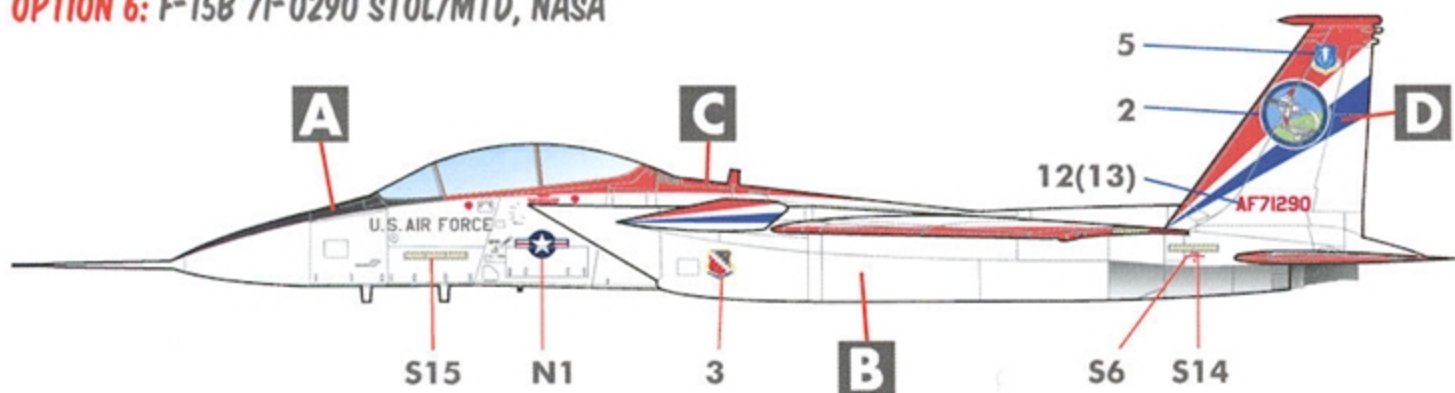

OPTION 6: F-15B 71-0290 STOL/MTD, NASA