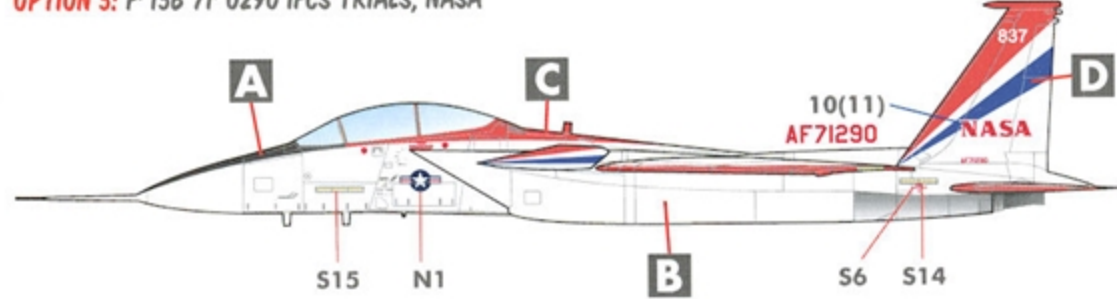

OPTION 5: F-15B 71-0290 IFCS TRIALS, NASA

THE ACTIVE/MTD/IFCS AIRCRAFT WILL REQUIRE SIGNIFICANT MODIFICATIONS TO THE KIT AND THESE ARE BRIEFLY EXPLAINED AT THE REFERENCE WEB PAGE. SEE THE LAST PAGE FOR THE ADDRESS.

NOTE THAT THE RED / BLUE AREAS ON TNE AIRCRAFT WILL NEED TO BE MASKED AND PAINTED. THESE AREAS ARE TOO LARGE TO BE REPRESENTED BY DECALS.