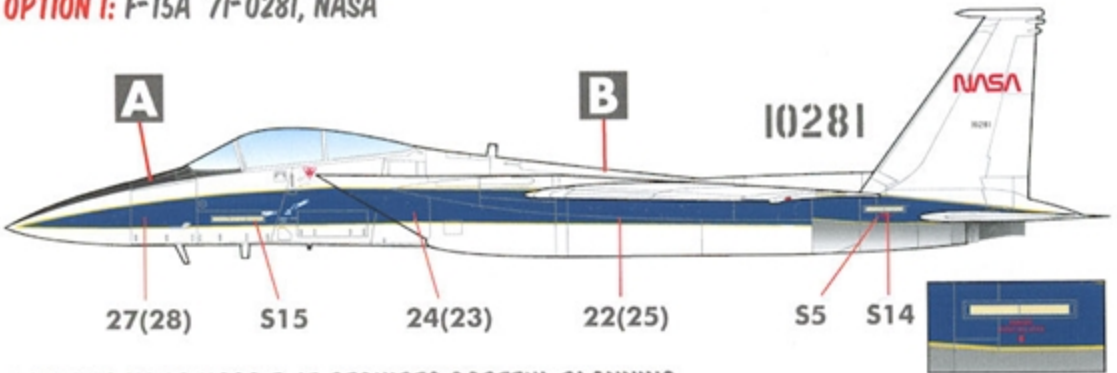

NASA

F-15

SEVEN MARKING OPTIONS  
FOR F-15 EAGLES IN NASA SERVICE

**1/48 SCALE**

DECALS PRINTED BY

**OPTION 1: F-15A 71-0281, NASA**

**PAINING YOUR NASA F-15 REQUIRES CAREFUL PLANNING. THE CURVED SURFACES AT THE WING ROOTS MAKE IT DIFFICULT TO DESIGN DECALS THAT WOULD FIT DIFFERENT KITS. YOU WILL NEED TO MATCH THE BLUE COLOR AND USE THE GOLD STRIPES FOR SOME AREAS ON THE JET. STUDY THE REFERENCE PHOTOS CAREFULLY.**

**AREA HIGHLIGHTED IN RED WILL BE PAINTED BY YOU. APPLY DECALS AS SHOWN.**

**OPTION 2: F-15D "897" (N897NA), NASA**

**THE YELLOW STRIPES ON THE TAILS ALSO EXIST ON THE INNER FACING SIDES OF THE TAILS. USE DECALS 17/18 FOR THESE. IF YOU CHOOSE TO PAINT THE TAIL STRIPES, USE THE "2ND TO NONE" DECALS PROVIDED.**

**OPTION 3: F-15D "884" (N884NA), NASA**

**THE BLUE STRIPES ON THE TAILS ALSO EXIST ON THE INNER FACING SIDES OF THE TAILS. USE DECALS 15/20 FOR THESE. IF YOU CHOOSE TO PAINT THE TAIL STRIPES, USE THE "MR BONES" DECALS PROVIDED.**