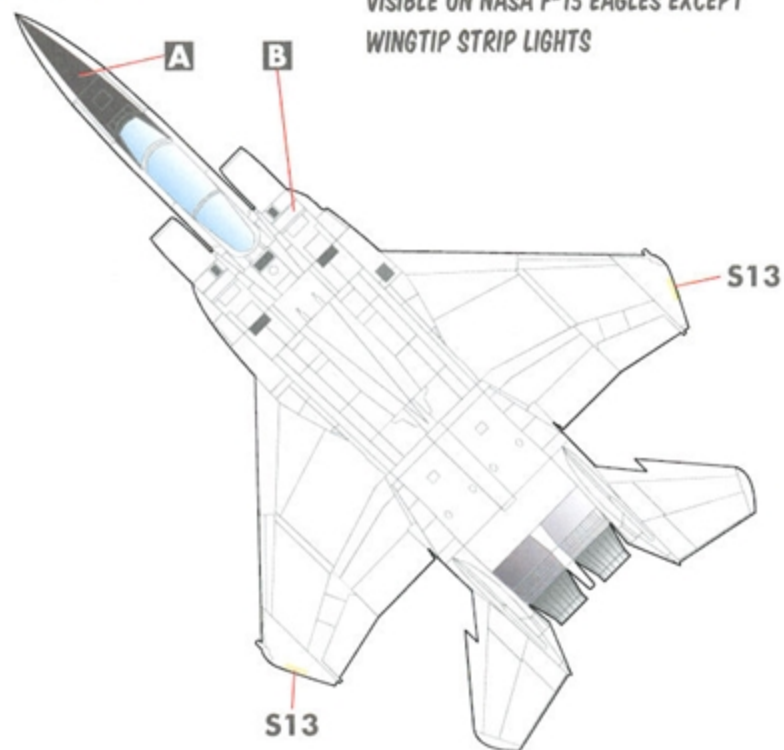

**AREA HIGHLIGHTED IN RED WILL BE PAINTED BY YOU. APPLY DECALS AS SHOWN.**

**OPTION 2: F-15D "897" (N897NA), NASA**

**THE YELLOW STRIPES ON THE TAILS ALSO EXIST ON THE INNER FACING SIDES OF THE TAILS. USE DECALS 17/18 FOR THESE. IF YOU CHOOSE TO PAINT THE TAIL STRIPES, USE THE "2ND TO NONE" DECALS PROVIDED.**

**OPTION 3: F-15D "884" (N884NA), NASA**

**THE BLUE STRIPES ON THE TAILS ALSO EXIST ON THE INNER FACING SIDES OF THE TAILS. USE DECALS 15/20 FOR THESE. IF YOU CHOOSE TO PAINT THE TAIL STRIPES, USE THE "MR BONES" DECALS PROVIDED.**

**OPTION 4: F-15B "836" , NASA**

**OPTION 5: F-15B 71-0290 IFCS TRIALS, NASA**

**THE ACTIVE/MTD/IFCS AIRCRAFT WILL REQUIRE SIGNIFICANT MODIFICATIONS TO THE KIT AND THESE ARE BRIEFLY EXPLAINED AT THE REFERENCE WEB PAGE. SEE THE LAST PAGE FOR THE ADDRESS.**

**NOTE THAT THE RED / BLUE AREAS ON TNE AIRCRAFT WILL NEED TO BE MASKED AND PAINTED. THESE AREAS ARE TOO LARGE TO BE REPRESENTED BY DECALS.**

**OPTIONS 5-7: FRONT FUSELAGE STENCILLING**

**OPTIONS 1-4**

NO STENCILLING OR NATIONAL INSIGNIA VISIBLE ON NASA F-15 EAGLES EXCEPT WINGTIP STRIP LIGHTS