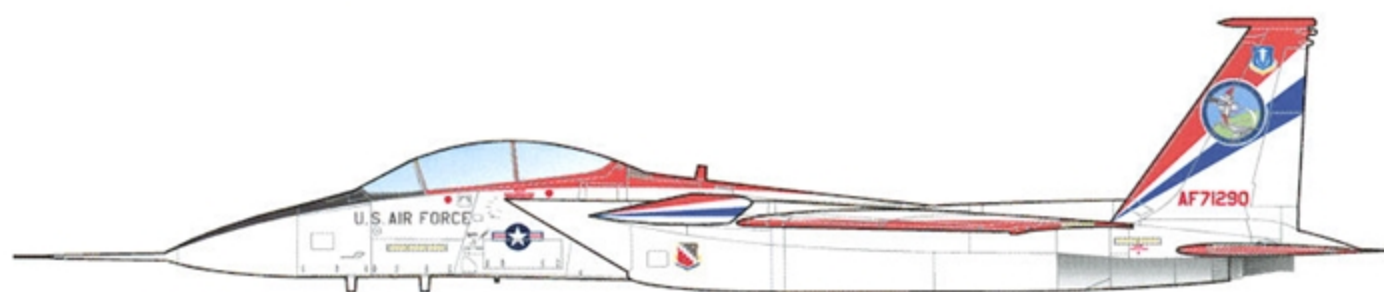

NASA

F-15

SEVEN MARKING OPTIONS  
FOR F-15 EAGLES IN NASA SERVICE

**1/48 SCALE**

DECALS PRINTED BY

**OPTION 1: F-15A 71-0281, NASA**

**PAINING YOUR NASA F-15 REQUIRES CAREFUL PLANNING. THE CURVED SURFACES AT THE WING ROOTS MAKE IT DIFFICULT TO DESIGN DECALS THAT WOULD FIT DIFFERENT KITS. YOU WILL NEED TO MATCH THE BLUE COLOR AND USE THE GOLD STRIPES FOR SOME AREAS ON THE JET. STUDY THE REFERENCE PHOTOS CAREFULLY.**

**AREA HIGHLIGHTED IN RED WILL BE PAINTED BY YOU. APPLY DECALS AS SHOWN.**

**OPTION 2: F-15D "897" (N897NA), NASA**

**THE YELLOW STRIPES ON THE TAILS ALSO EXIST ON THE INNER FACING SIDES OF THE TAILS. USE DECALS 17/18 FOR THESE. IF YOU CHOOSE TO PAINT THE TAIL STRIPES, USE THE "2ND TO NONE" DECALS PROVIDED.**

**OPTION 3: F-15D "884" (N884NA), NASA**

**THE BLUE STRIPES ON THE TAILS ALSO EXIST ON THE INNER FACING SIDES OF THE TAILS. USE DECALS 15/20 FOR THESE. IF YOU CHOOSE TO PAINT THE TAIL STRIPES, USE THE "MR BONES" DECALS PROVIDED.**