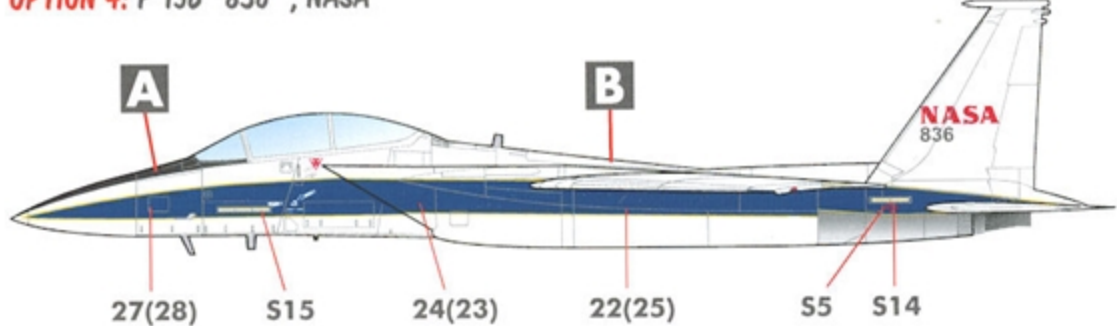

OPTION 4: F-15B "836" , NASA