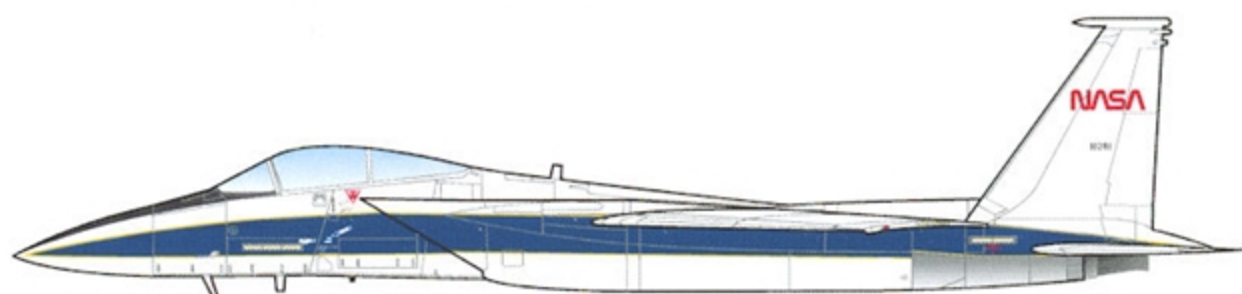

NASA

F-15

SEVEN MARKING OPTIONS  
FOR F-15 EAGLES IN NASA SERVICE

**1/48 SCALE**

DECALS PRINTED BY

**OPTION 1: F-15A 71-0281, NASA**

**PAINING YOUR NASA F-15 REQUIRES CAREFUL PLANNING. THE CURVED SURFACES AT THE WING ROOTS MAKE IT DIFFICULT TO DESIGN DECALS THAT WOULD FIT DIFFERENT KITS. YOU WILL NEED TO MATCH THE BLUE COLOR AND USE THE GOLD STRIPES FOR SOME AREAS ON THE JET. STUDY THE REFERENCE PHOTOS CAREFULLY.**

**AREA HIGHLIGHTED IN RED WILL BE PAINTED BY YOU. APPLY DECALS AS SHOWN.**

**OPTION 2: F-15D "897" (N897NA), NASA**

**THE YELLOW STRIPES ON THE TAILS ALSO EXIST ON THE INNER FACING SIDES OF THE TAILS. USE DECALS 17/18 FOR THESE. IF YOU CHOOSE TO PAINT THE TAIL STRIPES, USE THE "2ND TO NONE" DECALS PROVIDED.**

**OPTION 3: F-15D "884" (N884NA), NASA**

**THE BLUE STRIPES ON THE TAILS ALSO EXIST ON THE INNER FACING SIDES OF THE TAILS. USE DECALS 15/20 FOR THESE. IF YOU CHOOSE TO PAINT THE TAIL STRIPES, USE THE "MR BONES" DECALS PROVIDED.**