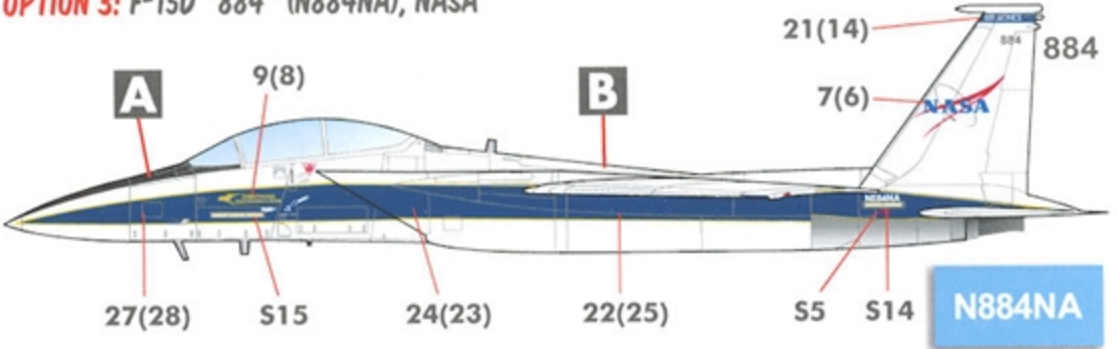

**AREA HIGHLIGHTED IN RED WILL BE PAINTED BY YOU. APPLY DECALS AS SHOWN.**

**OPTION 2: F-15D "897" (N897NA), NASA**

**THE YELLOW STRIPES ON THE TAILS ALSO EXIST ON THE INNER FACING SIDES OF THE TAILS. USE DECALS 17/18 FOR THESE. IF YOU CHOOSE TO PAINT THE TAIL STRIPES, USE THE "2ND TO NONE" DECALS PROVIDED.**

**OPTION 3: F-15D "884" (N884NA), NASA**

**THE BLUE STRIPES ON THE TAILS ALSO EXIST ON THE INNER FACING SIDES OF THE TAILS. USE DECALS 15/20 FOR THESE. IF YOU CHOOSE TO PAINT THE TAIL STRIPES, USE THE "MR BONES" DECALS PROVIDED.**