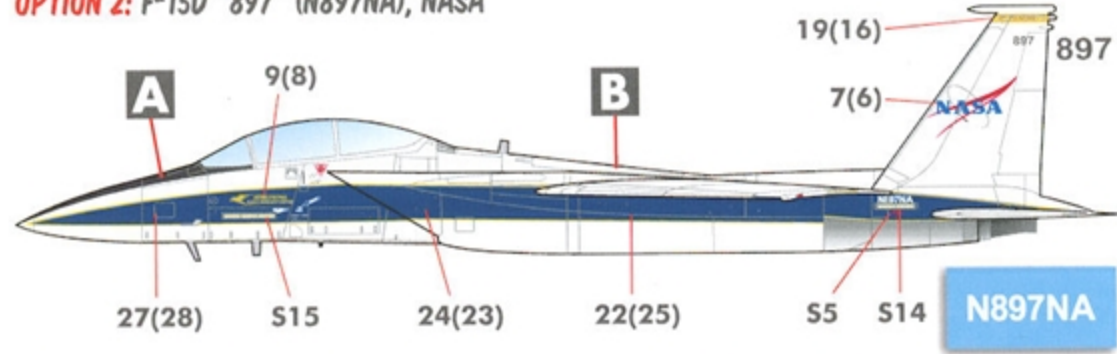

NASA

F-15

SEVEN MARKING OPTIONS  
FOR F-15 EAGLES IN NASA SERVICE

**1/48 SCALE**

DECALS PRINTED BY

**OPTION 1: F-15A 71-0281, NASA**

**PAINING YOUR NASA F-15 REQUIRES CAREFUL PLANNING. THE CURVED SURFACES AT THE WING ROOTS MAKE IT DIFFICULT TO DESIGN DECALS THAT WOULD FIT DIFFERENT KITS. YOU WILL NEED TO MATCH THE BLUE COLOR AND USE THE GOLD STRIPES FOR SOME AREAS ON THE JET. STUDY THE REFERENCE PHOTOS CAREFULLY.**

**AREA HIGHLIGHTED IN RED WILL BE PAINTED BY YOU. APPLY DECALS AS SHOWN.**

**OPTION 2: F-15D "897" (N897NA), NASA**

**THE YELLOW STRIPES ON THE TAILS ALSO EXIST ON THE INNER FACING SIDES OF THE TAILS. USE DECALS 17/18 FOR THESE. IF YOU CHOOSE TO PAINT THE TAIL STRIPES, USE THE "2ND TO NONE" DECALS PROVIDED.**