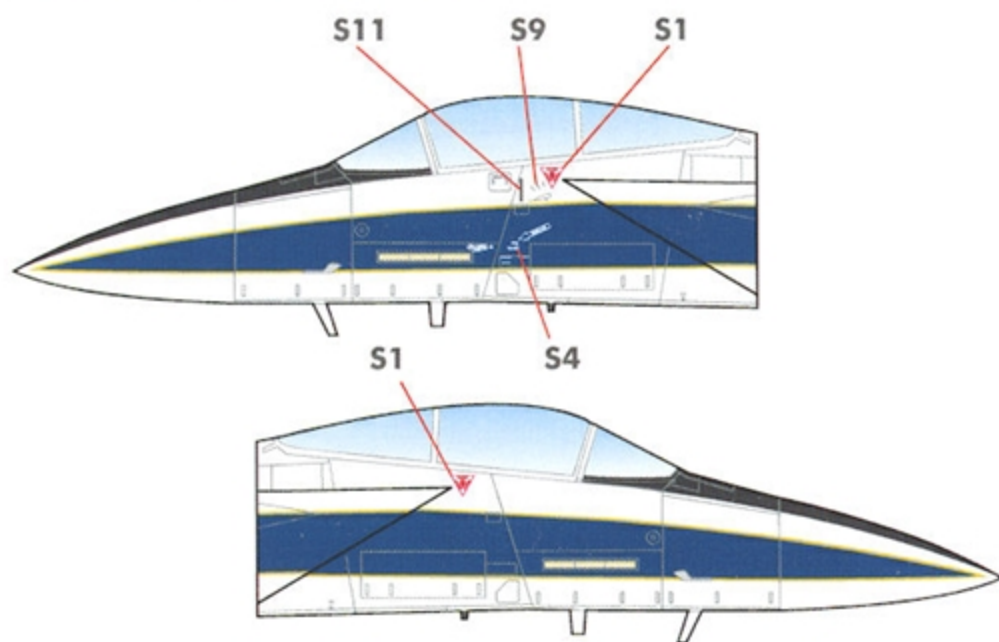

OPTIONS 1-4: FRONT FUSELAGE STENCILLING

**FOR PHOTOS AND MORE INFORMATION,
VISIT THE REFERENCE PAGE AT:**

[HTTP://WWW.CARACALMODELS.COM/REFERENCES/NASA_F15](http://www.caracalmodels.com/references/nasa_f15)

- **A** FLAT BLACK (FS37038)
- **B** GLOSS WHITE (FS17875)
- **C** RED (FS11350)
- **D** TRUE BLUE (FS15102)

Decals printed by Cartograf in Italy

Caracal Models
PO Box 92141
Austin, TX 78709
info@caracalmodels.com
<http://www.caracalmodels.com>