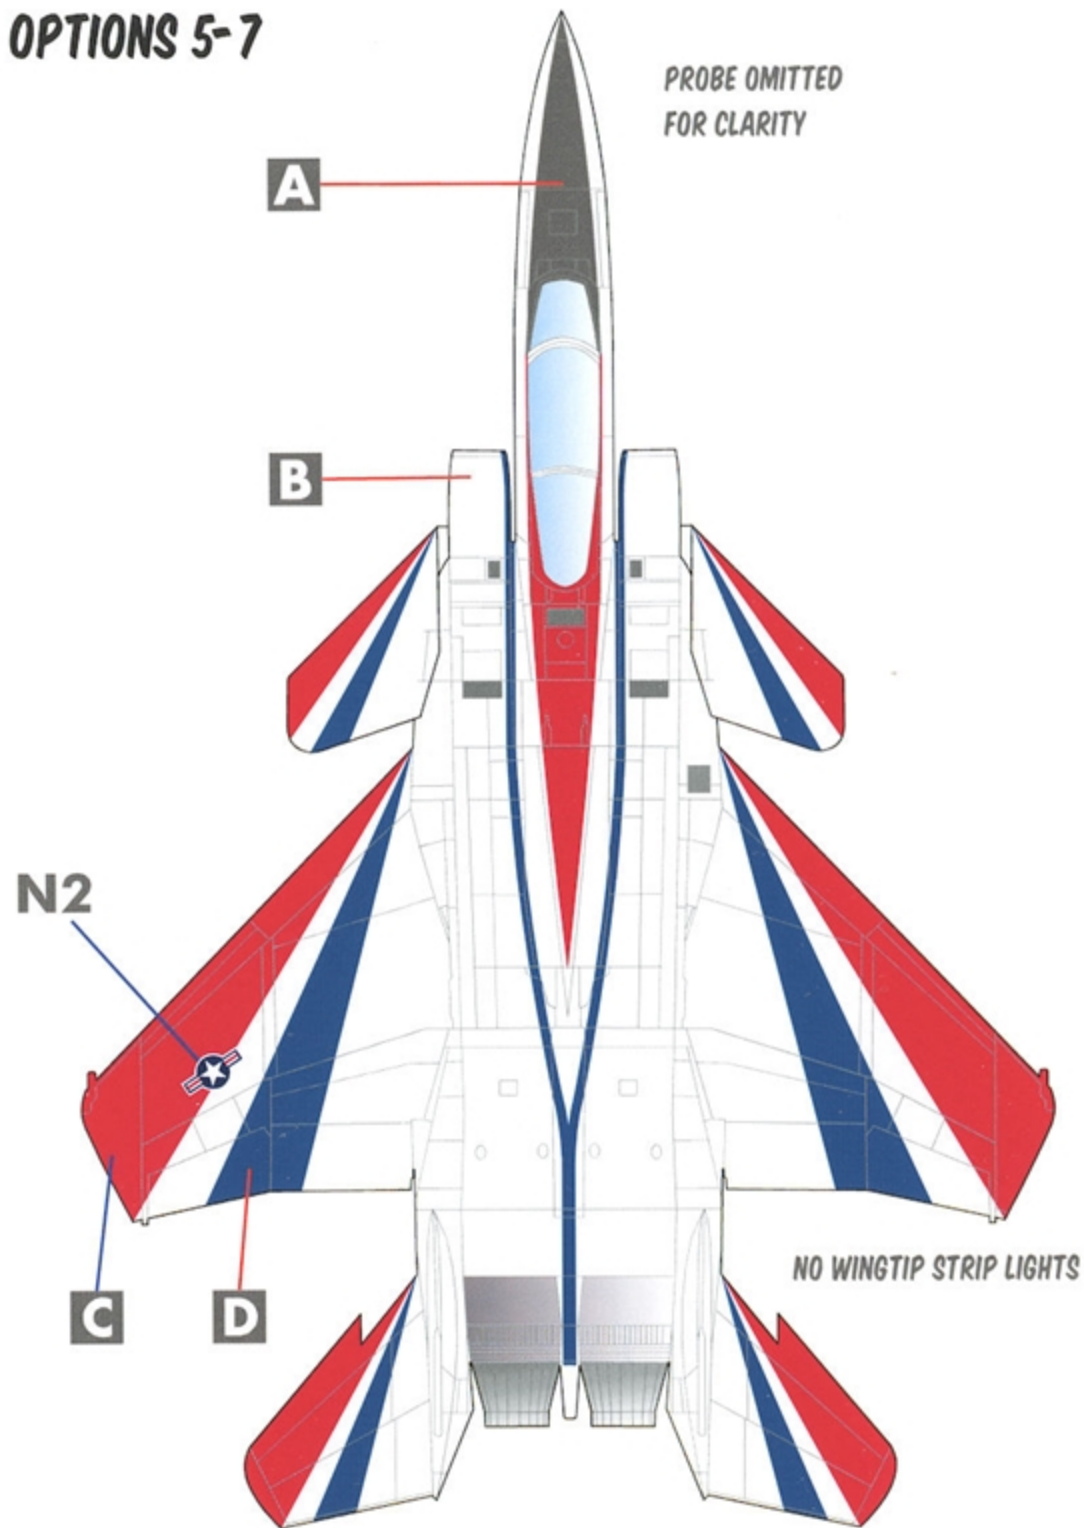

OPTIONS 5-7

THE NASA WEB SITE HAS MANY HIGH-RESOLUTION PHOTOS OF THE ACTIVE / MTD AIRCRAFT TO HELP YOU WITH CONVERSION AND PAINTING. SEE THE REFERENCE PAGE FOR A LINK.