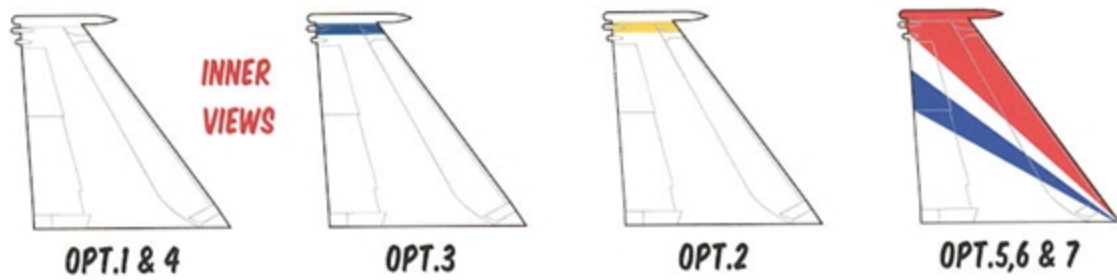

OPTION 1: F-15A 71-0281, NASA

PAINING YOUR NASA F-15 REQUIRES CAREFUL PLANNING. THE CURVED SURFACES AT THE WING ROOTS MAKE IT DIFFICULT TO DESIGN DECALS THAT WOULD FIT DIFFERENT KITS. YOU WILL NEED TO MATCH THE BLUE COLOR AND USE THE GOLD STRIPES FOR SOME AREAS ON THE JET. STUDY THE REFERENCE PHOTOS CAREFULLY.

AREA HIGHLIGHTED IN RED WILL BE PAINTED BY YOU. APPLY DECALS AS SHOWN.

OPTION 2: F-15D "897" (N897NA), NASA

THE YELLOW STRIPES ON THE TAILS ALSO EXIST ON THE INNER FACING SIDES OF THE TAILS. USE DECALS 17/18 FOR THESE. IF YOU CHOOSE TO PAINT THE TAIL STRIPES, USE THE "2ND TO NONE" DECALS PROVIDED.

OPTION 3: F-15D "884" (N884NA), NASA

THE BLUE STRIPES ON THE TAILS ALSO EXIST ON THE INNER FACING SIDES OF THE TAILS. USE DECALS 15/20 FOR THESE. IF YOU CHOOSE TO PAINT THE TAIL STRIPES, USE THE "MR BONES" DECALS PROVIDED.

OPTION 4: F-15B "836" , NASA

OPTION 5: F-15B 71-0290 IFCS TRIALS, NASA

THE ACTIVE/MTD/IFCS AIRCRAFT WILL REQUIRE SIGNIFICANT MODIFICATIONS TO THE KIT AND THESE ARE BRIEFLY EXPLAINED AT THE REFERENCE WEB PAGE. SEE THE LAST PAGE FOR THE ADDRESS.

NOTE THAT THE RED / BLUE AREAS ON TNE AIRCRAFT WILL NEED TO BE MASKED AND PAINTED. THESE AREAS ARE TOO LARGE TO BE REPRESENTED BY DECALS.