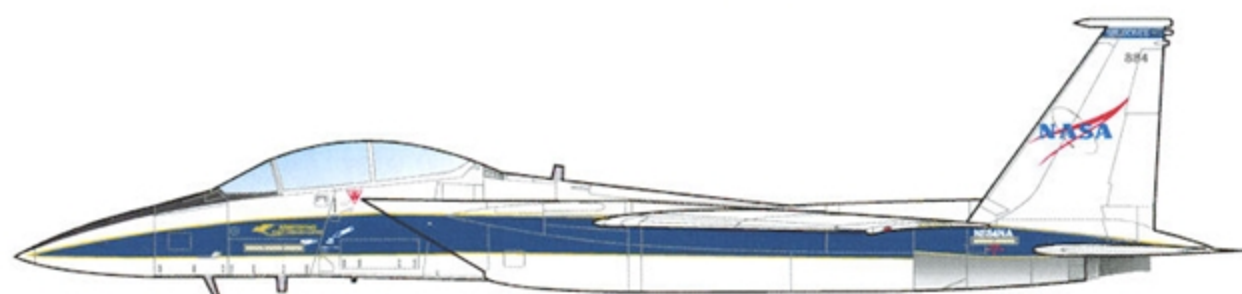

NASA

F-15

SEVEN MARKING OPTIONS  
FOR F-15 EAGLES IN NASA SERVICE

**1/48 SCALE**

DECALS PRINTED BY

**OPTION 1: F-15A 71-0281, NASA**

**PAINING YOUR NASA F-15 REQUIRES CAREFUL PLANNING. THE CURVED SURFACES AT THE WING ROOTS MAKE IT DIFFICULT TO DESIGN DECALS THAT WOULD FIT DIFFERENT KITS. YOU WILL NEED TO MATCH THE BLUE COLOR AND USE THE GOLD STRIPES FOR SOME AREAS ON THE JET. STUDY THE REFERENCE PHOTOS CAREFULLY.**

**AREA HIGHLIGHTED IN RED WILL BE PAINTED BY YOU. APPLY DECALS AS SHOWN.**

**OPTION 2: F-15D "897" (N897NA), NASA**

**THE YELLOW STRIPES ON THE TAILS ALSO EXIST ON THE INNER FACING SIDES OF THE TAILS. USE DECALS 17/18 FOR THESE. IF YOU CHOOSE TO PAINT THE TAIL STRIPES, USE THE "2ND TO NONE" DECALS PROVIDED.**

**OPTION 3: F-15D "884" (N884NA), NASA**

**THE BLUE STRIPES ON THE TAILS ALSO EXIST ON THE INNER FACING SIDES OF THE TAILS. USE DECALS 15/20 FOR THESE. IF YOU CHOOSE TO PAINT THE TAIL STRIPES, USE THE "MR BONES" DECALS PROVIDED.**