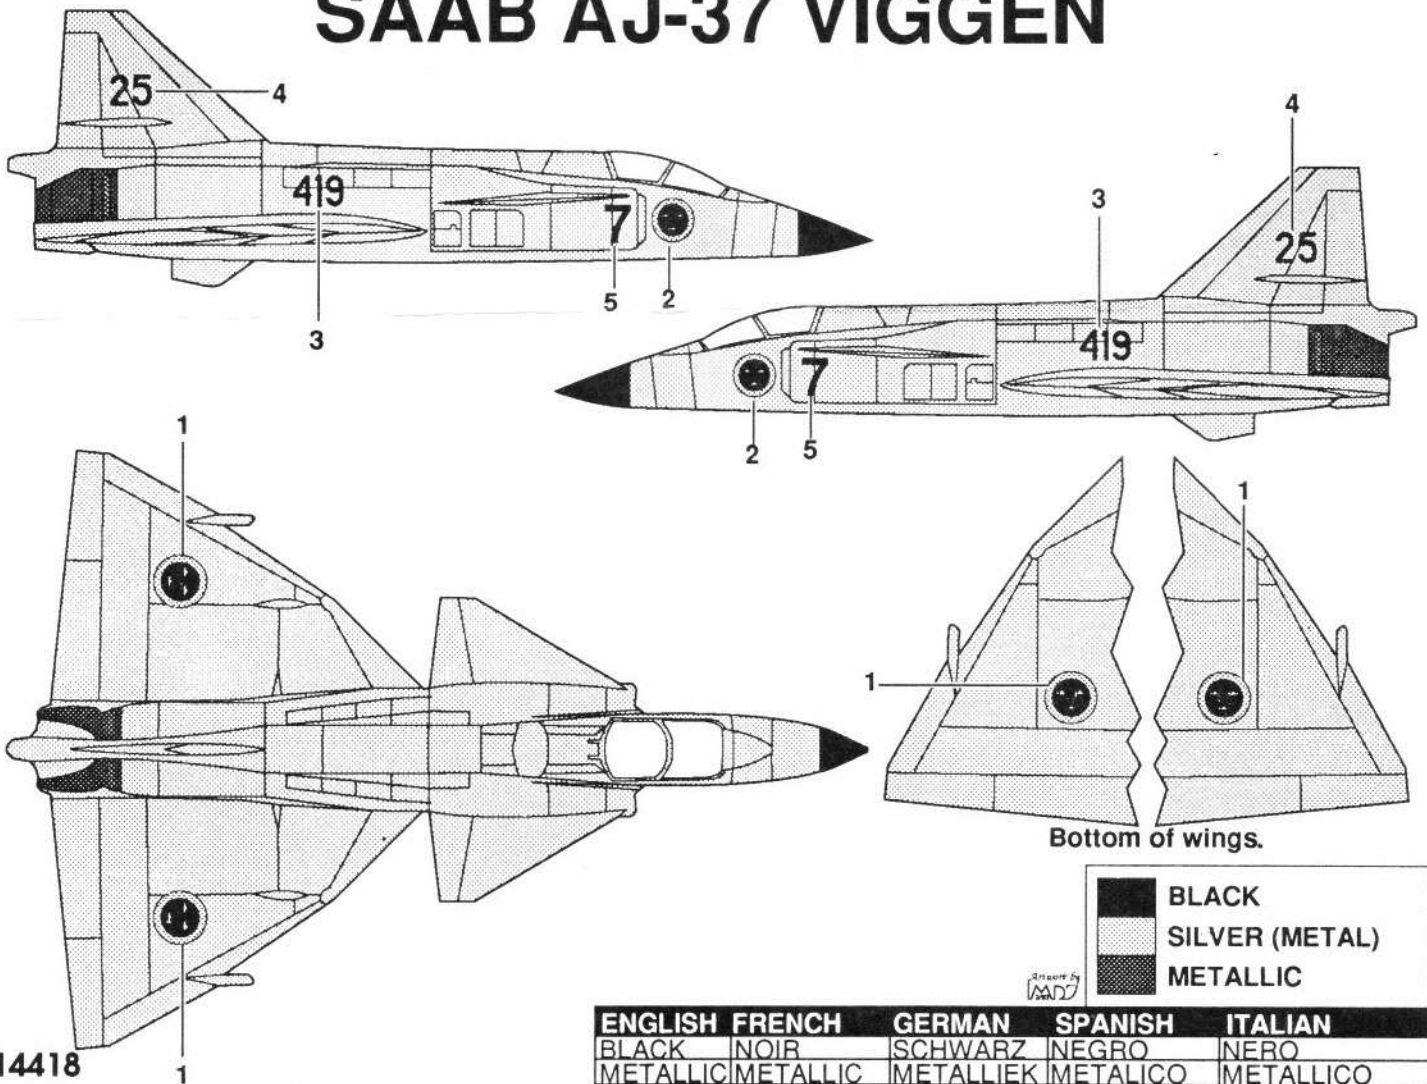

1/144 Scale
SAAB AJ-37 VIGGEN

14418

Copyright 1998, Minicraft Models, Inc.

ENGLISH	FRENCH	GERMAN	SPANISH	ITALIAN
BLACK	NOIR	SCHWARZ	NEGRO	NERO
METALLIC	METALLIC	METALLIEK	METALICO	METALLICO
WHITE	BLANCO	WEISS	BLANC	BIANCO
SILVER	ARGENT	SILBERN	PLATA	ARGENTO

Cement Parts
Colier
Kleben
Pegar
Incollare
Colar
Kleven

Do Not Cement Parts
Ne Pas Colier
Nicht Kleben
No Pegar
Non Incollare
Não Colar
Niet Kleven

Optional Parts
Choix
Auswahlmöglichkeit
Eleccion
Scelta
Opcao
Keuze

3

**MINICRAFT
MODEL KITS**