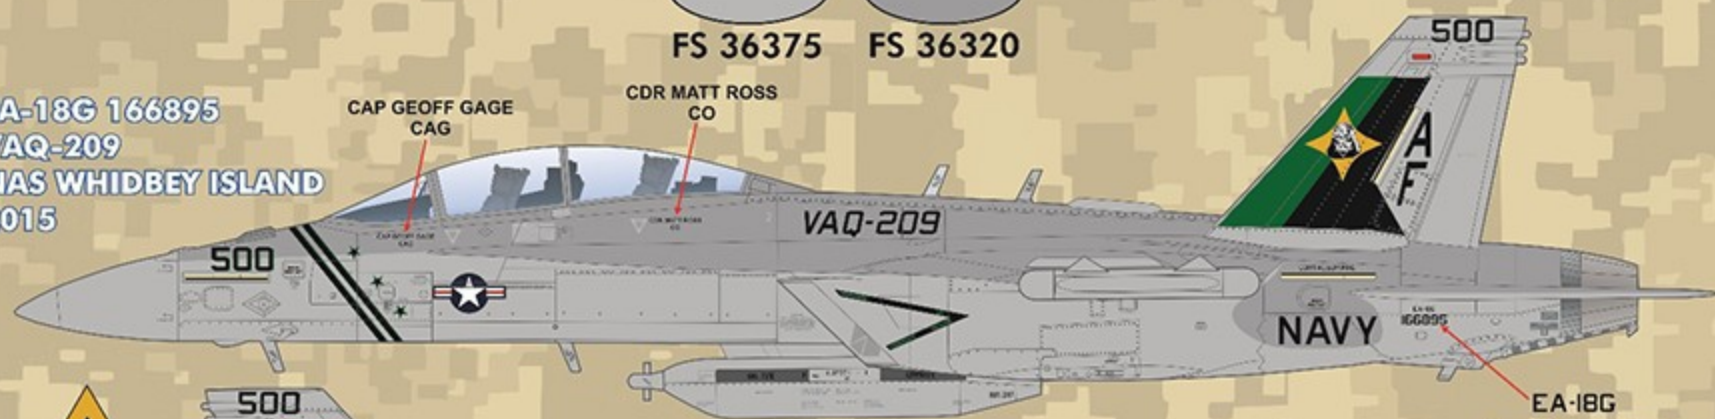

EA-18G
168256

EA-18G
168256

COUGAR OF THE YEAR
CSP PG. BLAS
BLUE JACKET OF THE YEAR
ADAN AW/KE. SANCHEZ
PLANE CAPTAIN OF THE YEAR
AT3 LG. TAPAS

EA-18G 166895
VAQ-209
NAS WHIDBEY ISLAND
2015

FS 36375 FS 36320