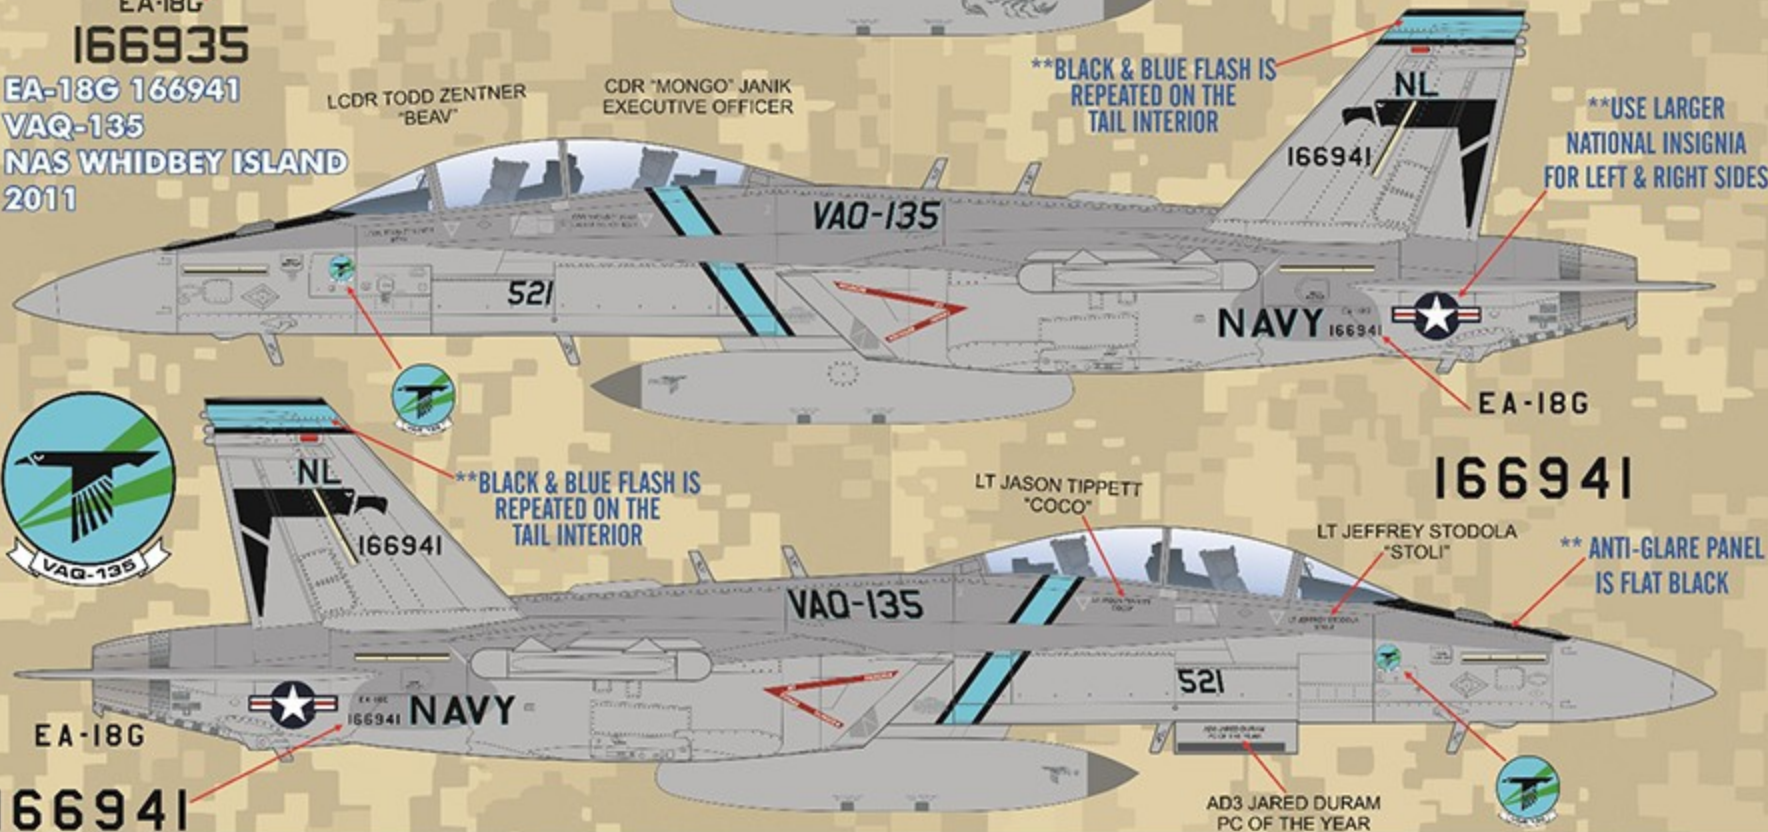

**BLACK & BLUE FLASH IS REPEATED ON THE TAIL INTERIOR

**USE LARGER NATIONAL INSIGNIA FOR LEFT & RIGHT SIDES

**BLACK & BLUE FLASH IS REPEATED ON THE TAIL INTERIOR

LT JASON TIPPETT "COCO"

LT JEFFREY STODOLA "STOLI"

**ANTI-GLARE PANEL IS FLAT BLACK

AD3 JARED DURAM PC OF THE YEAR

EA-18G 166941