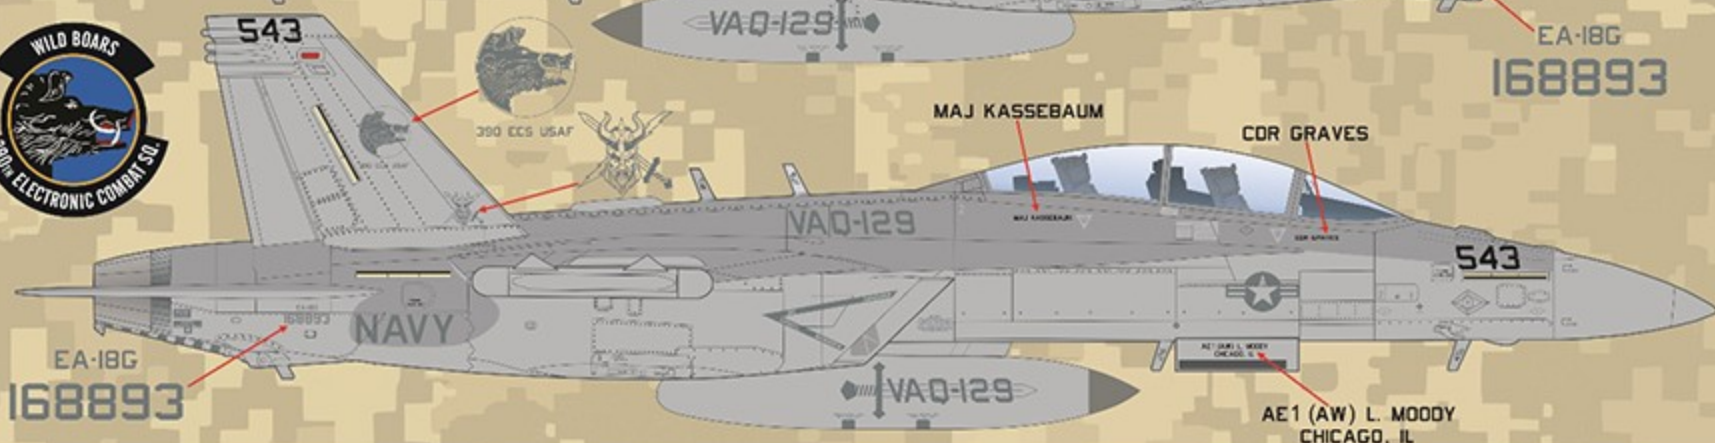

EA-18G 168893
VAQ-129/390TH ECS
NAS WHIDBEY ISLAND
2015