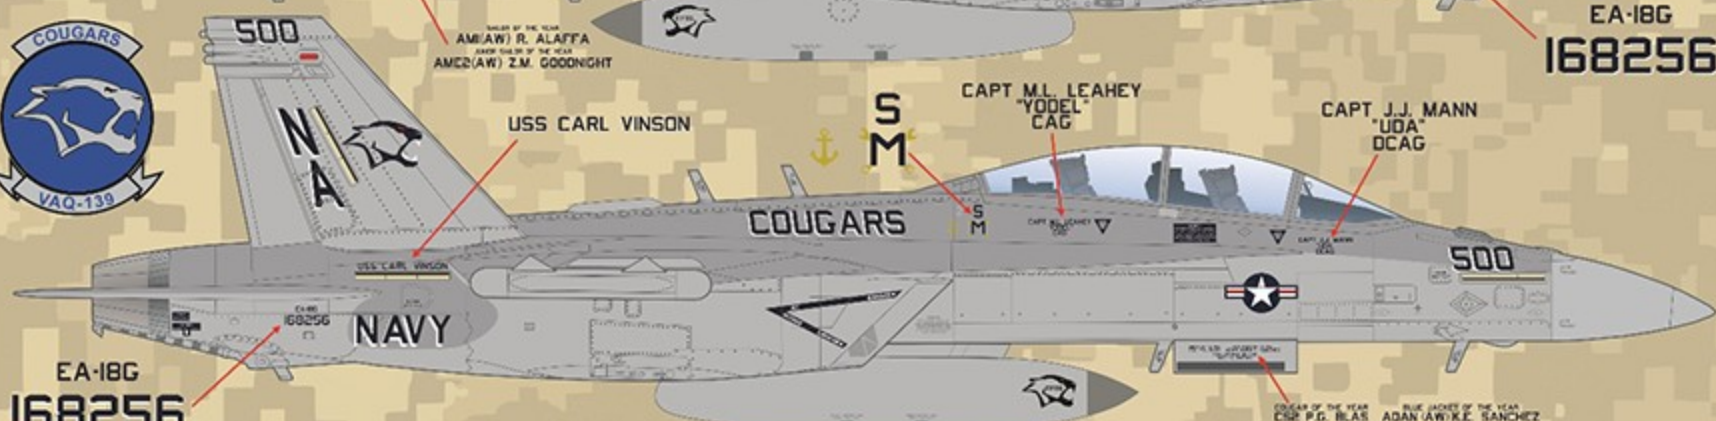

USS CARL VINSON

CAPT M.L. LEAHEY
"YODEL"
CAG

CAPT J.J. MANN
"UDA"
DCAG

EA-18G
168256