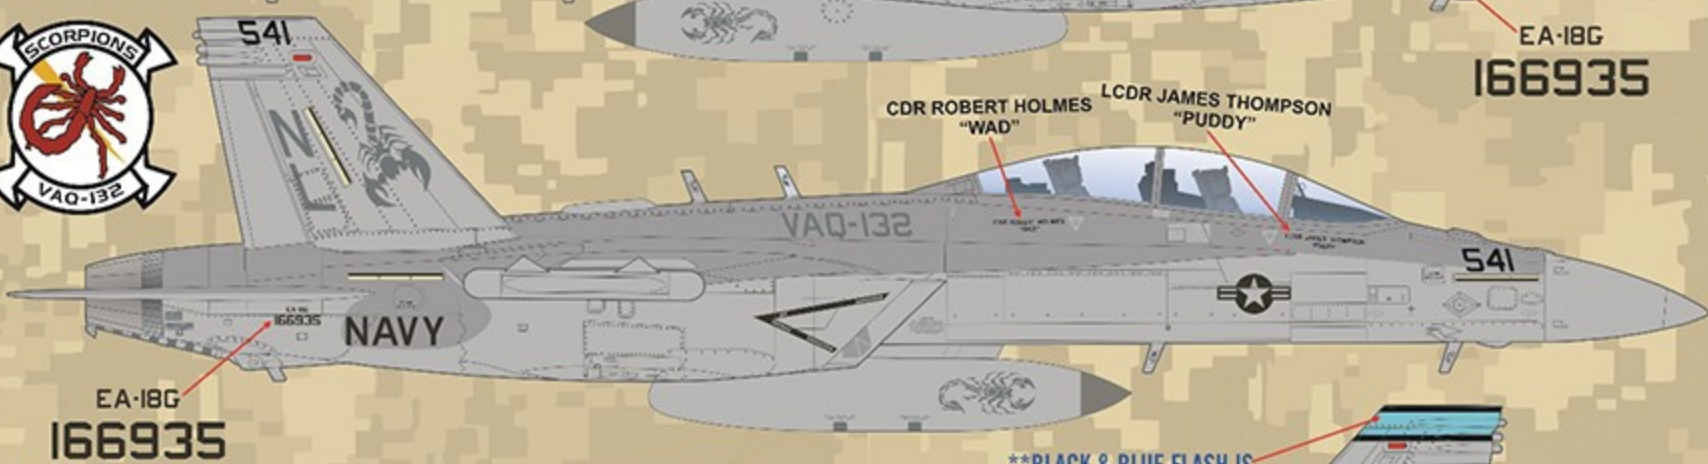

EA-18G 166935

CDR ROBERT HOLMES "WAD" LCDR JAMES THOMPSON "PUDDY"

EA-18G 166941
VAQ-135
NAS WHIDBEY ISLAND
2011

LCDR TODD ZENTNER "BEAV" CDR "MONGO" JANIK EXECUTIVE OFFICER