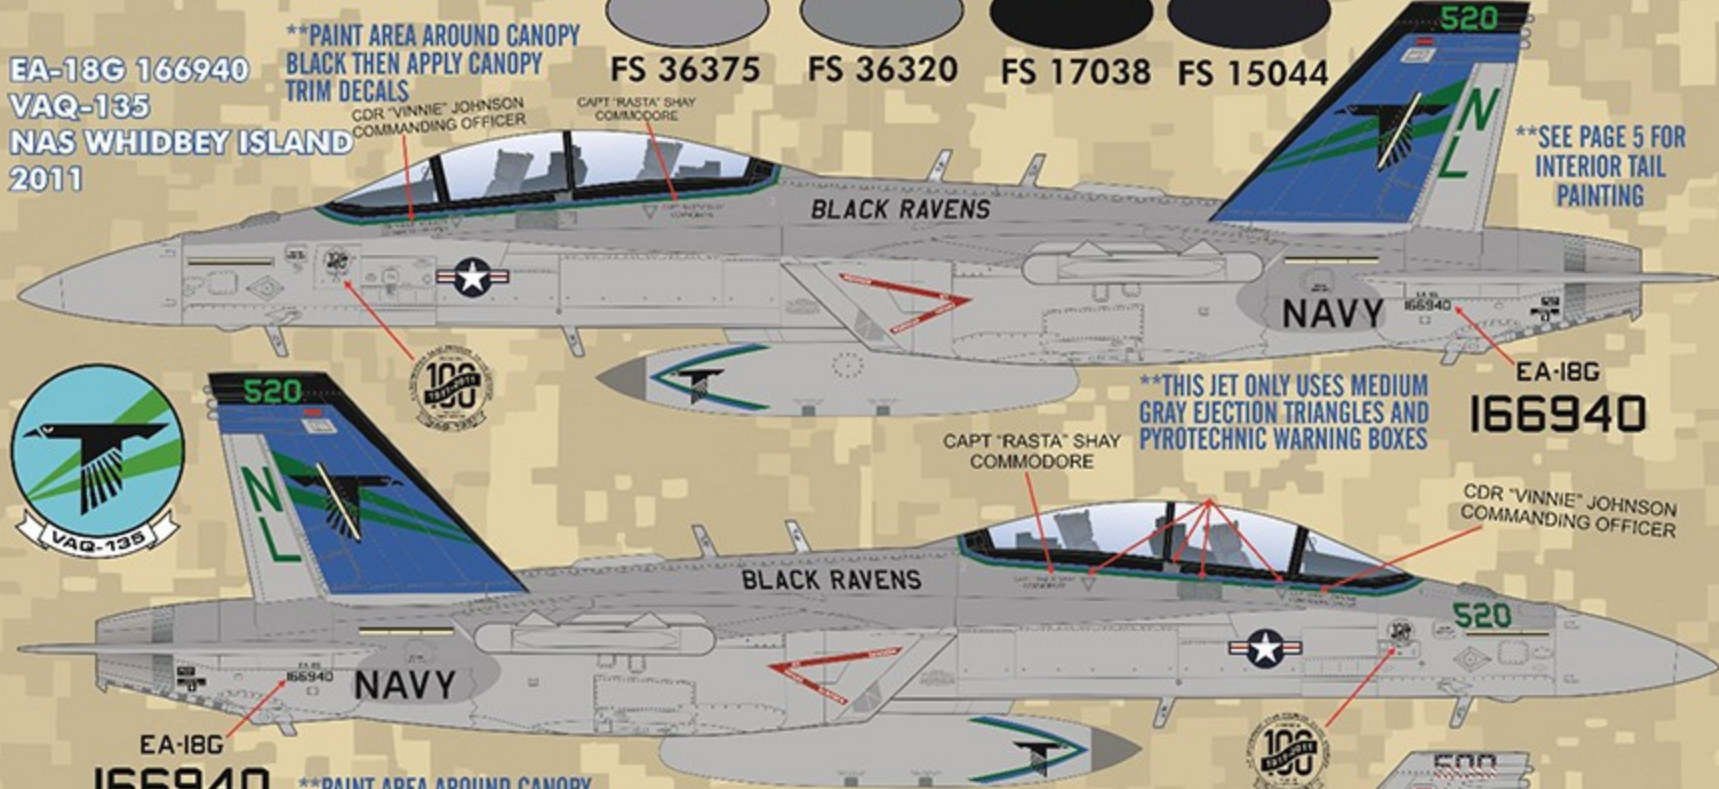

EA-18G 166940
VAQ-135
NAS WHIDBEY ISLAND
2011

**PAINT AREA AROUND CANOPY
BLACK THEN APPLY CANOPY
TRIM DECALS

FS 36375

FS 36320

FS 17038

FS 15044