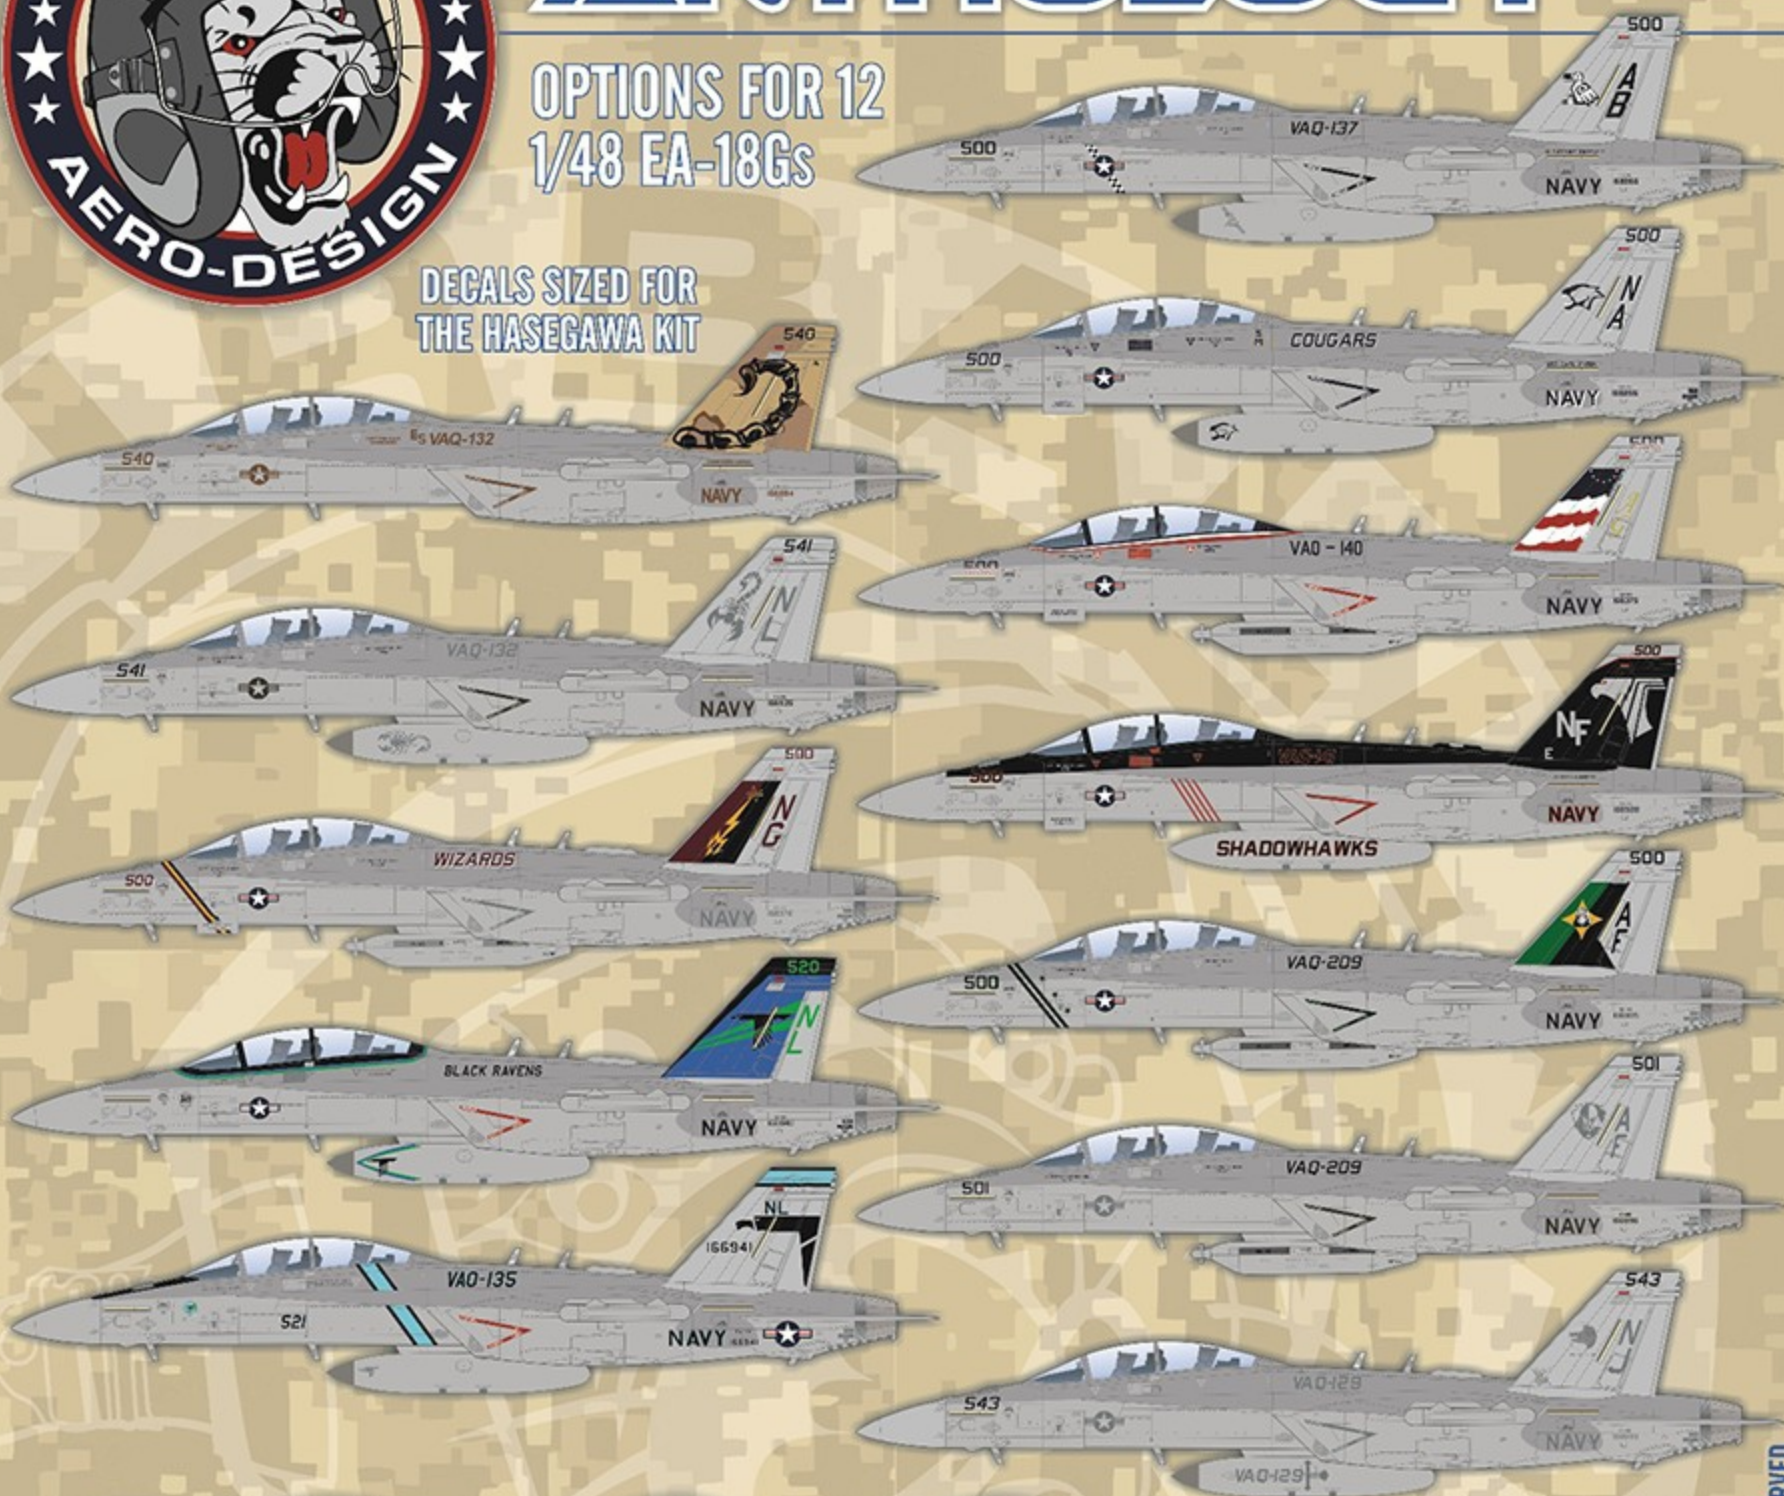

GROWLER ANTHOLOGY

48-048
DECALS
PRINTED BY
cartograf

OPTIONS FOR 12
1/48 EA-18Gs

DECALS SIZED FOR
THE HASEGAWA KIT

EA-18G 166894
VAQ-132, AVIANO AB
OPERATION ODYSSEY DAWN
2011

FS 36375 FS 36320 FS 30475 FS 30279 FS 30140

CAPT JEFF CRAIG "JENNY" CAPT TOM SLAIS COMMODORE

**NO ARRESTING HOOK WARNING PRESENT ON EITHER SIDE

**SEE PAGE 5 FOR INTERIOR TAIL PAINTING

**CREW NAME PAINTED OVER IN FS 36375 ON THIS SIDE

CDR JAY MATZCO "PIG PEN"