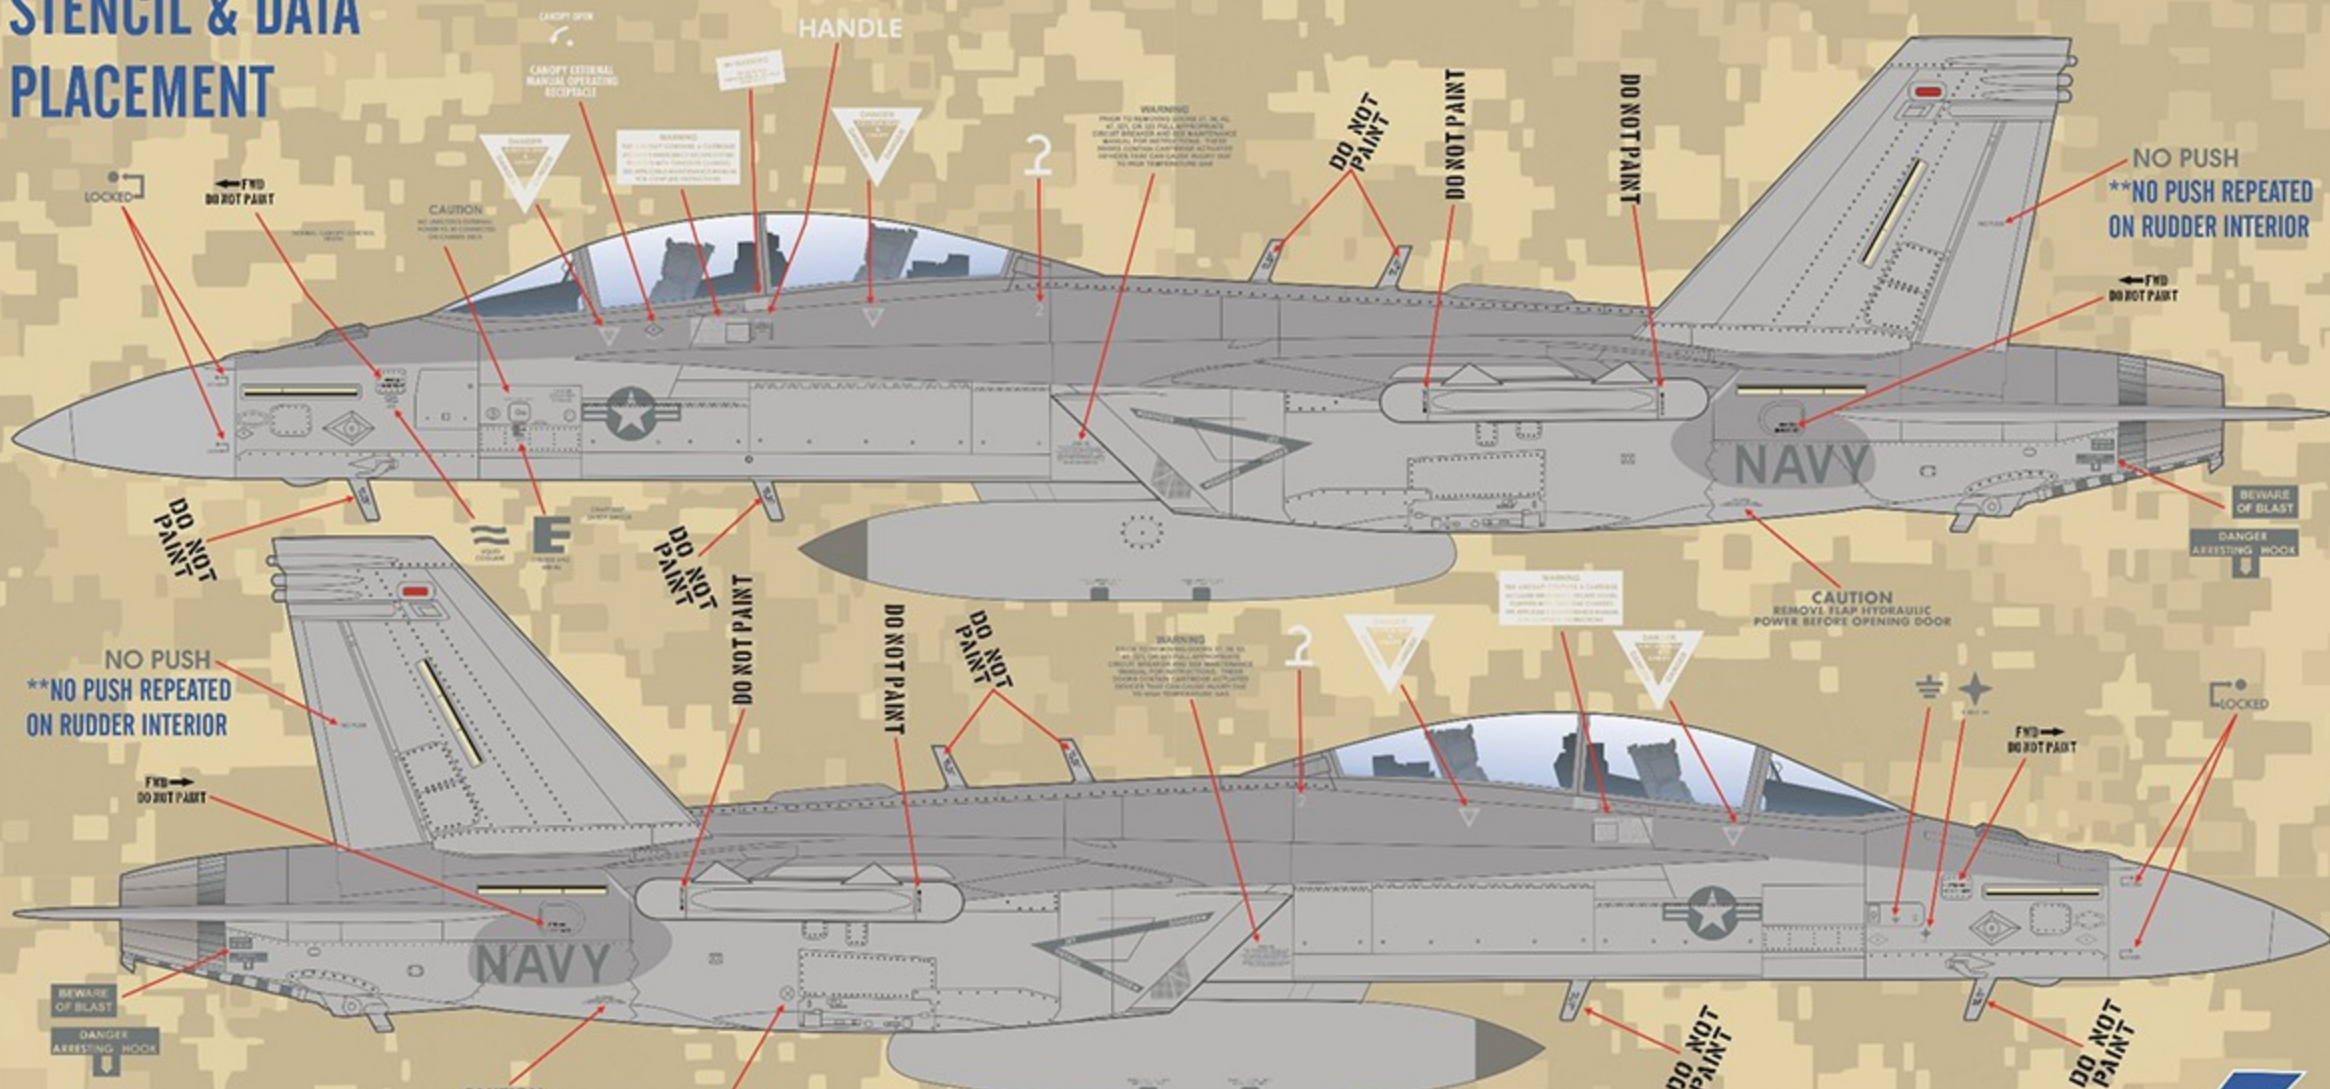

STENCIL & DATA PLACEMENT