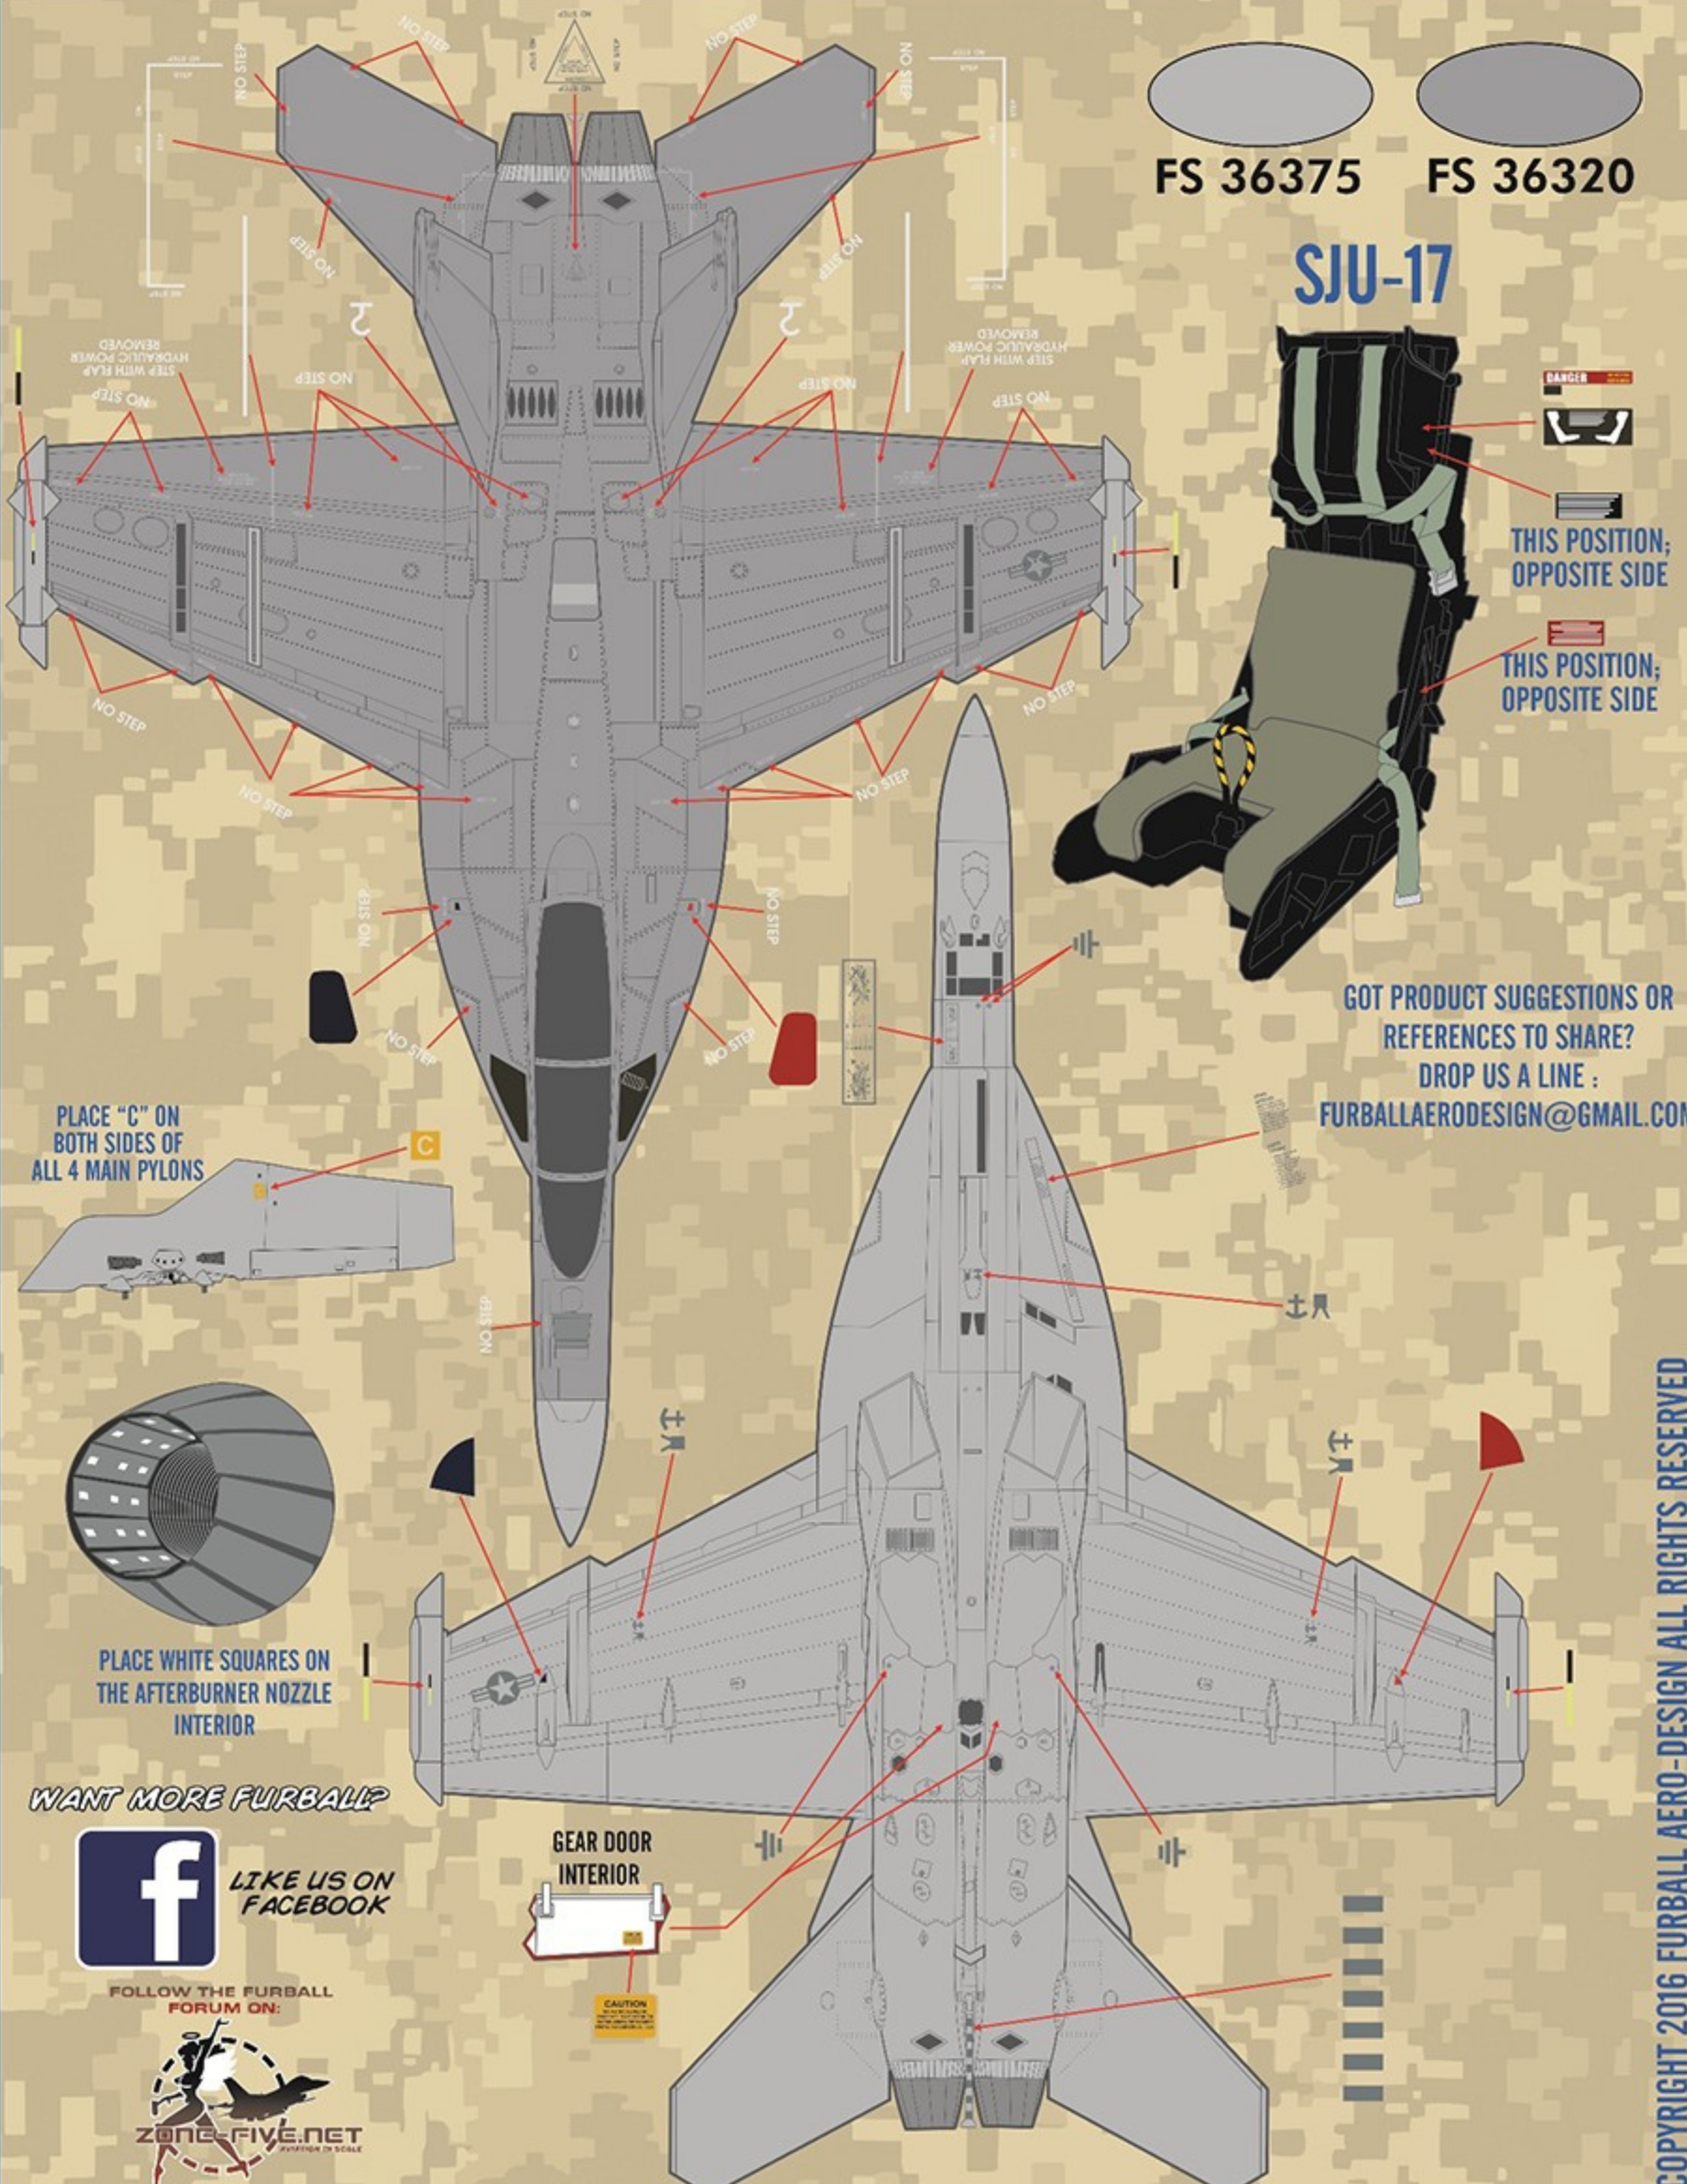

FS 36375   FS 36320

SJU-17

DANGER

THIS POSITION, OPPOSITE SIDE

THIS POSITION, OPPOSITE SIDE

GOT PRODUCT SUGGESTIONS OR REFERENCES TO SHARE?
DROP US A LINE :
FURBALLAERODESIGN@GMAIL.COM

PLACE "C" ON BOTH SIDES OF ALL 4 MAIN PYLONS

PLACE WHITE SQUARES ON THE AFTERBURNER NOZZLE INTERIOR

WANT MORE FURBALL?

LIKE US ON FACEBOOK

FOLLOW THE FURBALL FORUM ON:

COPYRIGHT 2016 FURBALL AERO-DESIGN ALL RIGHTS RESERVED