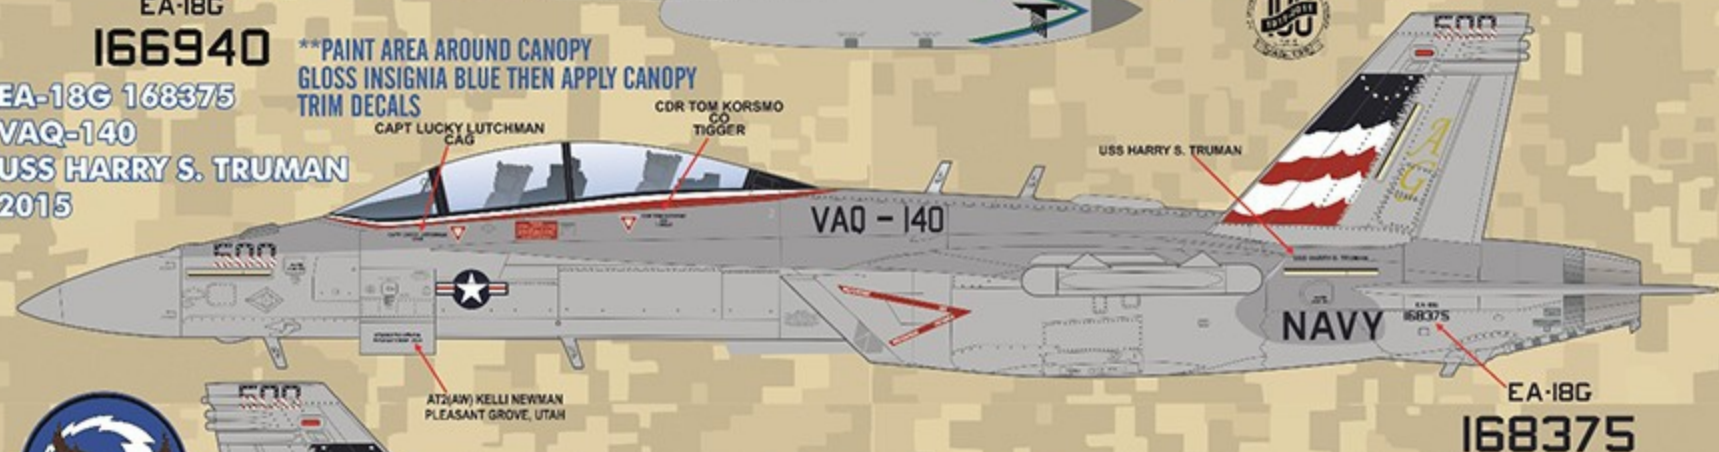

**PAINT AREA AROUND CANOPY
GLOSS INSIGNIA BLUE THEN APPLY CANOPY
TRIM DECALS

CAPT LUCKY LUTCHMAN
CAG

CDR TOM KORSMO
CO
TIGGER

EA-18G
168375

EA-18G 166928
VAQ-141
USS GEORGE WASHINGTON
2013

CAPT WILLIAM KOYAMA
BCAG