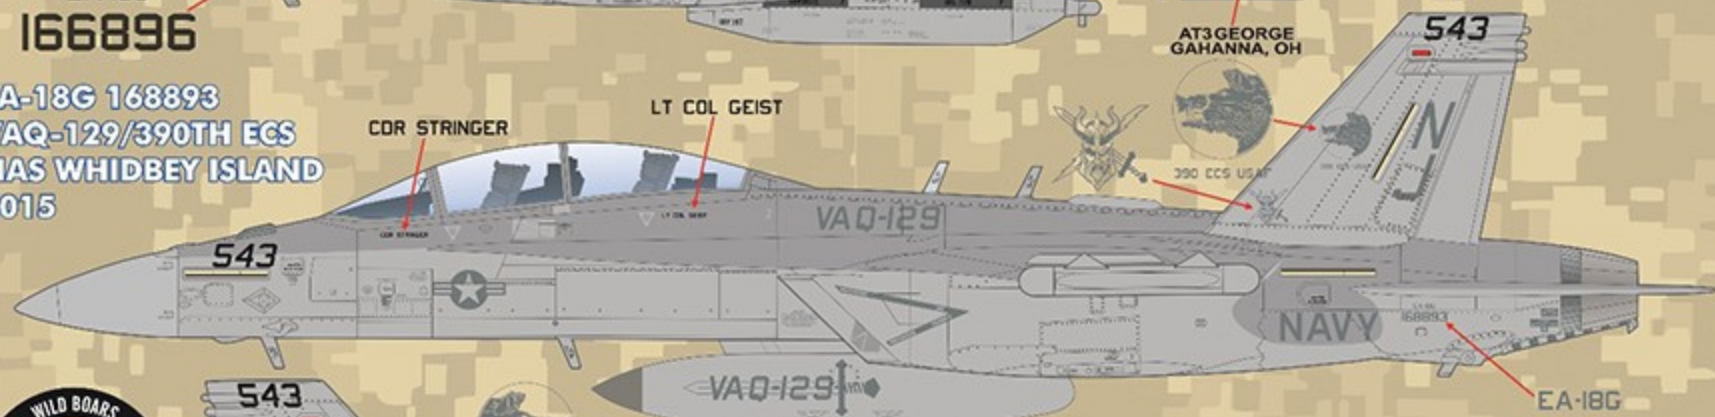

EA-18G 168893
VAQ-129/390TH ECS
NAS WHIDBEY ISLAND
2015