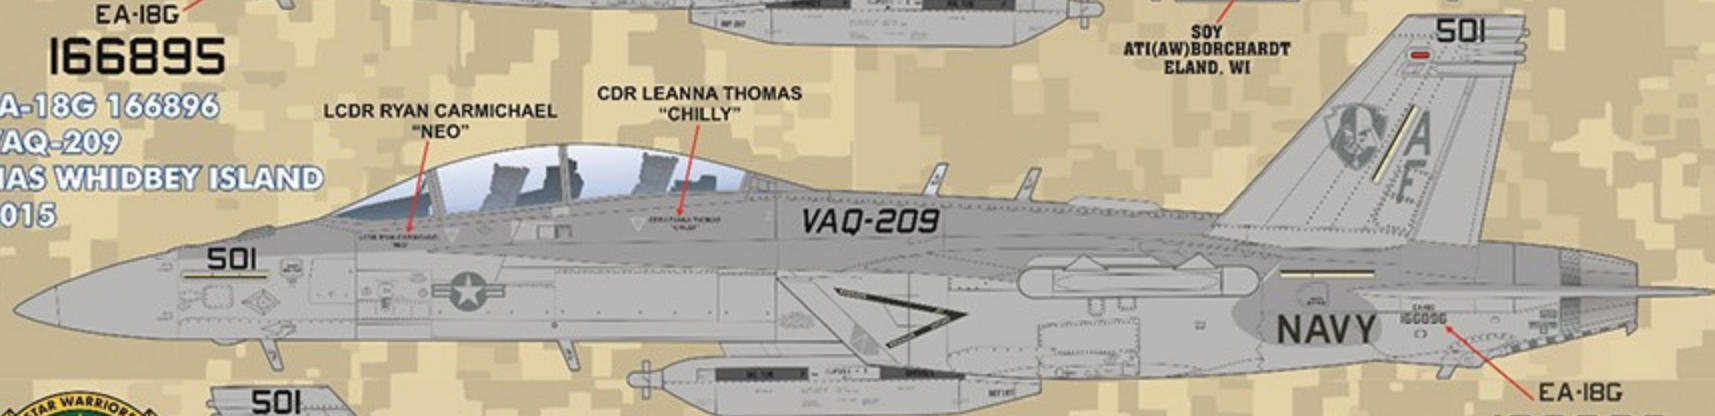

EA-18G 166896
VAQ-209
NAS WHIDBEY ISLAND
2015