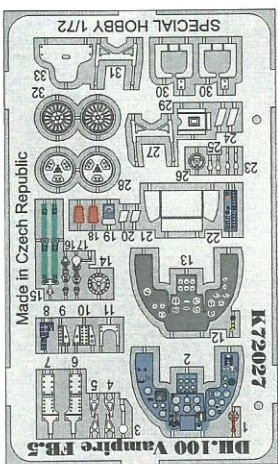

1/72

Production

K 72027

Leptané kovové díly pro modely Azur A117, Special Hobby SH72281, Xranki XK72008
Photoetched accessories for Azur A117, Special Hobby SH72281, Xranki XK72008

DH.100 Vampire FB Mk.5

- SYMMETRICAL ASSEMBLY
SYMMETRICKÁ MONTÁŽ
- REMOVE
ODSTRANIT
- DRILL HOLE
VRTAĀ OTVOR
- BEND
OHNOUT
- OPTION
VOĀBA
- REPLACE
NAHRADIT
- GRIND
OBRUSIT

- PHOTO-ETCHED PARTS
LEPTANÉ DÍLY
- ORIGINAL KIT PARTS
PŮVODNÍ DÍLY STAVEBNICE
- PARTS TO BE REMOVED
DÍLY K ODSTRANĚNÍ
- FILL
TMĚLIT

Production

MPM Production s.r.o.

Mezilesi 718

193 00 Praha 9

Czech Republic

This product contains metal detail parts for upgrading scale plastic models. When selecting this set make sure that it is for the kit mentioned on the label as these sets are made specifically for that kit. When upgrading the model some cutting or corrections may be necessary for parts to fit accurately.