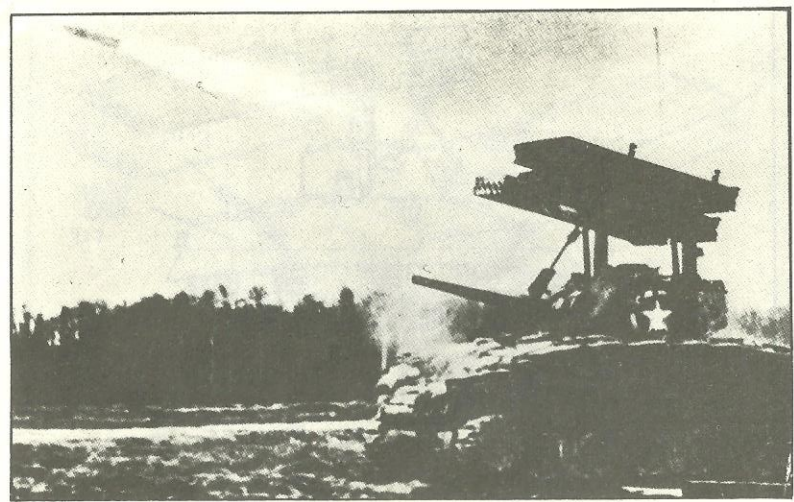

RAYON D'ACTION: 190 km

ARMEMENT: 1 canon de 75 mm
1 mitrailleuse de 7.62 mm
60 lance roquettes de 175 mm

ÉQUIPAGE: 5

TECHNICAL DATA

LENGTH: 584 cm

WIDTH: 261 cm

HEIGHT: 274 cm

COMBAT WEIGHT: 29 tons

ENGINE: continental R 795 C1

SPEED: 32 KPH

RADIUS OF ACTION: 190 km

ARMAMENT: one 75 mm gun
one 7.62 mm machine gun
sixty 175 mm rocket launchers

CREW: 5

1/72 SCALE

KIT 8059

MADE IN ITALY

77-78-79

74-75-76

1

2

3

4

VERDE OLIVA
OLIVE GREEN
VERT OLIVE
OLIVGRÜN
VERDE OLIVA

NERO
BLACK
NOIR
SCHWARZ
NEGRO