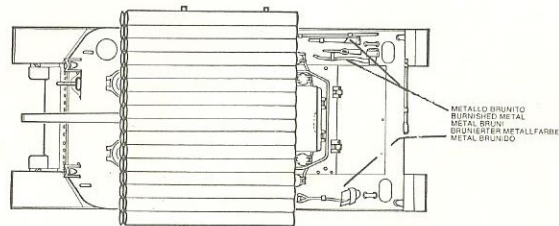

MADE IN ITALY
ART. 8059

M4 CALLIOPE ROCKET
LAUNCHER