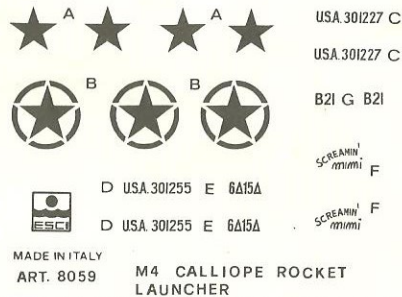

MADE IN ITALY
ART. 8059

M4 CALLIOPE ROCKET
LAUNCHER