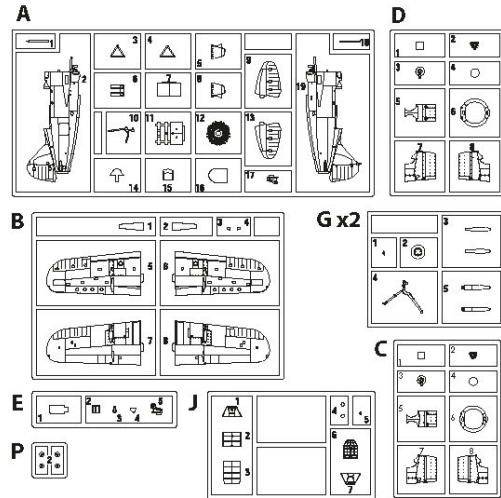

Color Chart	AK Interactive	Aklad 2	AMMO	HATAKA	Mr. COLOR	TAMIYA
Silver	A RC020	112	195	189	8	X-11
Flat Black	B RC001	E102	046	100	033	XF-1
Insignia White	C RC222	E101	047	049	316	X-2
Yellow	D RC007	E658	032	104	004	X-8
Light Gray FS36440	E RC255	E632	241	048	315	XF-80
Blue Gray FS35 189	F RC265			218	367	
Red	G RC005	E657	049	103	033	X-7
Clear Blue	H RC504	403	098		50	X-23
Clear Red	I RC503	401	093		47	X-27
Burnt Metal	J AK485	121	187	016	061	XF-84
Tyre Black	K RC022	E310	033	040	137	XF-85
Aluminium	L AK479	119	194	078	MC-218	XF-16