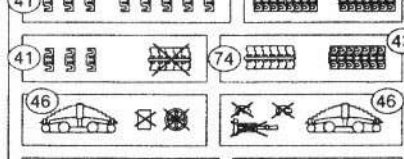

Fainting and markings.

Check for historical photos of this gun and other vehicles, detailed descriptions of other ACE kits, new products and more at:
<http://www.acemodel.com.ua>

**Geschutzwagen (GW)
638/185F mit 8.8cm
PAK.43 Ardelet
Waffenträger**

1/72 scale
Plastic model kit.
cat. #72221

Parts

x2