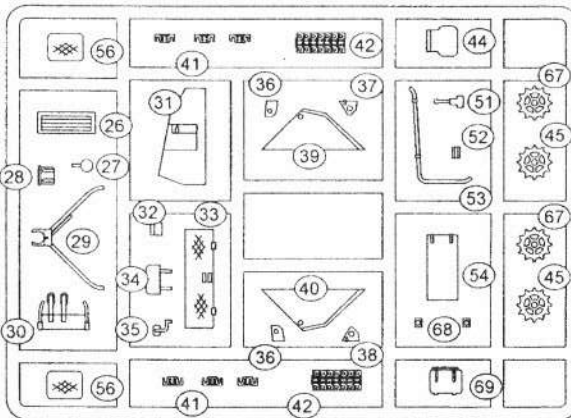

Check for historical photos of this gun and other vehicles, detailed descriptions of other ACE kits, new products and more at:
<http://www.acemodel.com.ua>

**Geschutzwagen (GW)
638/185F mit 8.8cm
PAK.43 Ardelet
Waffenträger**

1/72 scale
Plastic model kit.
cat. #72221

Parts

x2

A

B

To be made from a thin plastic using this template

B

A