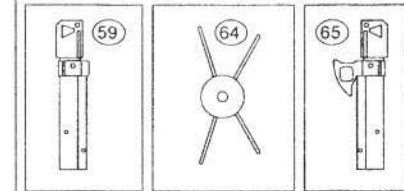

Fainting and markings.

Check for historical photos of this gun and other vehicles, detailed descriptions of other ACE kits, new products and more at:
<http://www.acemodel.com.ua>

**Geschutzwagen (GW)
638/185F mit 8.8cm
PAK.43 Ardelet
Waffenträger**

1/72 scale
Plastic model kit.
cat. #72221

Parts

x2