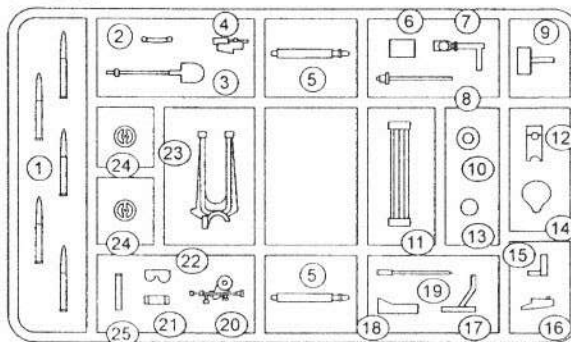

Check for historical photos of this gun and other vehicles, detailed descriptions of other ACE kits, new products and more at:
<http://www.acemodel.com.ua>

**Geschutzwagen (GW)
638/185F mit 8.8cm
PAK.43 Ardelet
Waffenträger**

1/72 scale
Plastic model kit.
cat. #72221

Parts

x2

A

B

To be made from a thin plastic using this template

B

A