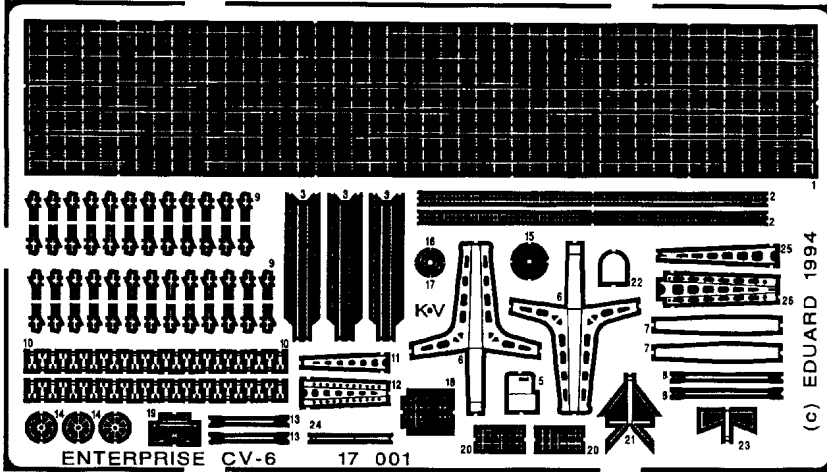

# CV 6 ENTERPRISE

17 001

1/700 scale detail set  
Recommended kit: TAMIYA

- REMOVE
- OPPOSITE SIDE
- REPLACE