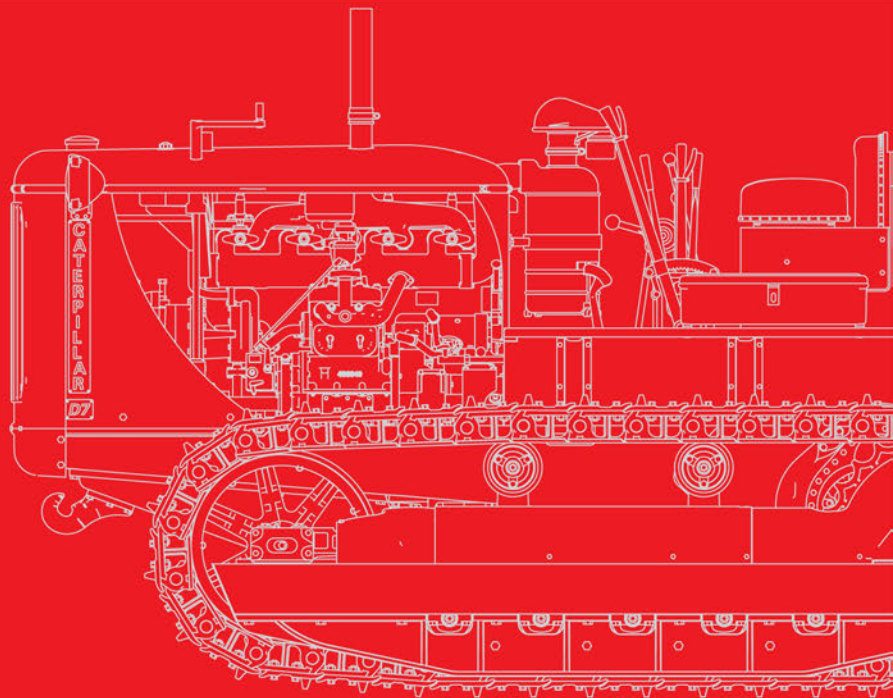

U.S. Tractor w/Towing Winch & Crewmen

35225

GENERAL INSTRUCTION

- UP-TO-DATE TECHNOLOGY USING SLIDING MOULDS.
- HIGHLY DETAILED MODEL
- FULLY-DETAILED ENGINE COMPARTMENT AND CHASSIS
- TOTAL 615 PARTS
- 604 PLASTIC PARTS
- 7 PE PARTS
- 4 CLEAR PARTS
- DECALS INCLUDED
- FULL-COLOR INSTRUCTION
- WORKABLE TRACK LINK