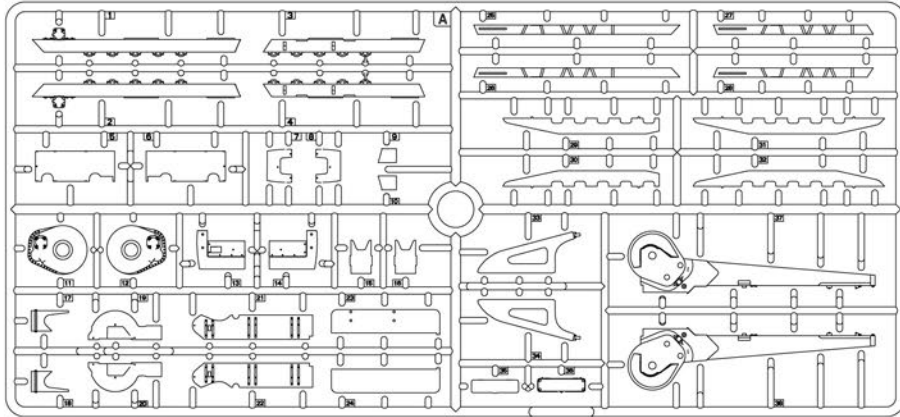

MAKE 2PCS
2 TEILE FERTIGEN
EFFECTUER 2 PIECES
FARE DUE PEZZI
TEE 2 KPL
GÖR 2 ST
ПОВТОРИТЬ ДВА РАЗА
КІЛЬКІСТЬ РАЗІВ

DO NOT CEMENT
NICHT KLEBEN
NE PAS COLLER
NON INCOLLARE
EILIMMÄ
LIMMAEJ
НЕ ИСПОЛЬЗОВАТЬ КЛЕЙ
НЕ КЛЕЙТИ

OPTIONAL
NACH BELIEBEN
FACULTATIF
FACOLTATIVO
VALINNANVARAINEN
VALBAR
ВАРИАНТЫ

OPEN HOLE
OFFNEN
FAIRE UN TROU
FORO APERTO
AVAA REIKÄ
ÖPPNÄ HALET
СДЕЛАТЬ ОТВЕРСТИЕ
ЗРОБИТИ ОТВІР

BEND
BITTE BIEGEN
PLIER S'IL VOUS PLAÎT
PIEGARE
TAITA
BOCCA
ВЫГНУТЬ
ВИГНУТИ

SCRATCHBUILD
AM MEISTEN ZU MACHEN
FAIRE LE PLUS
RENDITI
TEE ITSE
GÖR DIG SJÄLV
СДЕЛАТЬ САМОМУ
ЗРОБИТИ САМОМУ

PARTS NOT FOR USE
TEILE WERDEN NICHT
NEST PAS UTILISÉ
PARTI NON PER L'USO
OSIA EI KÄYTTÄ
INTE FÖR ANVÄNDNING
НЕ ИСПОЛЪЗУЕТСЯ
НЕ ВИКОРИСТОВУЄТЬСЯ

A