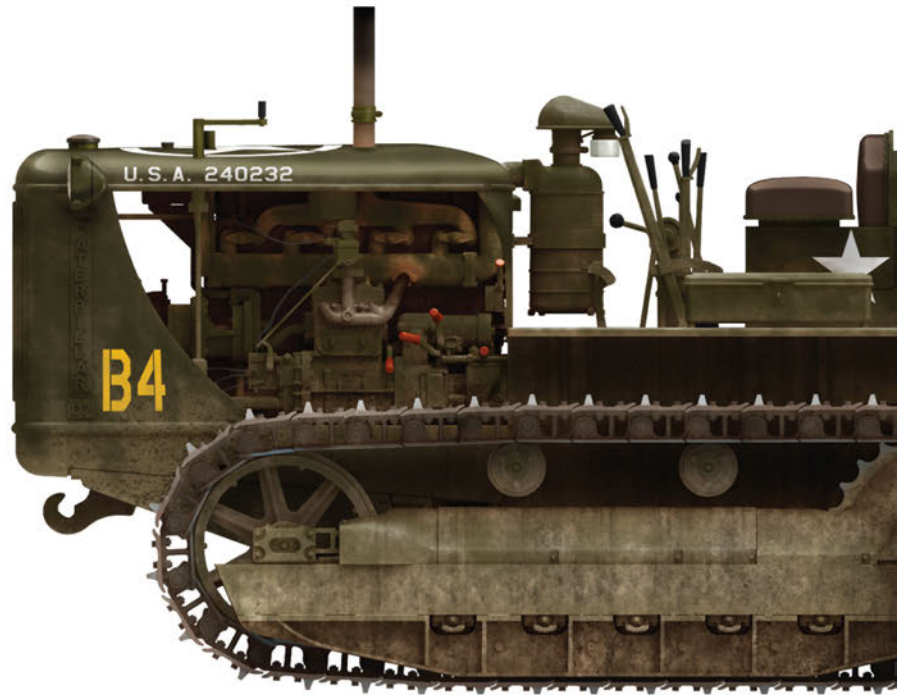

# U.S. Tractor w/Towing Winch & Crewmen

35225

## GENERAL INSTRUCTION

- UP-TO-DATE TECHNOLOGY USING SLIDING MOULDS.
- HIGHLY DETAILED MODEL
- FULLY-DETAILED ENGINE COMPARTMENT AND CHASSIS
- TOTAL 615 PARTS
- 604 PLASTIC PARTS
- 7 PE PARTS
- 4 CLEAR PARTS
- DECALS INCLUDED
- FULL-COLOR INSTRUCTION
- WORKABLE TRACK LINK