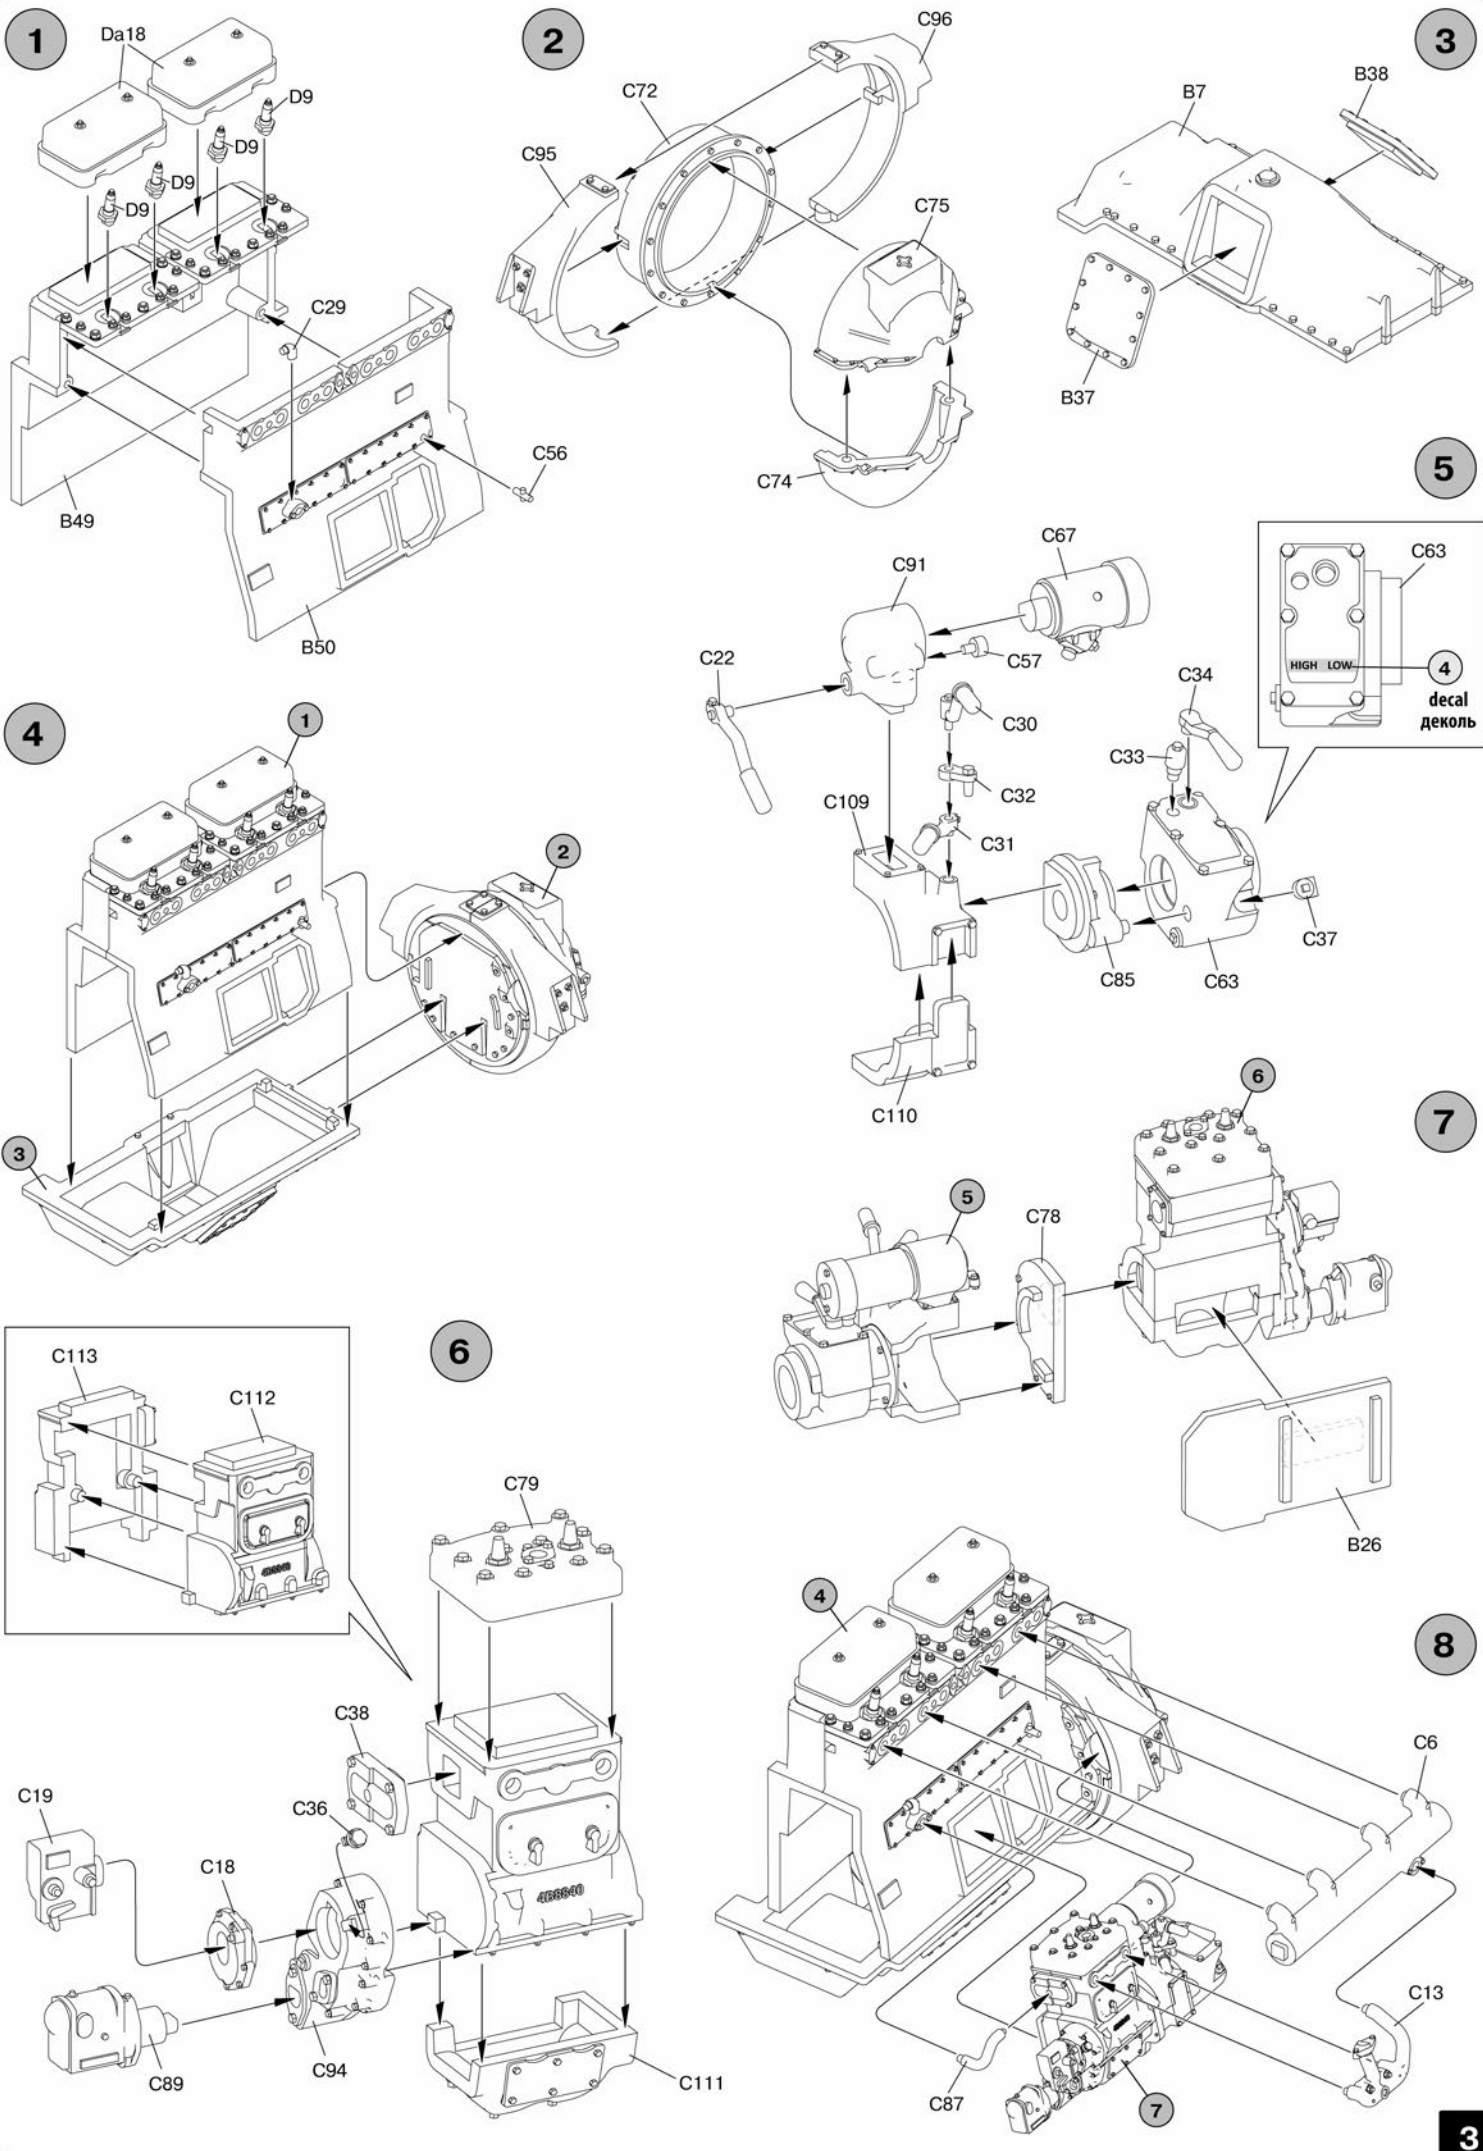

## GENERAL INSTRUCTION

- UP-TO-DATE TECHNOLOGY USING SLIDING MOULDS.
- HIGHLY DETAILED MODEL
- FULLY-DETAILED ENGINE COMPARTMENT AND CHASSIS
- TOTAL 615 PARTS
- 604 PLASTIC PARTS
- 7 PE PARTS
- 4 CLEAR PARTS
- DECALS INCLUDED
- FULL-COLOR INSTRUCTION
- WORKABLE TRACK LINK

C

G

Decal | Деколь

PE (Photo-etched parts)  
Детали фототравления

Figure A | Фигура А

Figure C | Фигура С

Figure E | Фигура Е

9

10

11

12

14

13

16

15

4

17

18

19

20

21

22

23

24