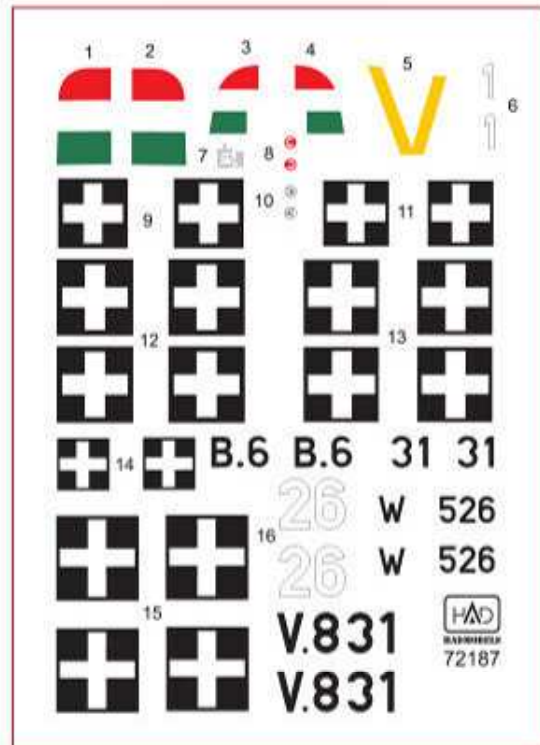

1. FW-190 F-8, soviet union Winter of 1944

RLM 04  
RLM 74  
RLM 75  
RLM 76

2. Messerschmitt Bf 109 G-6, Harkov, soviet union, Winter of 1944.

RLM 70

RLM 74

3. Ju-87 D-5, soviet union, 1944.

RLM 04  
RLM 81  
RLM 80  
RLM 65

decal sheet with numbers

HADMODELS

72187