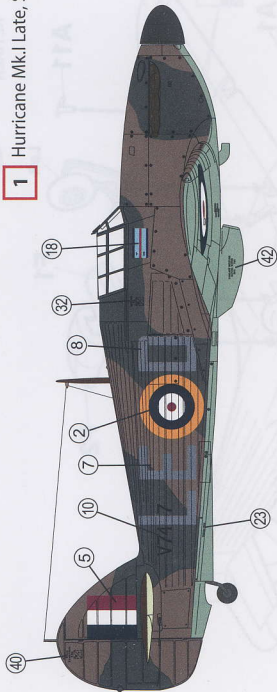

MARKINGS AND PAINTING
Marcio & Pittura

Markierungen und Bemalung
Oznakowania i Malowanie

Decoracion et Peinture
Označeni & Zbarveni

Decoracion y Pintura

1

Hurricane Mk.I Late, S/Ldr Douglas Bader, No. 242 Sqn RAF, Coltishall, September 1940