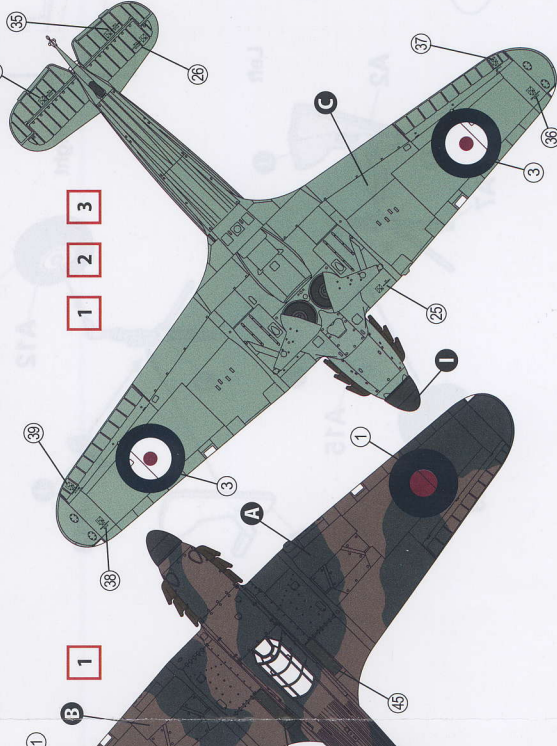

2

Hurricane Mk.I Late, F/Lt Ian Glead, No. 87 Sqn RAF, Exeter, late August 1940

3

Hurricane Mk.I Late, F/Lt Arthur Clowes, No. 1 Sqn RAF, Wittering, October 1940

2 3

1 2 3

Hawker Hurricane Mk. Ia Late
British Aces 1940
72030

Artwork by Robert Gietzkyngler

Painting Mask Set

Color Chart	AK Interactive	Alclad2	AMMO	HATAKA	Mr. COLOR	TAMIYA
RAF Dark Green	RC286	E013	915	C016	361	XF-81
RAF Dark Earth	RC287	E021	070	C009	369	XF-52
RAF Sky type S	RC290	E011	243	C026	368	XF-21
Grey Green	RC293	E012	219	C025	312	XF-71
Yellow	RC007	E658	048	C104	4	X-8
Red	RC005	E657	049	C103	033	X-7
Clear Blue	RC504	403	098	CC01	50	X-23
Clear Red	RC503	401	093	CC02	47	X-27
Flat Black	RC001	E102	046	C100	33	XF-1
Silver	RC020	112	195	C189	8	X-11
Rust	E252	040	040		29	XF-79