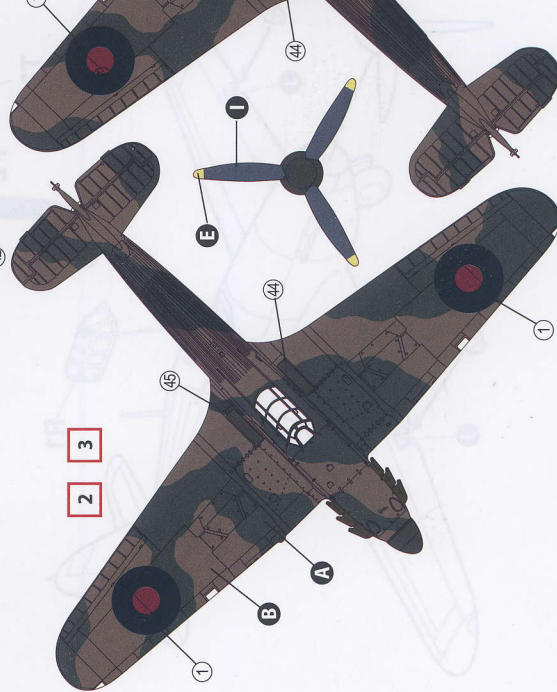

MARKINGS AND PAINTING
Marcio & Pittura

Markierungen und Bemalung
Oznakowania i Malowanie

Decoracion et Peinture
Označeni & Zbarveni

Decoracion y Pintura

1

Hurricane Mk.I Late, S/Ldr Douglas Bader, No. 242 Sqn RAF, Coltishall, September 1940

2

Hurricane Mk.I Late, F/Lt Ian Glead, No. 87 Sqn RAF, Exeter, late August 1940

3

Hurricane Mk.I Late, F/Lt Arthur Clowes, No. 1 Sqn RAF, Wittering, October 1940

2 3

1 2 3

Hawker Hurricane Mk. Ia Late
British Aces 1940
72030