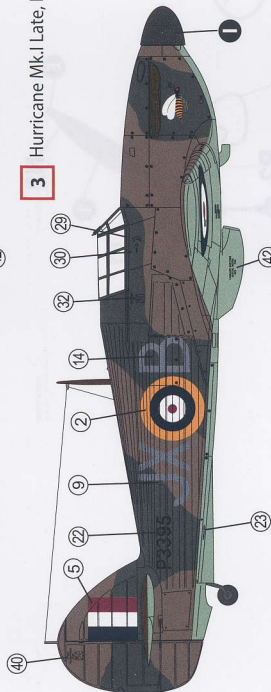

2

Hurricane Mk.I Late, F/Lt Ian Glead, No. 87 Sqn RAF, Exeter, late August 1940

3

Hurricane Mk.I Late, F/Lt Arthur Clowes, No. 1 Sqn RAF, Wittering, October 1940

2 3

1 2 3

Hawker Hurricane Mk. Ia Late
British Aces 1940
72030