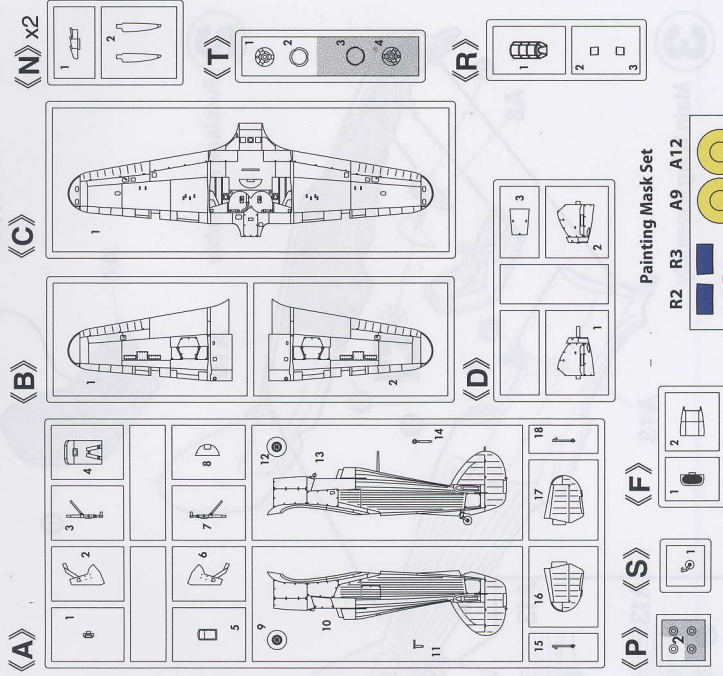

Artwork by Robert Gietzkyngler

Painting Mask Set

Color Chart	AK Interactive	Alclad2	AMMO	HATAKA	Mr. COLOR	TAMIYA
RAF Dark Green	RC286	E013	915	C016	361	XF-81
RAF Dark Earth	RC287	E021	070	C009	369	XF-52
RAF Sky type S	RC290	E011	243	C026	368	XF-21
Grey Green	RC293	E012	219	C025	312	XF-71
Yellow	RC007	E658	048	C104	4	X-8
Red	RC005	E657	049	C103	033	X-7
Clear Blue	RC504	403	098	CC01	50	X-23
Clear Red	RC503	401	093	CC02	47	X-27
Flat Black	RC001	E102	046	C100	33	XF-1
Silver	RC020	112	195	C189	8	X-11
Rust	E252	040	040		29	XF-79