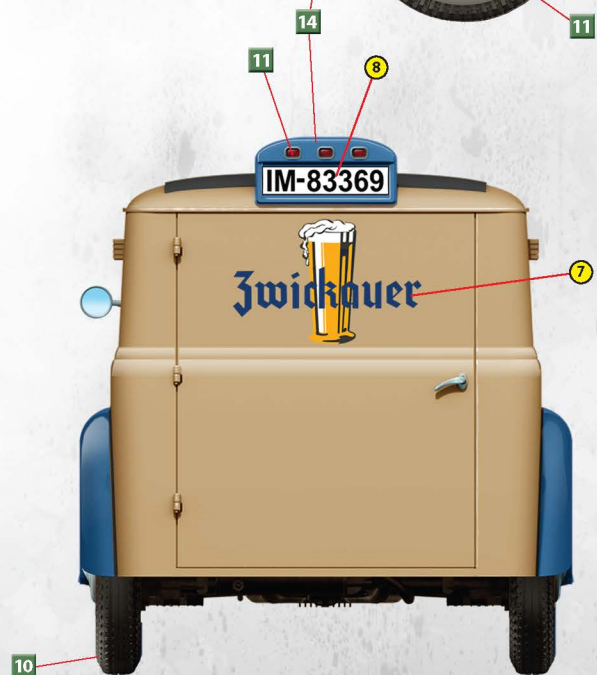

LIEFERWAGEN TYP 170V

German Beer Delivery Car

35279

GENERAL INSTRUCTION

SCALE
1:35

- HIGHLY DETAILED MODEL
- ALL DOORS CAN BE POSED OPEN & CLOSED
- PHOTO-ETCHED PARTS INCLUDED
- CLEAR PARTS INCLUDED
- DECAL SHEET FOR 3 VARIANTS
- BOTTLES AND BOXES INCLUDED

PAINTING GUIDE
ОКРАСКА

1 Mainburg, Germany, 30/40s.
Майнбург. Германия, 30/40-е годы.

LIEFERWAGEN TYP 170V German Beer Delivery Car

SCALE
1:35

PAINTING GUIDE
ОКРАСКА

2 Zwickau, Germany, 30/40s.
Цвиккау. Германия, 30/40-е годы.