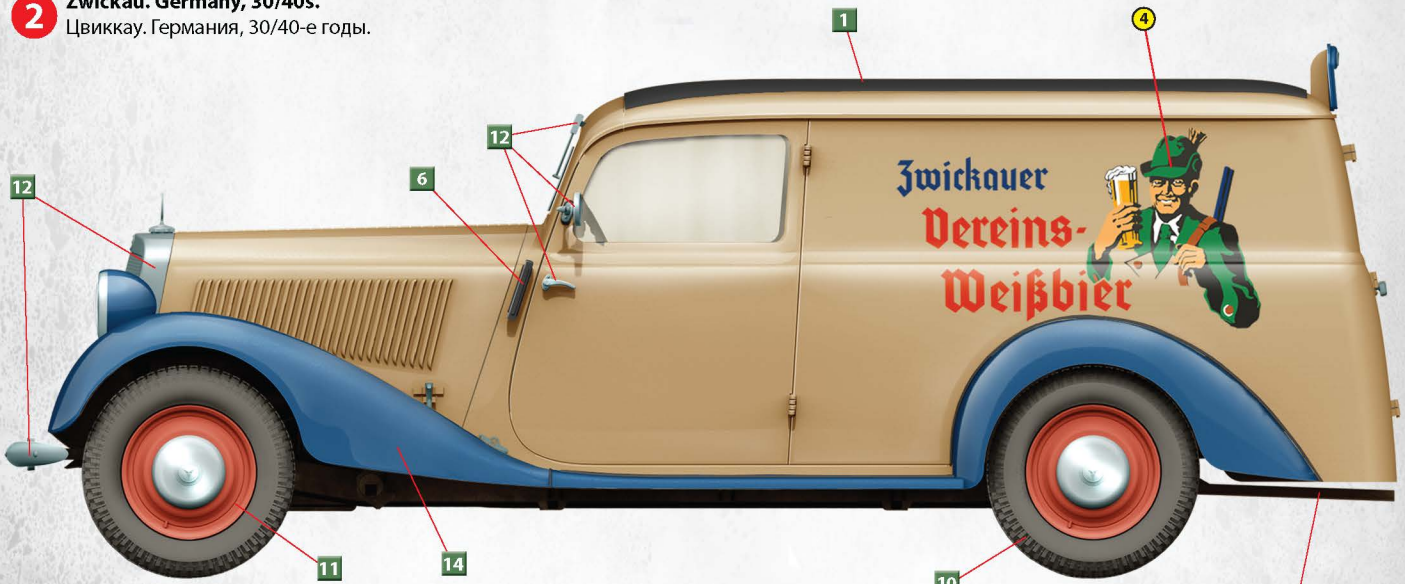

LIEFERWAGEN TYP 170V

German Beer Delivery Car

35279

GENERAL INSTRUCTION

SCALE
1:35

- HIGHLY DETAILED MODEL
- ALL DOORS CAN BE POSED OPEN & CLOSED
- PHOTO-ETCHED PARTS INCLUDED
- CLEAR PARTS INCLUDED
- DECAL SHEET FOR 3 VARIANTS
- BOTTLES AND BOXES INCLUDED

PAINTING GUIDE
ОКРАСКА

1 Mainburg, Germany, 30/40s.
Майнбург. Германия, 30/40-е годы.

LIEFERWAGEN TYP 170V German Beer Delivery Car

SCALE
1:35

PAINTING GUIDE
ОКРАСКА

2 Zwickau, Germany, 30/40s.
Цвиккау. Германия, 30/40-е годы.