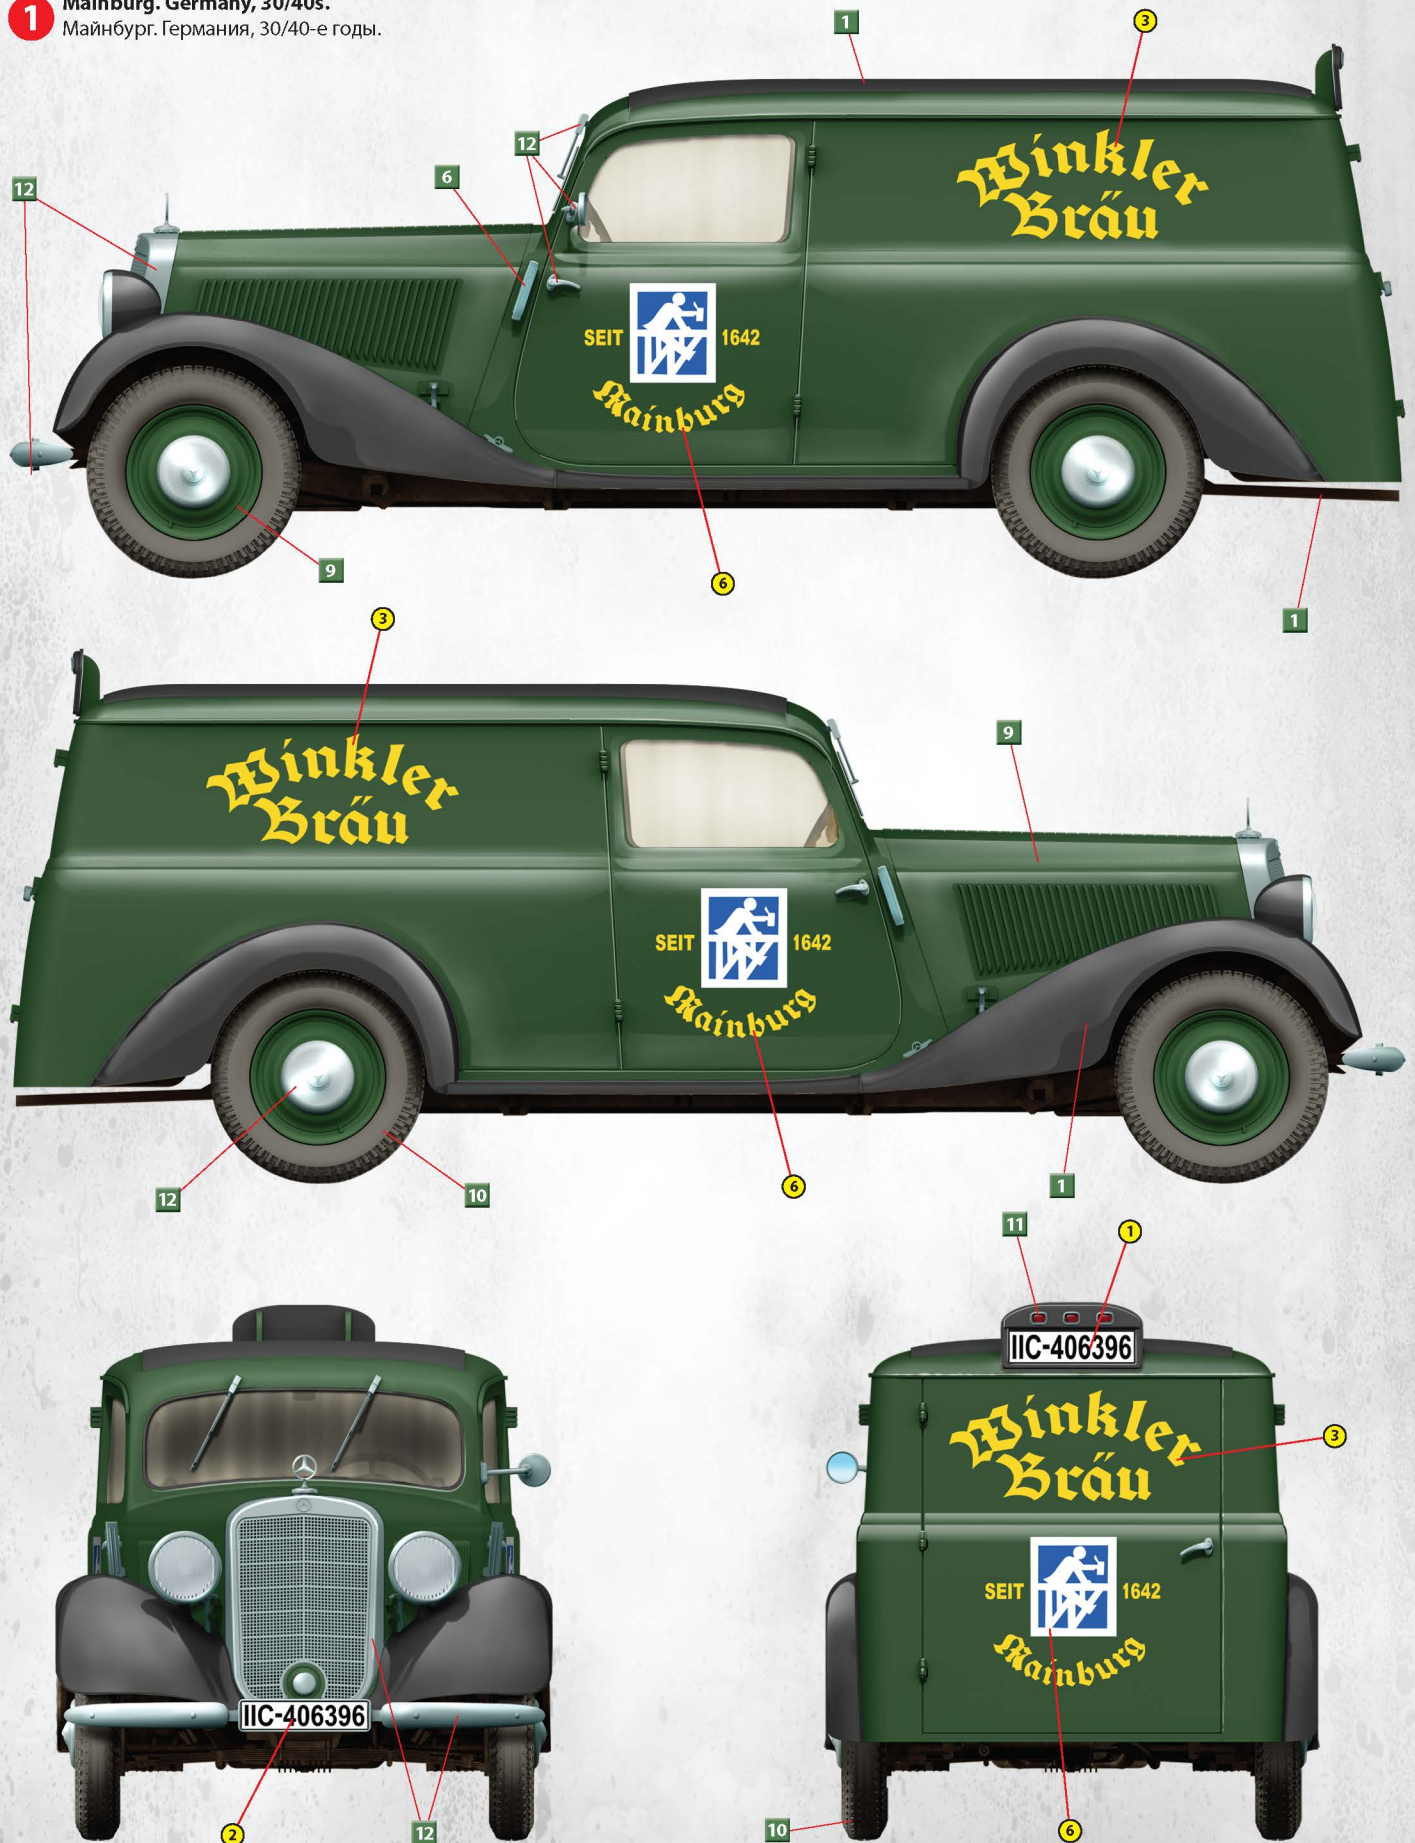

PAINTING GUIDE
ОКРАСКА

1 Mainburg, Germany, 30/40s.
Майнбург. Германия, 30/40-е годы.