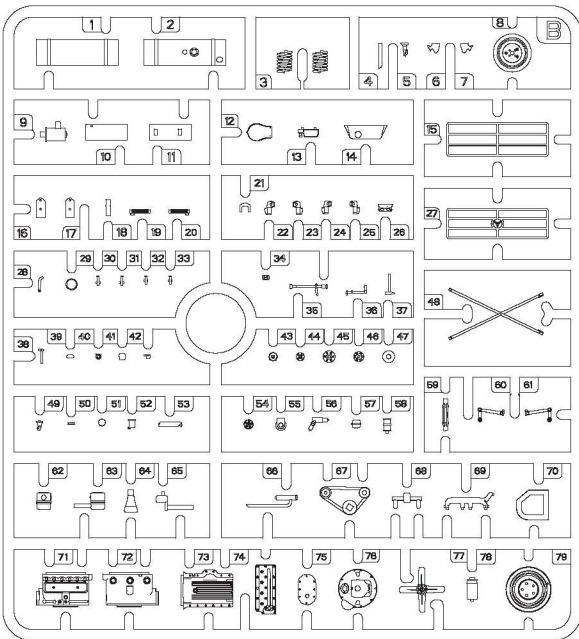

ATTENTION

Ne pas utiliser de colle ou de peinture a proximite d'une flamme nue, et aérer la pièce de temps en temps.
Pour retirer les pièces hors du cadre, utiliser des ciseaux spaciaux pour maquetter le plastique en excus avec un cutter ou une lime.
Voir la fin de cette colonne pour la signification des symboles.
Après l'assemblage peut rester des pièces inutilisées.

ZUR BEACHTUNG

Kleber und Farbe nicht nahe von offenem Feuer verwenden und das Fenster von Zeit zu Zeit zur Belüftung öffnen.
Zum Abschneiden der Teile vom Verbundstück eine Modellerschere verwenden und die überstehenden Plastikteile mit einem Messer oder einer Feile beseitigen.
Die Bedeutung der Symbols finden Sie unten in dieser Spalte.
Nach dem Zusammenbau des Modells, können einzelne Teile übrig bleiben

УВАГА

При використанні клею та фарб всі роботи проводити подалі від джерел вогню у приміщенні, що добре провітрюється.
Деталі відокремлювати від літників ножем або іншим ріжучим інструментом. Зачистити облої і місця зрізу за допомогою надфілю та наждачного паперу. Будівання моделі виконувати згідно зі схемою. Для зручності побудови кожна деталь позначена номером.
Після складання можуть залишитися невикористані деталі.

ATTENZIONE

ВНИМАНИЕ

При использовании клея и красок все работы производить в проветриваемом помещении вдали от источников огня.
Детали отделять от литников ножом или другим режущим инструментом. Зачистить облой и места среза при помощи надфиля и наждачной бумаги. Сборку моделей производить согласно схеме сборки.
Для удобства сборки каждая деталь обозначена номером.
После сборки набора могут остаться неиспользованные детали.

CAUTION