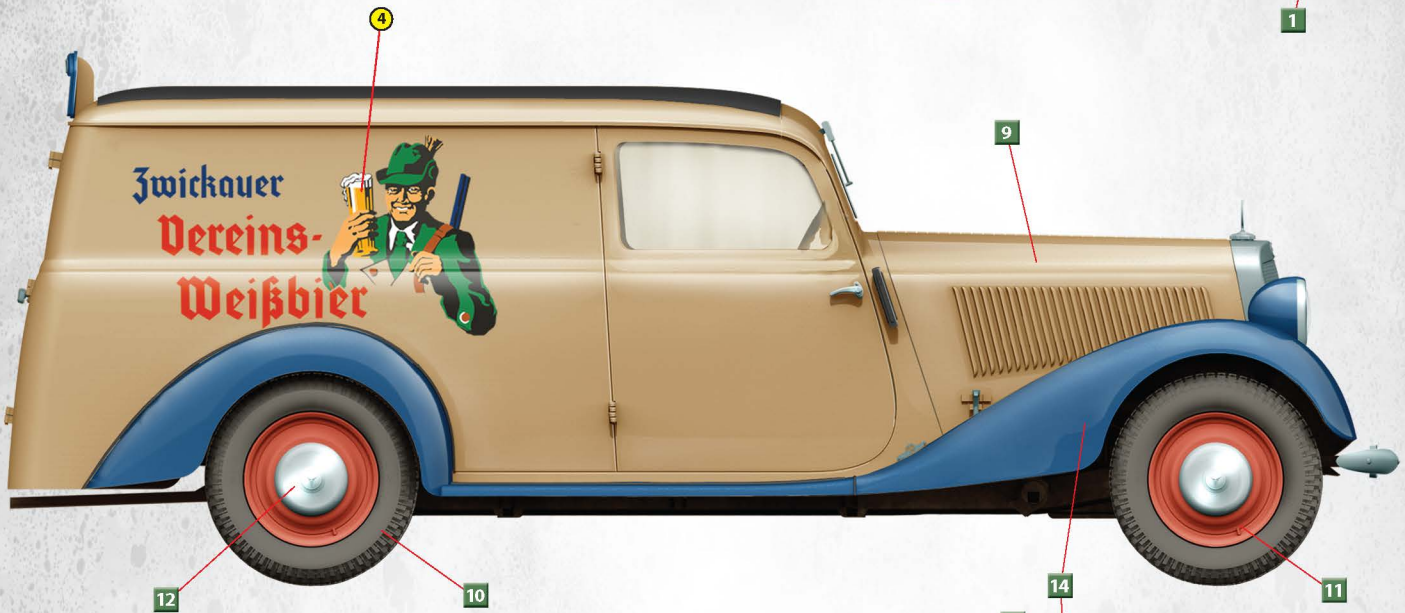

LIEFERWAGEN TYP 170V

German Beer Delivery Car

35279

GENERAL INSTRUCTION

SCALE
1:35

- HIGHLY DETAILED MODEL
- ALL DOORS CAN BE POSED OPEN & CLOSED
- PHOTO-ETCHED PARTS INCLUDED
- CLEAR PARTS INCLUDED
- DECAL SHEET FOR 3 VARIANTS
- BOTTLES AND BOXES INCLUDED

PAINTING GUIDE
ОКРАСКА

1 Mainburg, Germany, 30/40s.
Майнбург. Германия, 30/40-е годы.

LIEFERWAGEN TYP 170V German Beer Delivery Car

SCALE
1:35

PAINTING GUIDE
ОКРАСКА

2 Zwickau, Germany, 30/40s.
Цвиккау. Германия, 30/40-е годы.