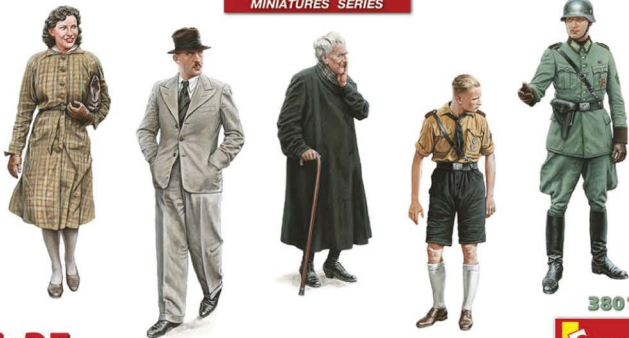

MINIATURES SERIES RELATED ITEMS

SCALE
1:35

GERMAN CIVILIANS 1930's-40's

MINIATURES SERIES