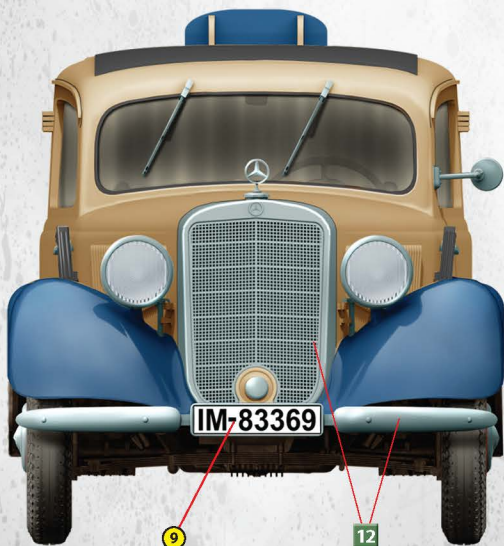

LIEFERWAGEN TYP 170V

German Beer Delivery Car

35279

GENERAL INSTRUCTION

SCALE
1:35

- HIGHLY DETAILED MODEL
- ALL DOORS CAN BE POSED OPEN & CLOSED
- PHOTO-ETCHED PARTS INCLUDED
- CLEAR PARTS INCLUDED
- DECAL SHEET FOR 3 VARIANTS
- BOTTLES AND BOXES INCLUDED

PAINTING GUIDE
ОКРАСКА

1 Mainburg, Germany, 30/40s.
Майнбург. Германия, 30/40-е годы.

LIEFERWAGEN TYP 170V German Beer Delivery Car

SCALE
1:35

PAINTING GUIDE
ОКРАСКА

2 Zwickau, Germany, 30/40s.
Цвиккау. Германия, 30/40-е годы.