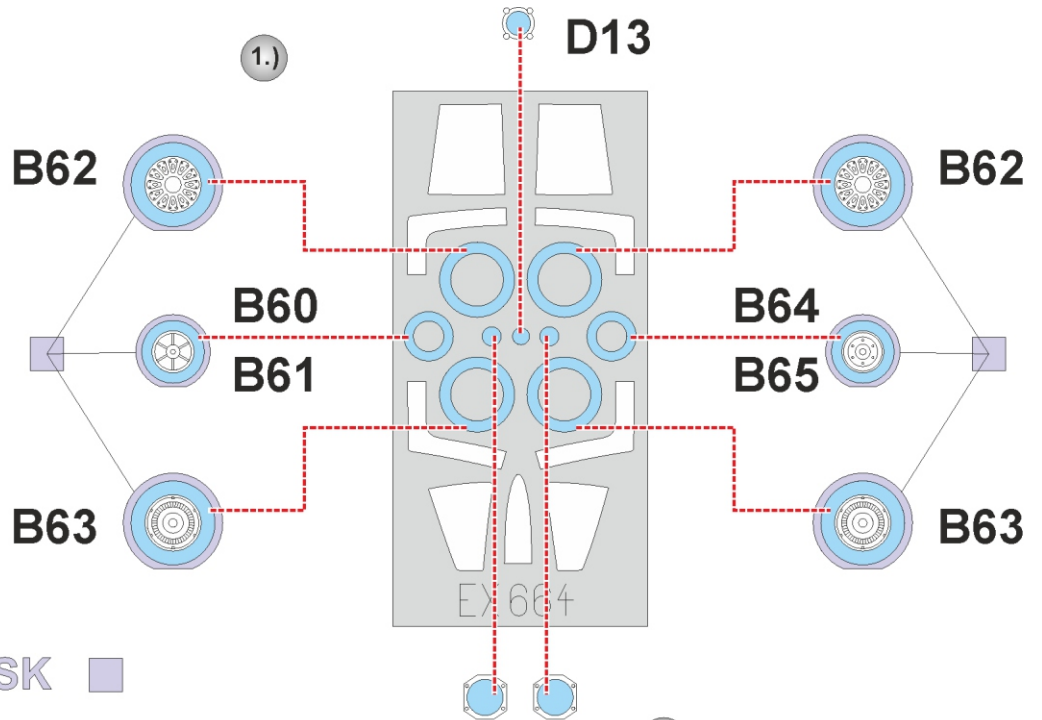

F-104G

EX 664

for kit **KINETIC**

scale **1/48**

LIQUID MASK ■

LIQUID MASK ■