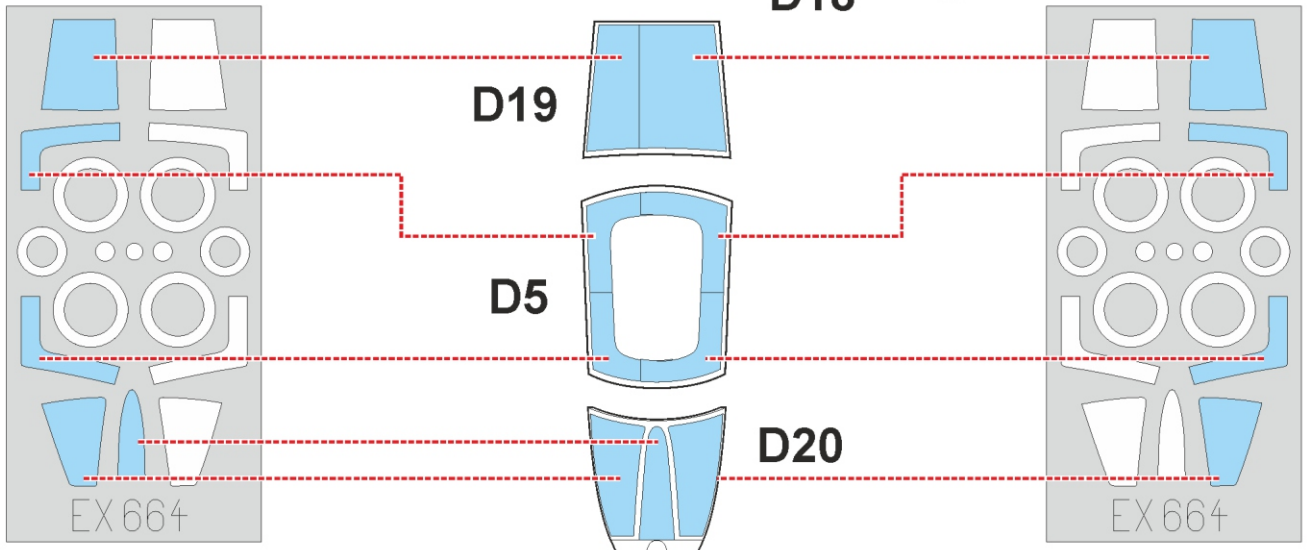

F-104G

EX 664

for kit **KINETIC**

scale **1/48**

LIQUID MASK ■

LIQUID MASK ■