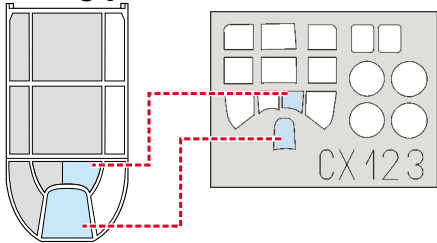

eduard
MASK

CX 123

F4F Wildcat 1/72

The die-cut mask for accurate canopy frame painting of the
Hasegawa scale 1/72 KIT

J2 J2

2x
A13

2x
A13

1.) J1

2.) J1

3.) J1

4.) J1