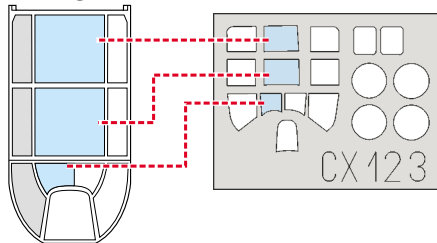

eduard
MASK

CX 123

F4F Wildcat 1/72

The die-cut mask for accurate canopy frame painting of the
Hasegawa scale 1/72 KIT

J2 J2

2x
A13

2x
A13

1.) J1

2.) J1

3.) J1

4.) J1