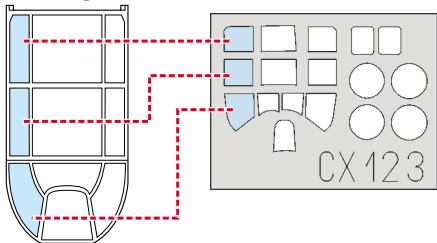

eduard
MASK

CX 123

F4F Wildcat 1/72

The die-cut mask for accurate canopy frame painting of the
Hasegawa scale 1/72 KIT

J2 J2

2x
A13

2x
A13

1.) J1

2.) J1

3.) J1

4.) J1