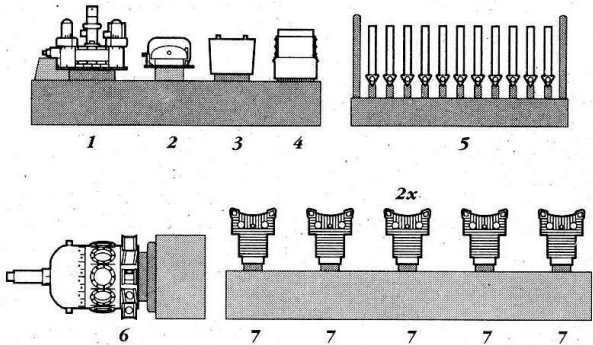

RESIN PARTS