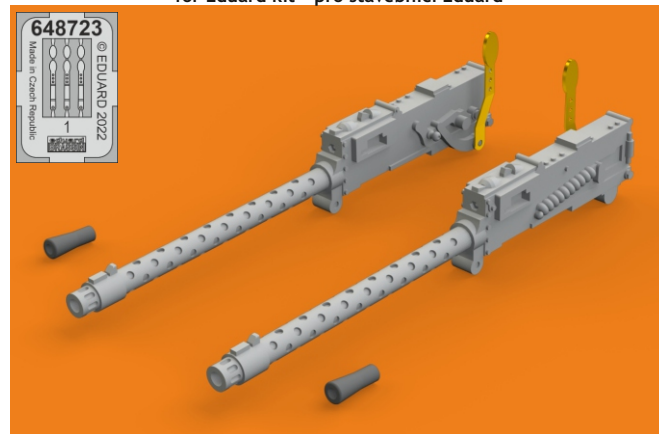

648 847 A6M2-N Rufe
cannon barrels & cockpit guns
 for Eduard kit - pro stavebnici Eduard

1/48 scale

648 847 A6M2/N Rufe
cannon barrels & cockpit guns
 for Eduard kit - pro stavebnici Eduard **1/48**

COLOURS

GSI Creos (GUNZE)		Mr.METAL COLOR	
AQUEOUS	Mr.COLOR		
H 2	C 2	BLACK	
H 7	C 7	BROWN	

Mr.METAL COLOR	
MC214	DARK IRON

eduard
 435 21 Obrnice 170
 Czech Republic

www.eduard.com
 9,95

A**B**

- | | | | |
|--|---|--|---------------------|
| | REMOVE
ODSTRANIT | | BEND
OHNOUT |
| | GRIND
OBROUSIT | | OPTION
VOLBA |
| | DRILL HOLE
VRTAT OTVOR | | REPLACE
NAHRADIT |
| | SYMMETRICAL ASSEMBLY
SYMETRICKA MONTAZ | | |
| | SCRIBE THE PANEL AND HOLES
RYTI | | |
| | REVERSE SIDE
OTOČIT | | |