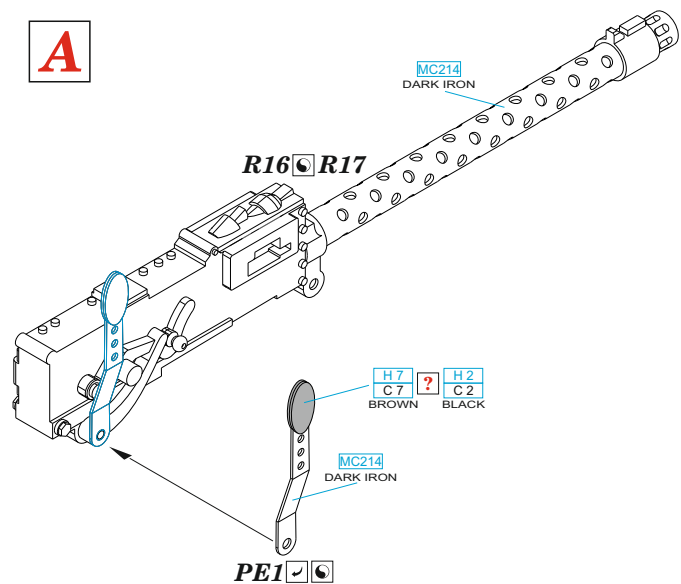

648 847 A6M2-N Rufe
cannon barrels & cockpit guns
 for Eduard kit - pro stavebnici Eduard

1/48 scale

648 847 A6M2/N Rufe
cannon barrels & cockpit guns
 for Eduard kit - pro stavebnici Eduard **1/48**

COLOURS

GSI Creos (GUNZE)		Mr.METAL COLOR	
AQUEOUS	Mr.COLOR		
H 2	C 2	BLACK	
H 7	C 7	BROWN	

Mr.METAL COLOR	
MC214	DARK IRON

eduard
 435 21 Obrnice 170
 Czech Republic

www.eduard.com
 9,95

A**B**

- | | | | |
|--|---|--|---------------------|
| | REMOVE
ODSTRANIT | | BEND
OHNOUT |
| | GRIND
OBROUSIT | | OPTION
VOLBA |
| | DRILL HOLE
VRTAT OTVOR | | REPLACE
NAHRADIT |
| | SYMMETRICAL ASSEMBLY
SYMETRICKA MONTAZ | | |
| | SCRIBE THE PANEL AND HOLES
RYTI | | |
| | REVERSE SIDE
OTOČIT | | |