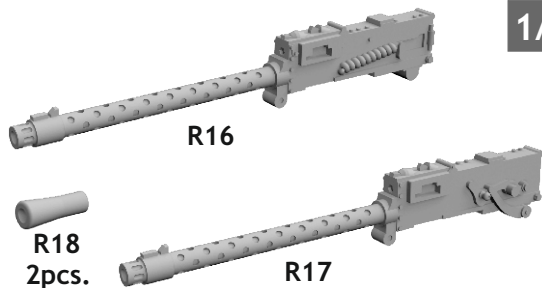

648 847 A6M2-N Rufe
cannon barrels & cockpit guns
 for Eduard kit - pro stavebnici Eduard

1/48 scale

648 847 A6M2/N Rufe
cannon barrels & cockpit guns
 for Eduard kit - pro stavebnici Eduard **1/48**

COLOURS

GSI Creos (GUNZE)		Mr.METAL COLOR	
AQUEOUS	Mr.COLOR		
H 2	C 2	BLACK	
H 7	C 7	BROWN	

Mr.METAL COLOR	
MC214	DARK IRON

eduard
 435 21 Obrnice 170
 Czech Republic

www.eduard.com
 9,95

A**B**

- | | | | |
|--|---|--|---------------------|
| | REMOVE
ODSTRANIT | | BEND
OHNOUT |
| | GRIND
OBROUSIT | | OPTION
VOLBA |
| | DRILL HOLE
VRTAT OTVOR | | REPLACE
NAHRADIT |
| | SYMMETRICAL ASSEMBLY
SYMETRICKA MONTAZ | | |
| | SCRIBE THE PANEL AND HOLES
RYTI | | |
| | REVERSE SIDE
OTOČIT | | |