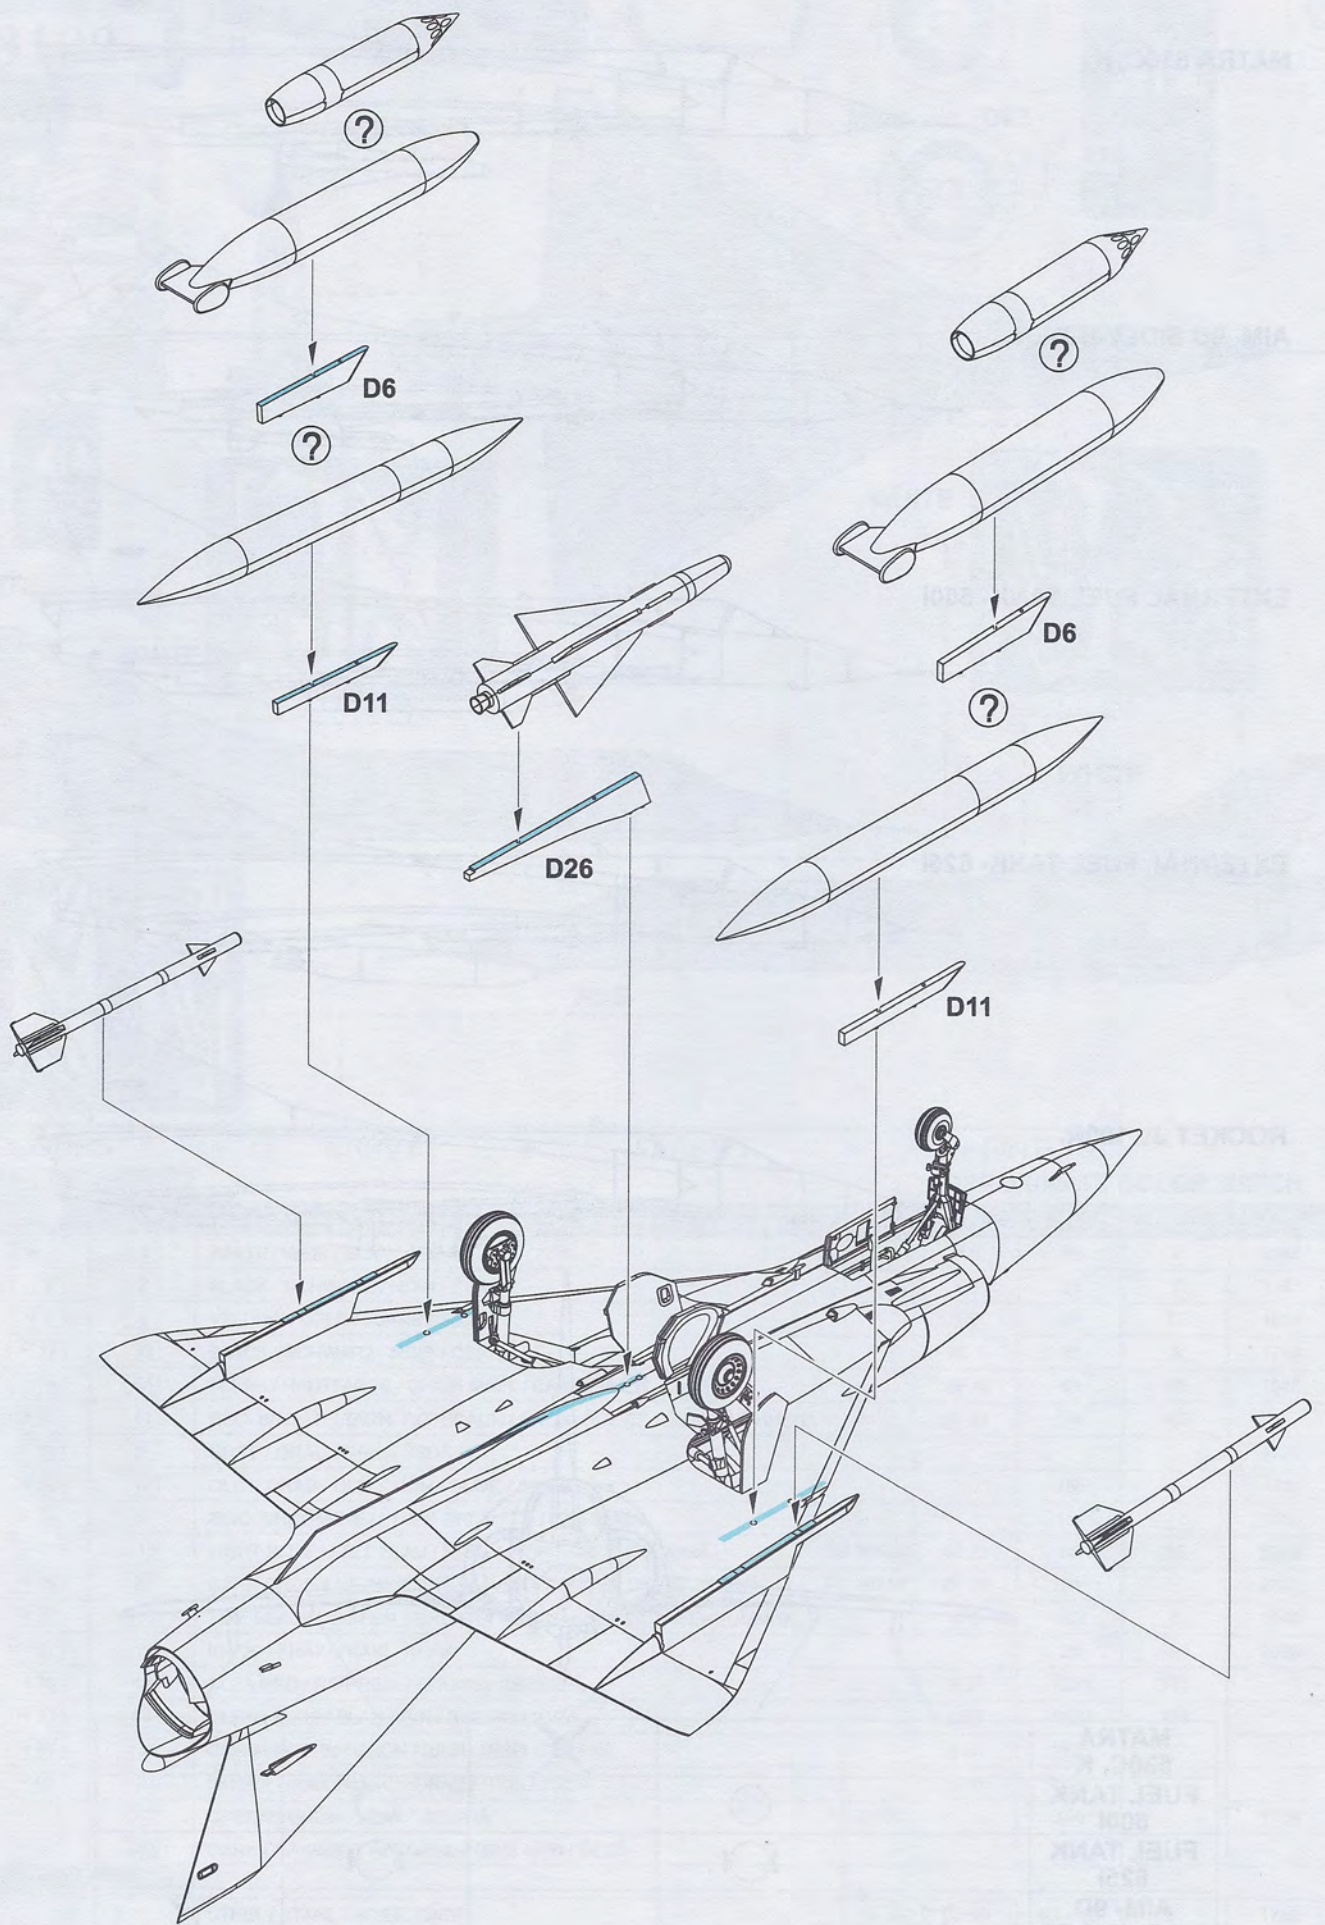

MATERIA
520C K
FUEL TANK
5201
FUEL TANK
5251
ALL-80
ROCKET
ROCKET