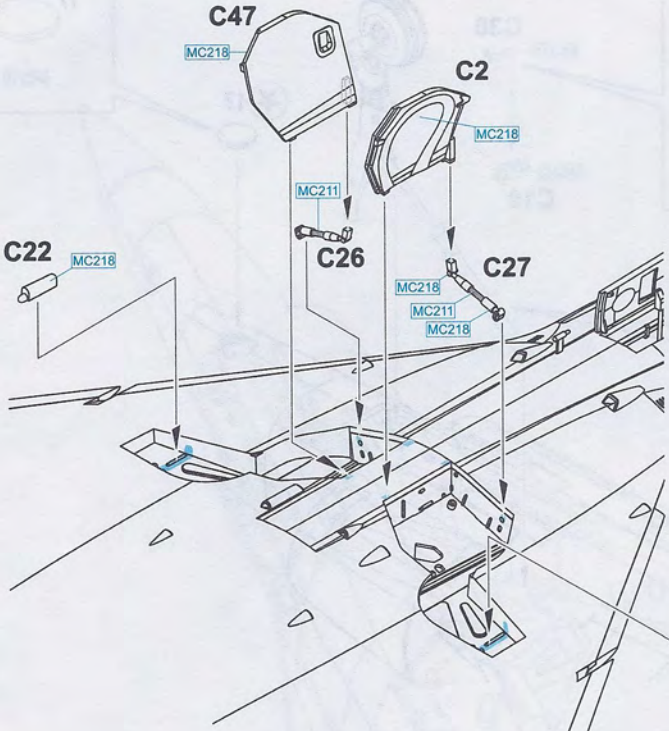

7

L

R

8

9

ROCKET JL 100R  
2 pcs.

MATRA 530C,K

AIM-9D SIDEWINDER  
2 pcs.