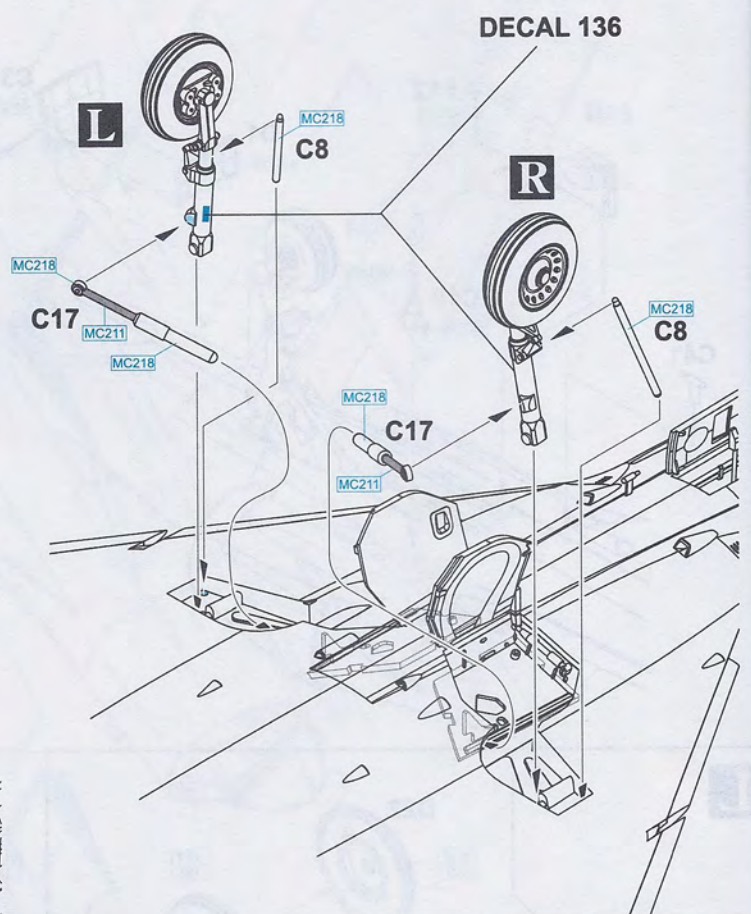

7

L

R

8

9

ROCKET JL 100R  
2 pcs.

MATRA 530C,K

AIM-9D SIDEWINDER  
2 pcs.