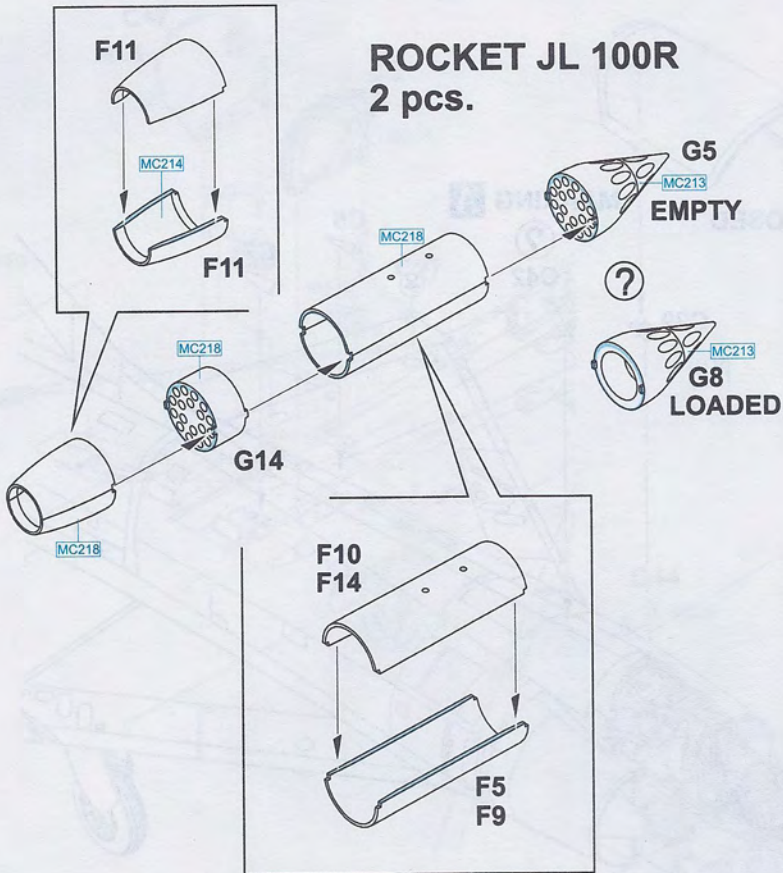

7

L

R

8

9

ROCKET JL 100R  
2 pcs.

MATRA 530C,K

AIM-9D SIDEWINDER  
2 pcs.