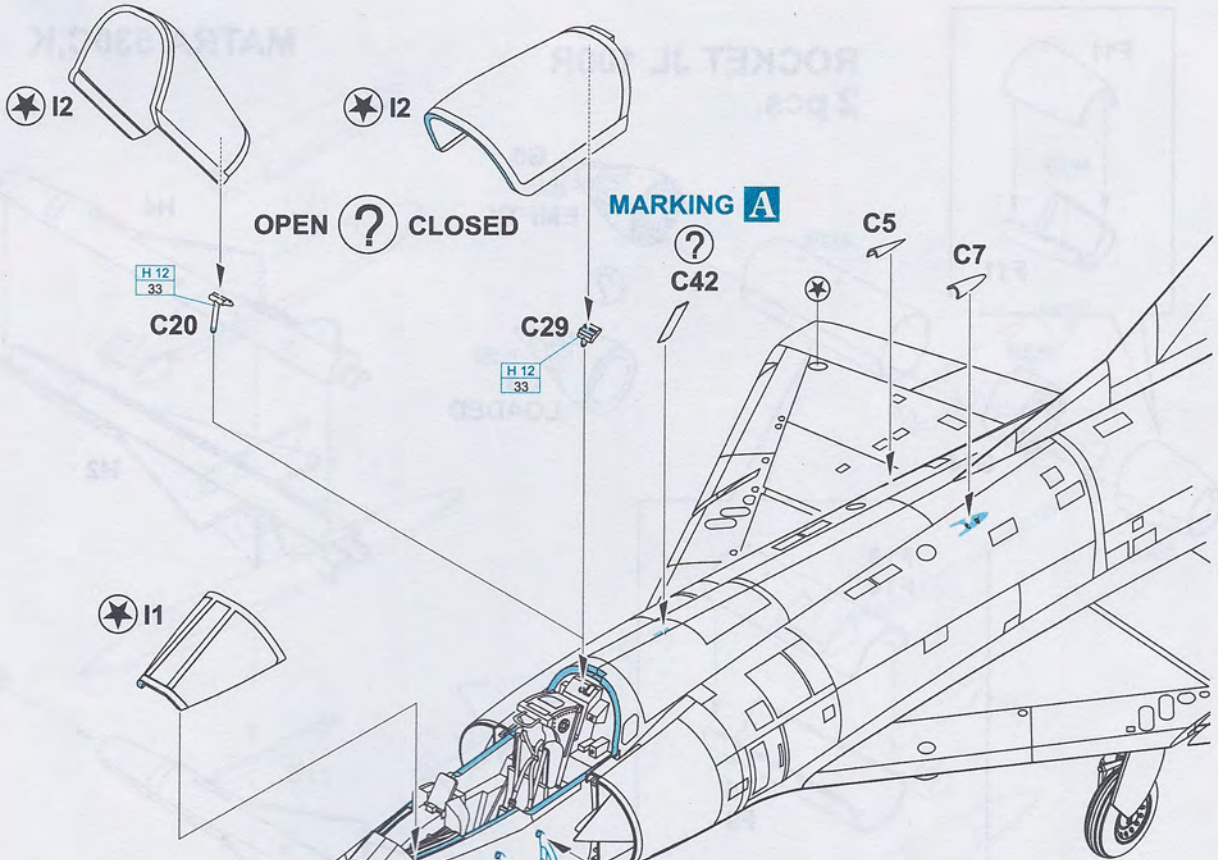

7

L

R

8

9

ROCKET JL 100R  
2 pcs.

MATRA 530C,K

AIM-9D SIDEWINDER  
2 pcs.