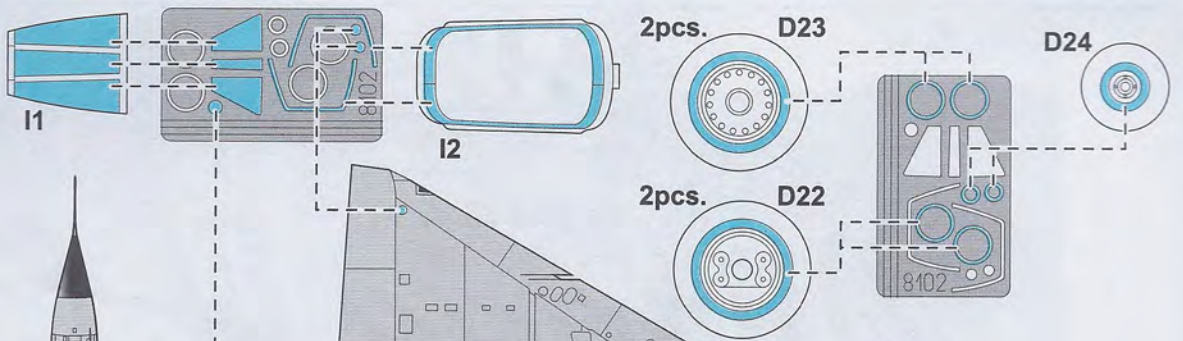

EXTERNAL FUEL TANK- 625I

ROCKET JL 100R

MATRA 530C, K			X		
FUEL TANK 500I		○		○	
FUEL TANK 625I		⊖		⊖	
AIM- 9D SIDEWINDER	X				X
ROCKET JL 100R		⊗		⊗	

**eduard**  
**Express Mask**

**8102**

WHITE

WHITE

WHITE