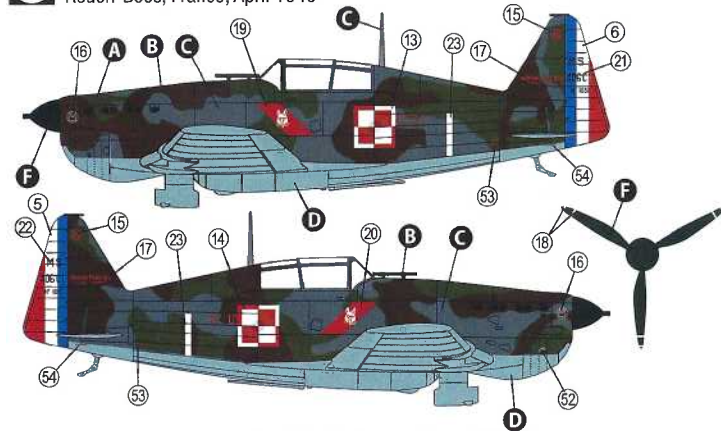

1 MS.406 C1, No.1031, Lt Kazimierz Bursztyn, 1. escadrille of GC III/1, Rouen-Boos, France, April 1940

2 MS.406 C1, No.813, Lt René Challe, 6. escadrille of GC III/7, Vitry-le-François Vauclerc, France, spring 1940