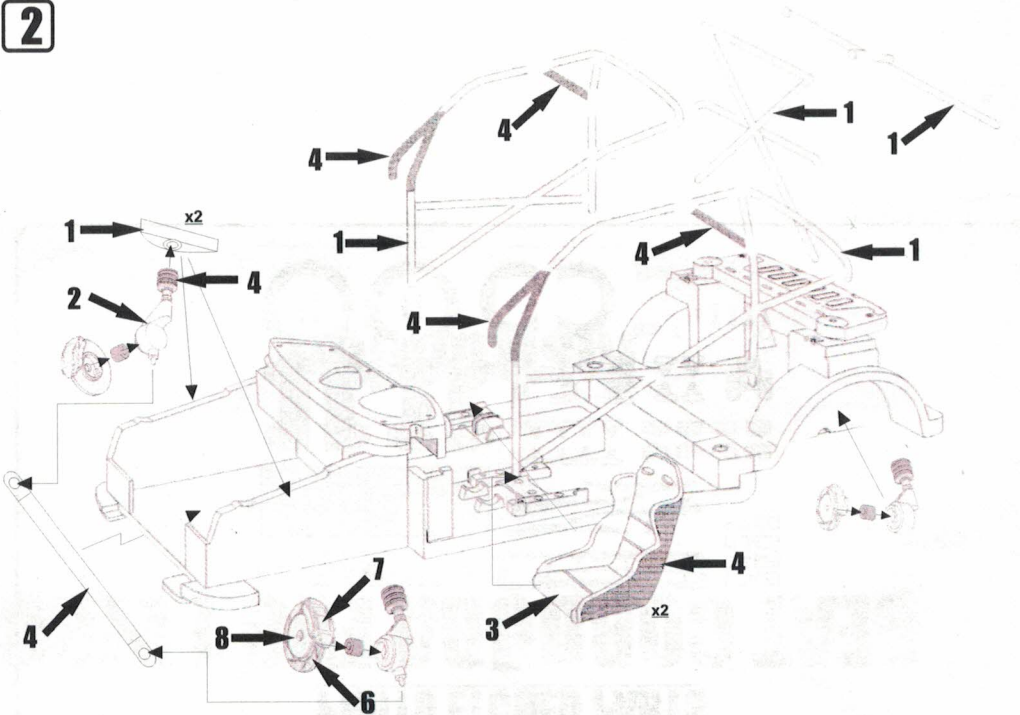

SEAT CORDOBA EVO 1 WRC

Instruction

COLOURS:

- 1 - Yellow
- 2 - Silver
- 3 - Flat Black
- 4 - Semi Gloss Black
- 5 - Red Gloss
- 6 - Titanium Silver
- 7 - Gun Metal
- 8 - Titanium Gold
- 9 - Smoke
- 10 - Clear Red
- 11 - Clear Orange

info@mf-zone.pl, mf-zone@wp.pl

1**2**

3

4

PHOTO ETCHED PARTS

PE

SEAT CORDOBA EVO 1 WRC

35. Rallye Catalunya - Costa Brava - Rallye de Espana 1999