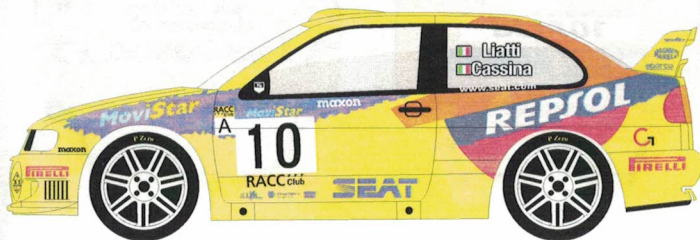

SEAT CORDOBA EVO 1 WRC

Instruction

COLOURS:

- 1 - Yellow
- 2 - Silver
- 3 - Flat Black
- 4 - Semi Gloss Black
- 5 - Red Gloss
- 6 - Titanium Silver
- 7 - Gun Metal
- 8 - Titanium Gold
- 9 - Smoke
- 10 - Clear Red
- 11 - Clear Orange

H. Rovanpera / R. Pietilainen

DECALS
for model kits 1:24

SEAT CORDOBA EVO 1 WRC

35. Rallye Catalunya - Costa Brava - Rallye de Espana 1999

P. Liatti / C. Cassina

DECALS

for model kits 1:24