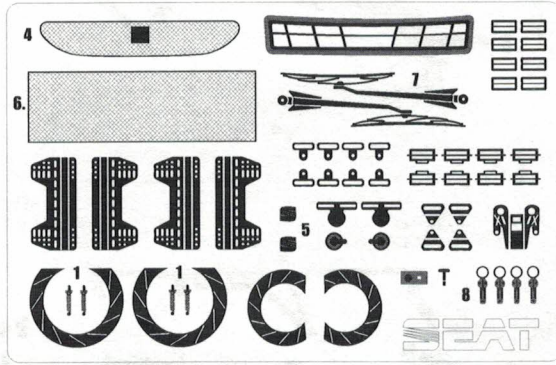

SEAT CORDOBA EVO 1 WRC

Instruction

COLOURS:

- 1 - Yellow
- 2 - Silver
- 3 - Flat Black
- 4 - Semi Gloss Black
- 5 - Red Gloss
- 6 - Titanium Silver
- 7 - Gun Metal
- 8 - Titanium Gold
- 9 - Smoke
- 10 - Clear Red
- 11 - Clear Orange

info@mf-zone.pl, mf-zone@wp.pl

1**2**

3

4

PHOTO ETCHED PARTS

PE

SEAT CORDOBA EVO 1 WRC

35. Rallye Catalunya - Costa Brava - Rallye de Espana 1999