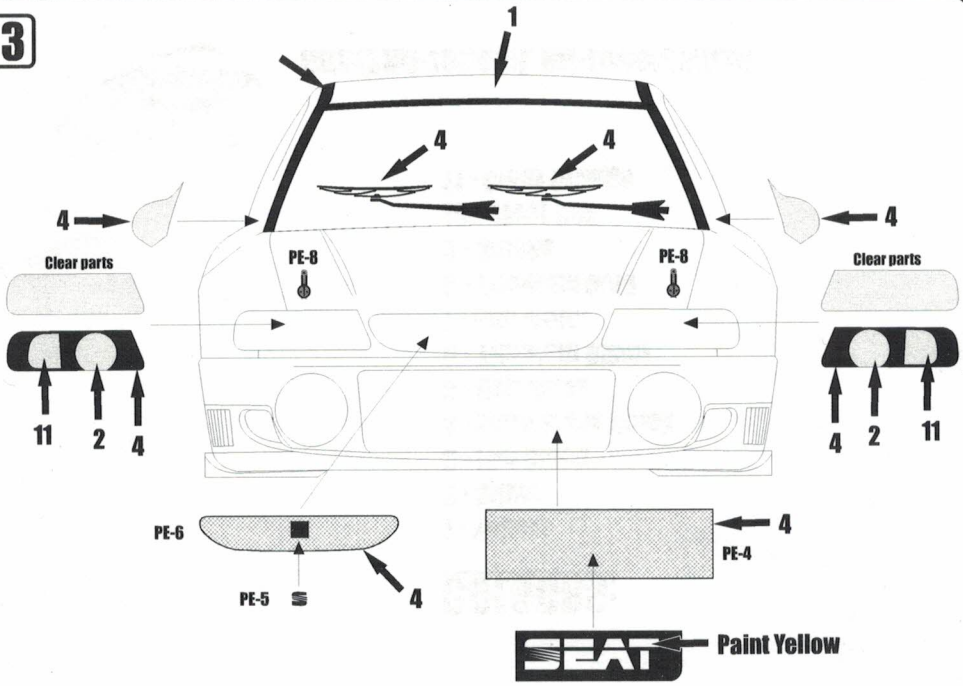

SEAT CORDOBA EVO 1 WRC

Instruction

COLOURS:

- 1 - Yellow
- 2 - Silver
- 3 - Flat Black
- 4 - Semi Gloss Black
- 5 - Red Gloss
- 6 - Titanium Silver
- 7 - Gun Metal
- 8 - Titanium Gold
- 9 - Smoke
- 10 - Clear Red
- 11 - Clear Orange

info@mf-zone.pl, mf-zone@wp.pl

1**2**

3

4

PHOTO ETCHED PARTS

PE

SEAT CORDOBA EVO 1 WRC

35. Rallye Catalunya - Costa Brava - Rallye de Espana 1999