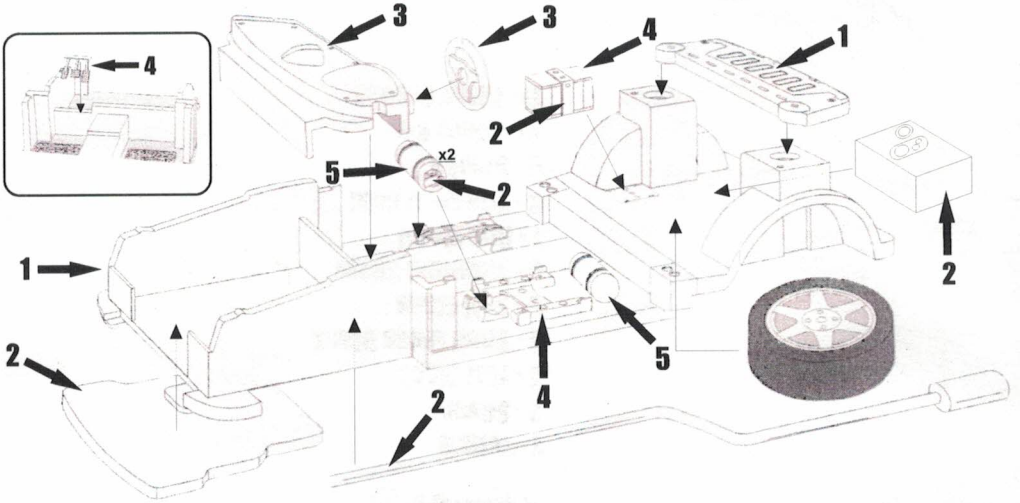

SEAT CORDOBA EVO 1 WRC

Instruction

COLOURS:

- 1 - Yellow
- 2 - Silver
- 3 - Flat Black
- 4 - Semi Gloss Black
- 5 - Red Gloss
- 6 - Titanium Silver
- 7 - Gun Metal
- 8 - Titanium Gold
- 9 - Smoke
- 10 - Clear Red
- 11 - Clear Orange

info@mf-zone.pl, mf-zone@wp.pl

1**2**

3

4

PHOTO ETCHED PARTS

PE

SEAT CORDOBA EVO 1 WRC

35. Rallye Catalunya - Costa Brava - Rallye de Espana 1999