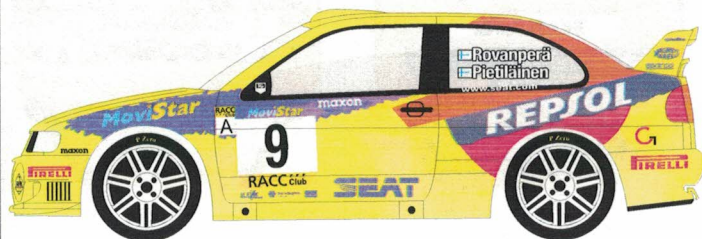

SEAT CORDOBA EVO 1 WRC

35. Rallye Catalunya - Costa Brava - Rallye de Espana 1999

H. Rovanpera / R. Pietilainen

DECALS
for model kits 1:24