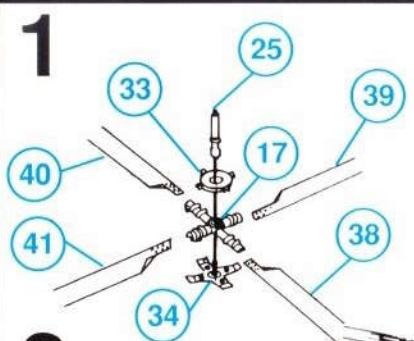

1

3

2

4

ASSEMBLY INSTRUCTIONS

This kit may be simply assembled by following the four steps in a logical manner. Painting many of the parts before assembly will be easier than painting after assembly. Follow the detailed painting instructions on the painting guide card inside this package. This kit contains many small parts and we suggest that they not be removed from the trees until they are needed.