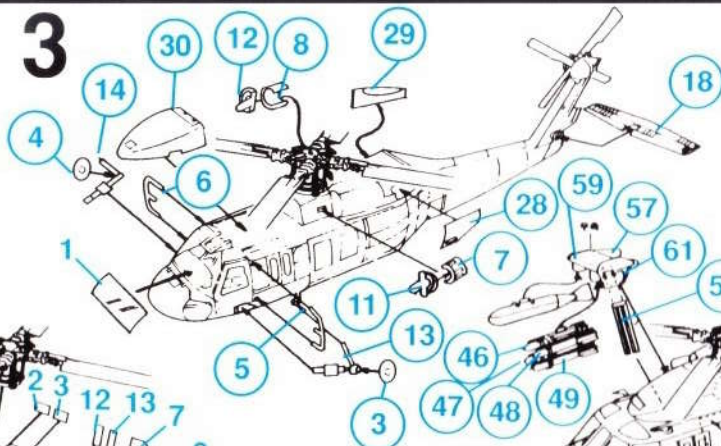

1

3

2

4

ASSEMBLY INSTRUCTIONS

This kit may be simply assembled by following the four steps in a logical manner. Painting many of the parts before assembly will be easier than painting after assembly. Follow the detailed painting instructions on the painting guide card inside this package. This kit contains many small parts and we suggest that they not be removed from the trees until they are needed.