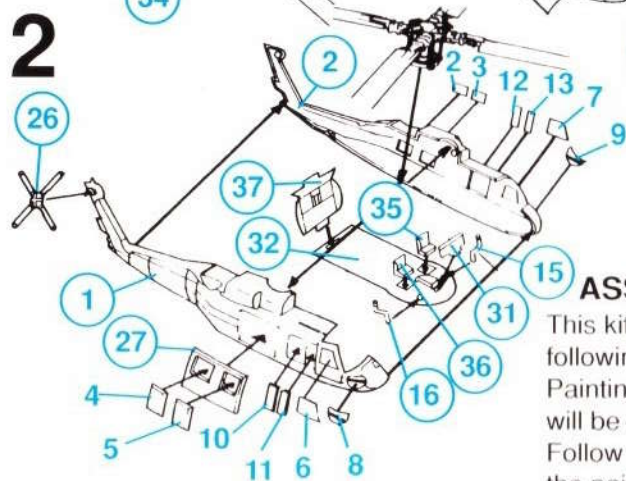

1

3

2

4

ASSEMBLY INSTRUCTIONS

This kit may be simply assembled by following the four steps in a logical manner. Painting many of the parts before assembly will be easier than painting after assembly. Follow the detailed painting instructions on the painting guide card inside this package. This kit contains many small parts and we suggest that they not be removed from the trees until they are needed.