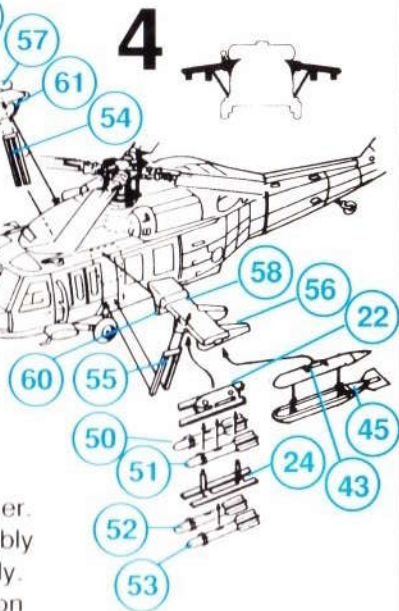

1

3

2

4

ASSEMBLY INSTRUCTIONS

This kit may be simply assembled by following the four steps in a logical manner. Painting many of the parts before assembly will be easier than painting after assembly. Follow the detailed painting instructions on the painting guide card inside this package. This kit contains many small parts and we suggest that they not be removed from the trees until they are needed.