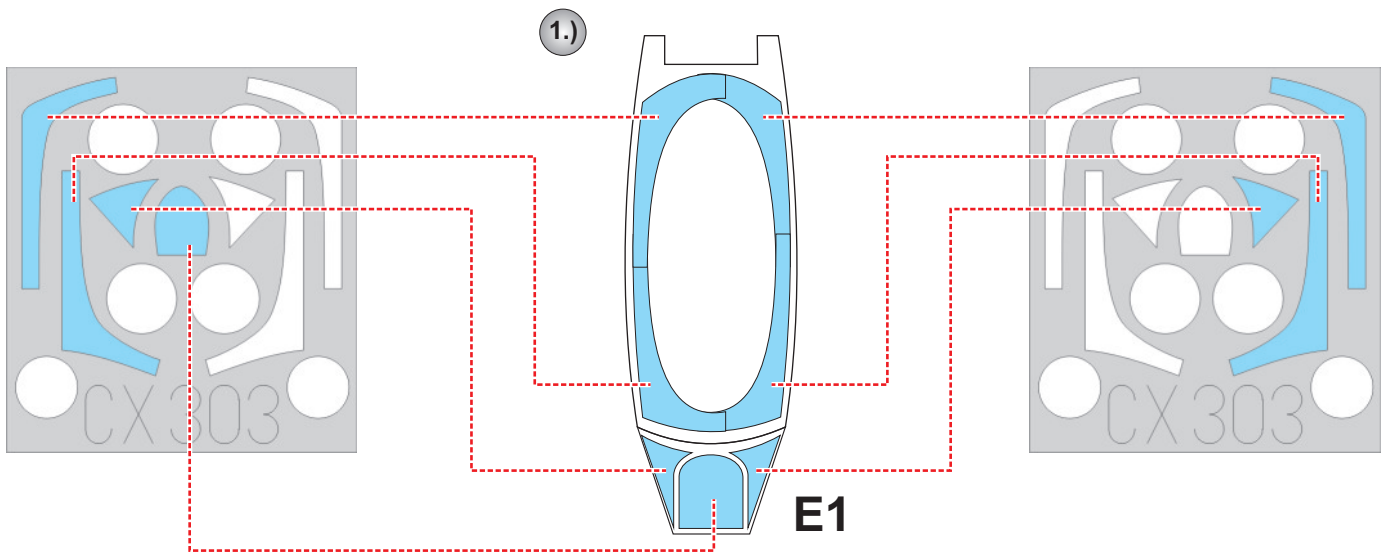

eduard
MASK

T-33 1/72

The die-cut mask for accurate canopy frame painting of the
Platz scale 1/72 KIT

CX 303

2.)

LIQUID MASK ■

3.)