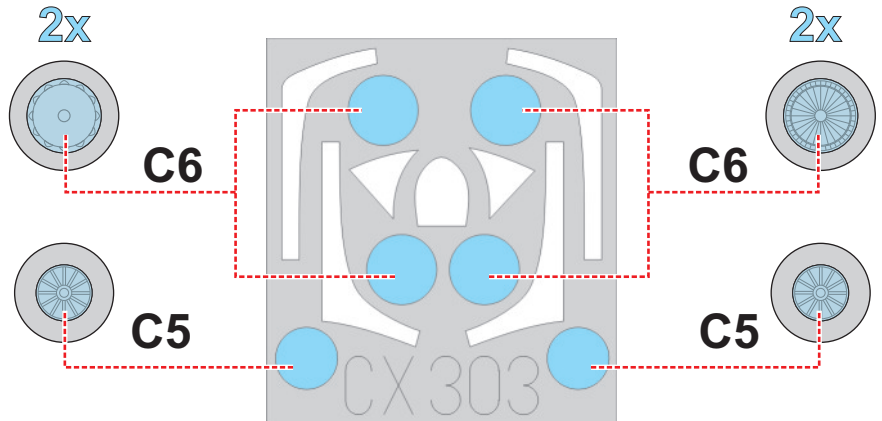

eduard
MASK

T-33 1/72

The die-cut mask for accurate canopy frame painting of the
Platz scale 1/72 KIT

CX 303

2.)

LIQUID MASK ■

3.)