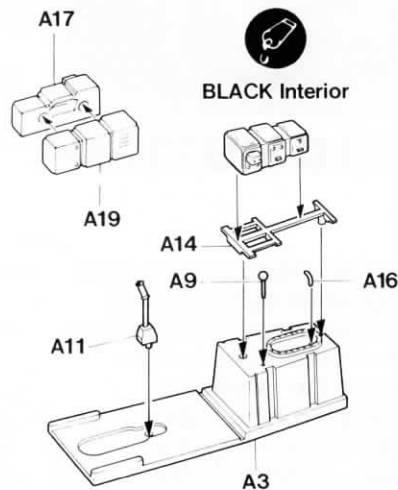

SPECIFICATION:

MAXIMUM SPEED:	437 mph at 25,000 feet
MAXIMUM RANGE:	950 miles at 362 mph
ARMAMENT:	Six .50 calibre machine guns
WINGSPAN:	37 feet
LENGTH:	32 feet, 3 inches
WEIGHT:	7,125 pounds empty, 10,100 loaded

2132

Cement Parts
 Color
 Kleben
 Papp
 Installieren
 Color
 Kleben

Do Not Cement Parts
 Nie Plast Color
 Nicht Kleben
 No Papp
 Nicht Installieren
 Não Color
 Não Kleben

Cut Away
 Couper
 Schneiden
 Cortar
 Tagieren
 Cortar
 Schneiden

1 Cockpit

3 Fuselage

2 Interior

4 Drop Tanks

5 Wings

6 Wing Installation

7 Engine and Flaps

8 Landing Gear Assembly A