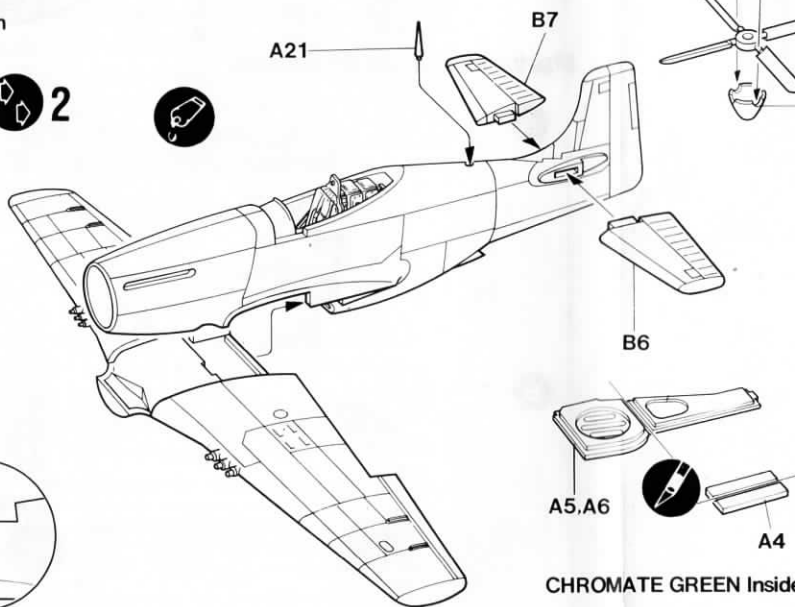

SPECIFICATION:

MAXIMUM SPEED:	437 mph at 25,000 feet
MAXIMUM RANGE:	950 miles at 362 mph
ARMAMENT:	Six .50 calibre machine guns
WINGSPAN:	37 feet
LENGTH:	32 feet, 3 inches
WEIGHT:	7,125 pounds empty, 10,100 loaded

1 Cockpit

3 Fuselage

2 Interior

4 Drop Tanks

5 Wings

6 Wing Installation

7 Engine and Flaps

8 Landing Gear Assembly A

ACADEMY
HOBBY MODEL KITS

9 Landing Gear Assembly B

10 Canopy

Painting and Decal Placement

Parts Locating Diagram

A

CLEAR

B