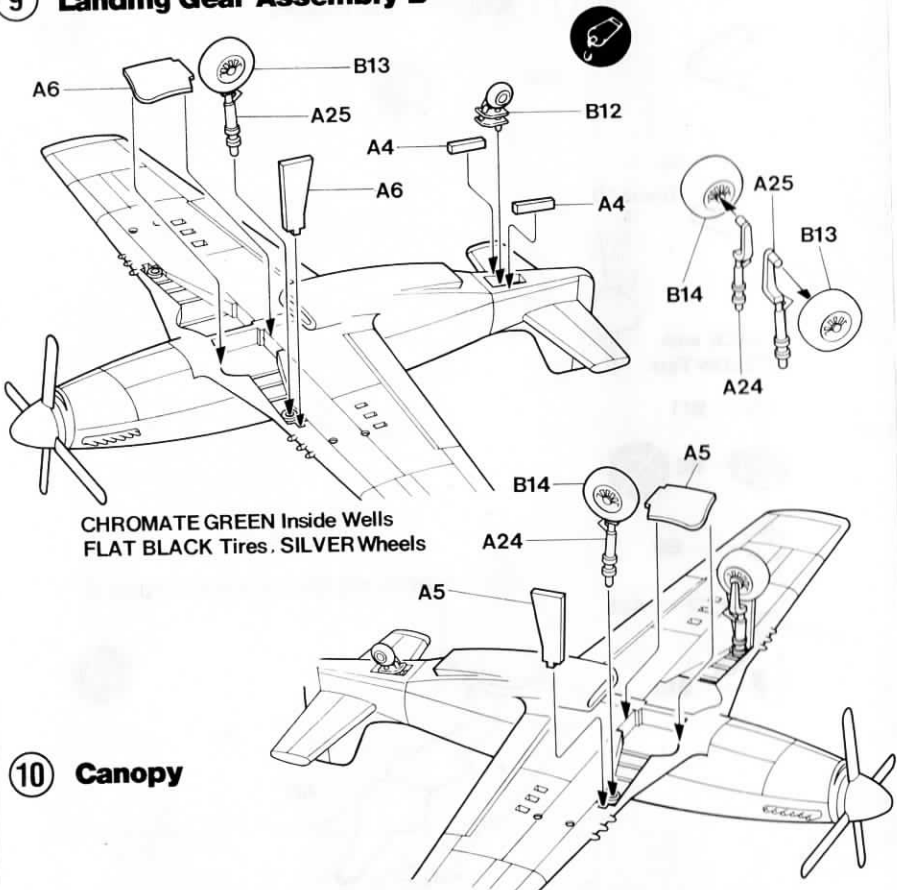

SPECIFICATION:

MAXIMUM SPEED:	437 mph at 25,000 feet
MAXIMUM RANGE:	950 miles at 362 mph
ARMAMENT:	Six .50 calibre machine guns
WINGSPAN:	37 feet
LENGTH:	32 feet, 3 inches
WEIGHT:	7,125 pounds empty, 10,100 loaded

1 Cockpit

3 Fuselage

2 Interior

4 Drop Tanks

5 Wings

6 Wing Installation

7 Engine and Flaps

8 Landing Gear Assembly A

ACADEMY
HOBBY MODEL KITS

9 Landing Gear Assembly B

10 Canopy

Painting and Decal Placement

Parts Locating Diagram

A

CLEAR

B