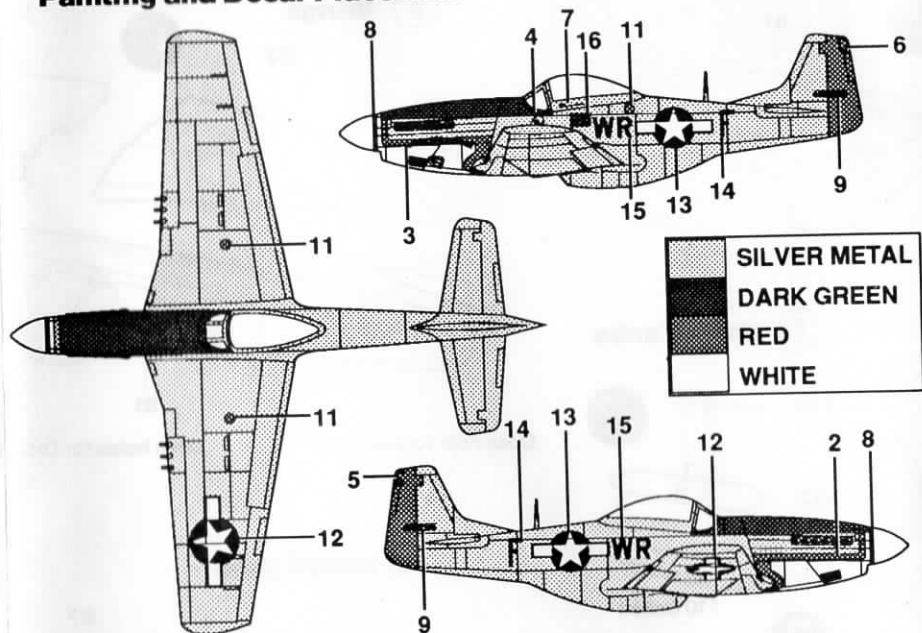

SPECIFICATION:

MAXIMUM SPEED:	437 mph at 25,000 feet
MAXIMUM RANGE:	950 miles at 362 mph
ARMAMENT:	Six .50 calibre machine guns
WINGSPAN:	37 feet
LENGTH:	32 feet, 3 inches
WEIGHT:	7,125 pounds empty, 10,100 loaded

1 Cockpit

3 Fuselage

2 Interior

4 Drop Tanks

5 Wings

6 Wing Installation

7 Engine and Flaps

8 Landing Gear Assembly A

ACADEMY
HOBBY MODEL KITS

9 Landing Gear Assembly B

10 Canopy

Painting and Decal Placement

Parts Locating Diagram

A

CLEAR

B