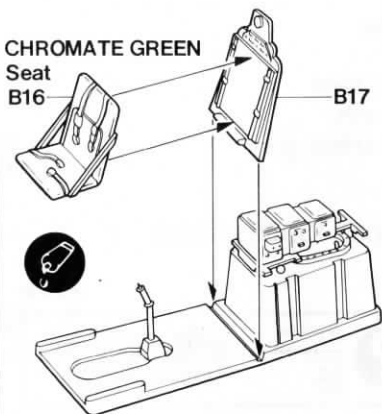

SPECIFICATION:

MAXIMUM SPEED:	437 mph at 25,000 feet
MAXIMUM RANGE:	950 miles at 362 mph
ARMAMENT:	Six .50 calibre machine guns
WINGSPAN:	37 feet
LENGTH:	32 feet, 3 inches
WEIGHT:	7,125 pounds empty, 10,100 loaded

2132

Cement Parts
 Color
 Kleben
 Papp
 Installieren
 Color
 Kleben

Do Not Cement Parts
 Nie Plast Color
 Nicht Kleben
 No Papp
 Nicht Installieren
 Não Color
 Não Kleben

Cut Away
 Couper
 Schneiden
 Cortar
 Tagieren
 Cortar
 Schneiden

1 Cockpit

3 Fuselage

2 Interior

4 Drop Tanks

5 Wings

6 Wing Installation

7 Engine and Flaps

8 Landing Gear Assembly A