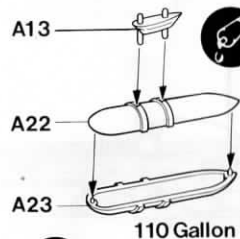

SPECIFICATION:

MAXIMUM SPEED:	437 mph at 25,000 feet
MAXIMUM RANGE:	950 miles at 362 mph
ARMAMENT:	Six .50 calibre machine guns
WINGSPAN:	37 feet
LENGTH:	32 feet, 3 inches
WEIGHT:	7,125 pounds empty, 10,100 loaded

1 Cockpit

3 Fuselage

2 Interior

4 Drop Tanks

5 Wings

6 Wing Installation

7 Engine and Flaps

8 Landing Gear Assembly A

ACADEMY
HOBBY MODEL KITS

9 Landing Gear Assembly B

10 Canopy

Painting and Decal Placement

Parts Locating Diagram

A

CLEAR

B