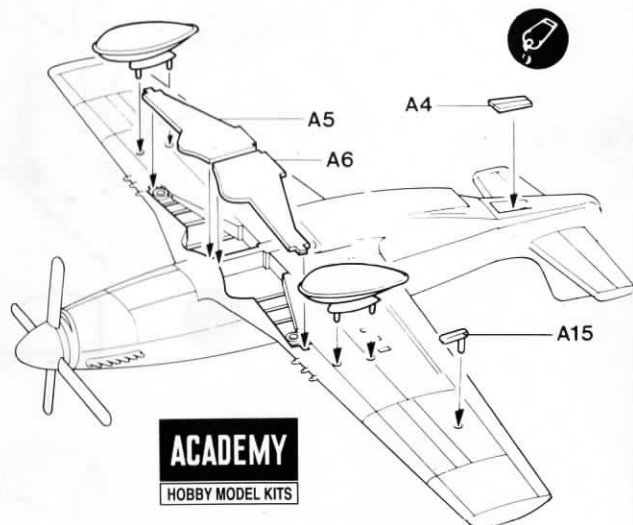

SPECIFICATION:

MAXIMUM SPEED:	437 mph at 25,000 feet
MAXIMUM RANGE:	950 miles at 362 mph
ARMAMENT:	Six .50 calibre machine guns
WINGSPAN:	37 feet
LENGTH:	32 feet, 3 inches
WEIGHT:	7,125 pounds empty, 10,100 loaded

1 Cockpit

3 Fuselage

2 Interior

4 Drop Tanks

5 Wings

6 Wing Installation

7 Engine and Flaps

8 Landing Gear Assembly A

ACADEMY
HOBBY MODEL KITS

9 Landing Gear Assembly B

10 Canopy

Painting and Decal Placement

Parts Locating Diagram

A

CLEAR

B