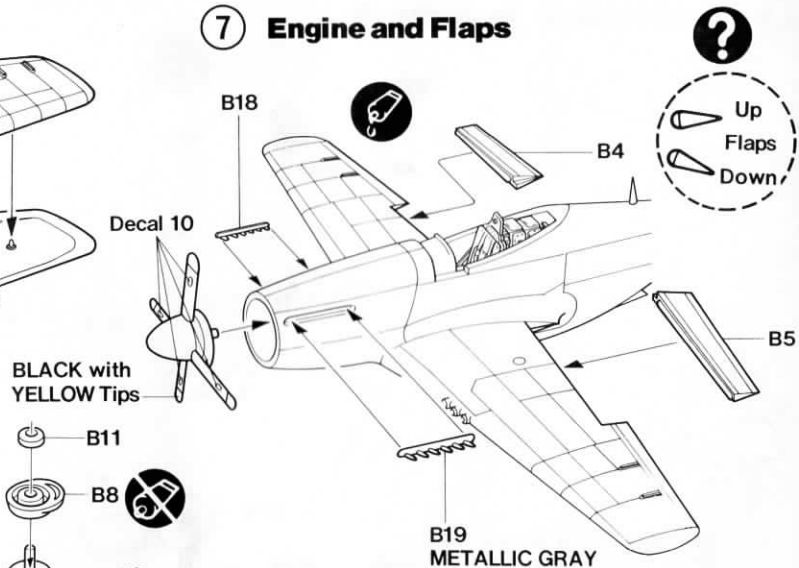

SPECIFICATION:

MAXIMUM SPEED:	437 mph at 25,000 feet
MAXIMUM RANGE:	950 miles at 362 mph
ARMAMENT:	Six .50 calibre machine guns
WINGSPAN:	37 feet
LENGTH:	32 feet, 3 inches
WEIGHT:	7,125 pounds empty, 10,100 loaded

1 Cockpit

3 Fuselage

2 Interior

4 Drop Tanks

5 Wings

6 Wing Installation

7 Engine and Flaps

8 Landing Gear Assembly A

ACADEMY
HOBBY MODEL KITS

9 Landing Gear Assembly B

10 Canopy

Painting and Decal Placement

Parts Locating Diagram

A

CLEAR

B