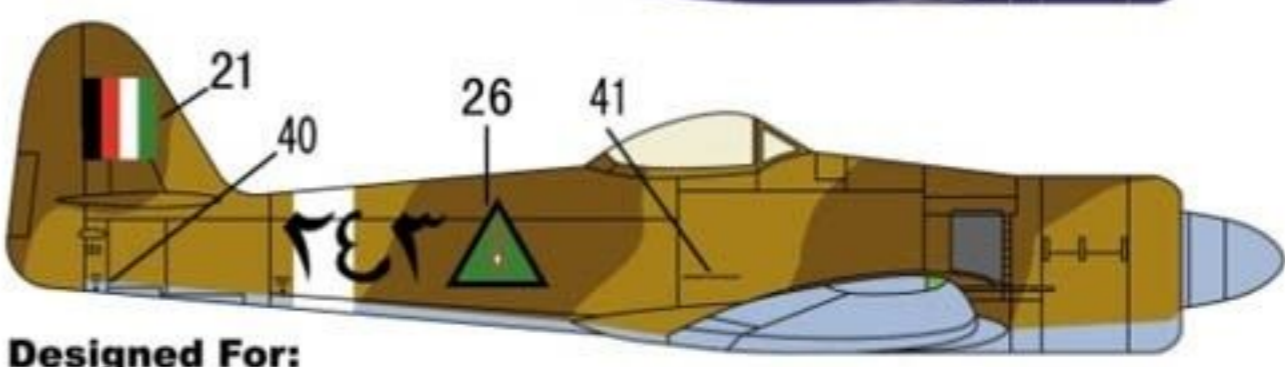

**Hawker Fury FB10
Private Collectibles**

Colour guide (Mr. Color Paint)

Flat White	Metal	C369+C1
C365	SILVER	C72
C21	C3	

pma
PMDA018
SCALE:1/48

Designed For:
 Trumpeter Sea Fury FB.11 2844
 Hobbycraft Sea Fury FB.11 HC1454
PRINTED IN TAIWAN

ON THE TOP OF WING

BELOW THE WING