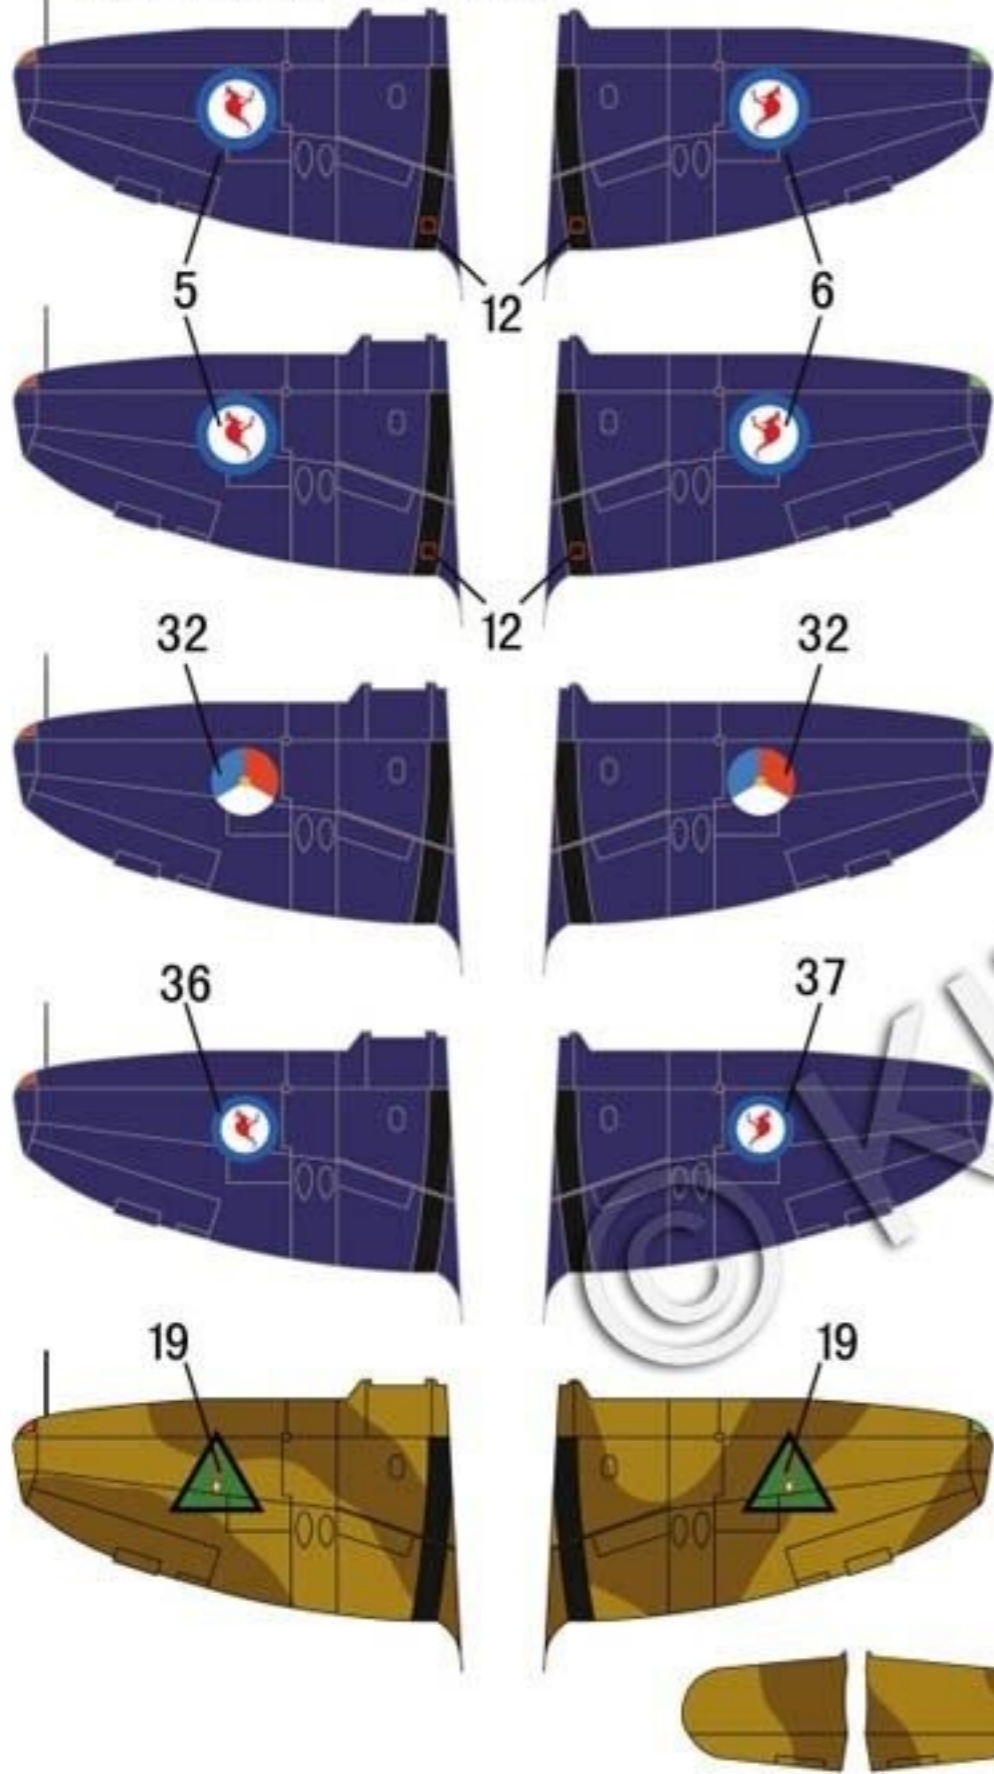

**Hawker Fury FB10
Private Collectibles**

Colour guide (Mr. Color Paint)

Flat White	Metal	C369+C1
C365	SILVER	C72
C21	C3	

pma
PMDA018
SCALE:1/48

Designed For:
 Trumpeter Sea Fury FB.11 2844
 Hobbycraft Sea Fury FB.11 HC1454
PRINTED IN TAIWAN

ON THE TOP OF WING

BELOW THE WING