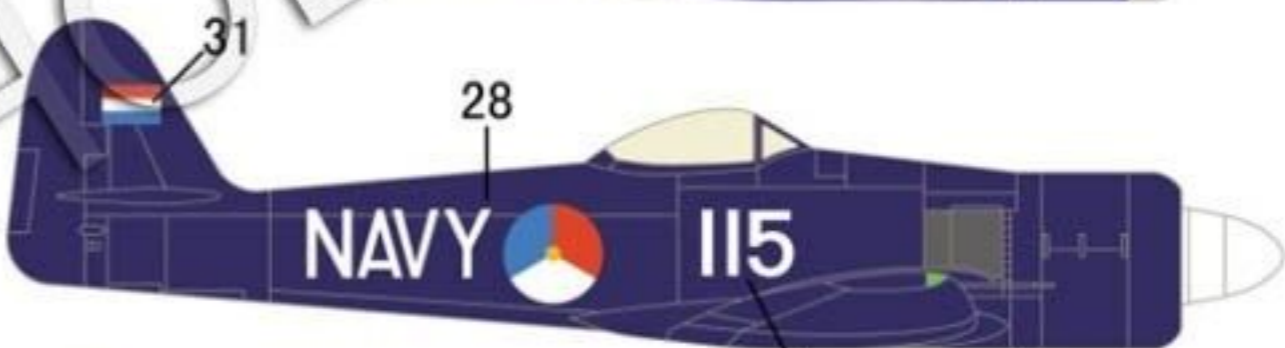

**Hawker Fury FB10
Private Collectibles**

Colour guide (Mr. Color Paint)

Flat White	Metal	C369+C1
C365	SILVER	C72
C21	C3	

pma
PMDA018
SCALE:1/48

Designed For:
 Trumpeter Sea Fury FB.11 2844
 Hobbycraft Sea Fury FB.11 HC1454
PRINTED IN TAIWAN

ON THE TOP OF WING

BELOW THE WING