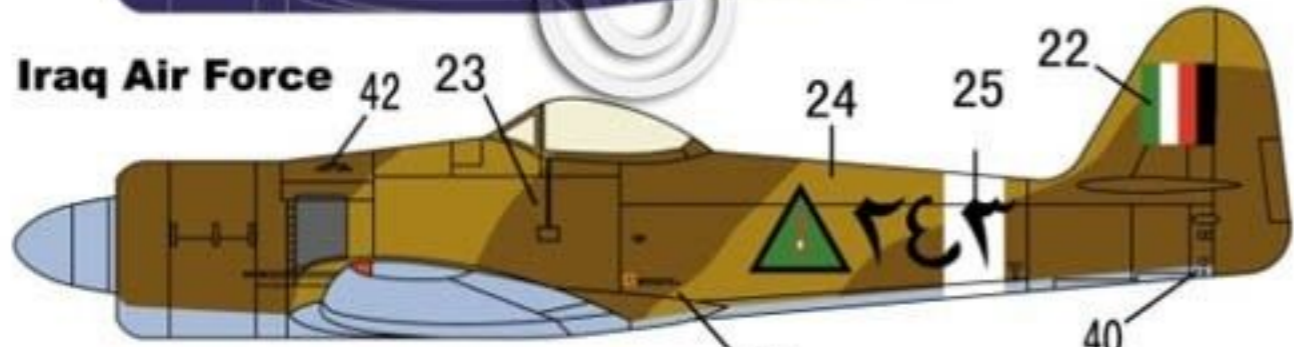

**Hawker Fury FB10
Private Collectibles**

Colour guide (Mr. Color Paint)

Flat White	Metal	C369+C1
C365	SILVER	C72
C21	C3	

pma
PMDA018
SCALE:1/48

Designed For:
 Trumpeter Sea Fury FB.11 2844
 Hobbycraft Sea Fury FB.11 HC1454
PRINTED IN TAIWAN

ON THE TOP OF WING

BELOW THE WING