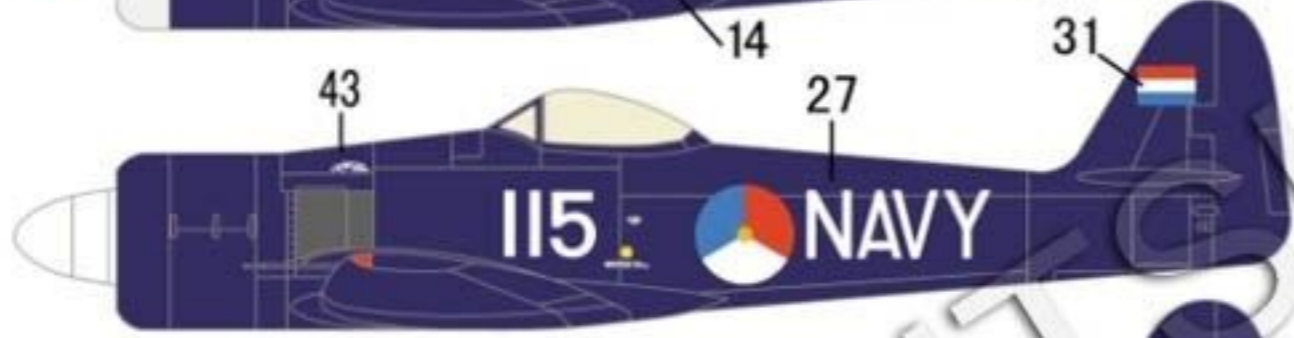

**Hawker Fury FB10
Private Collectibles**

Colour guide (Mr. Color Paint)

Flat White	Metal	C369+C1
C365	SILVER	C72
C21	C3	

pma
PMDA018
SCALE:1/48

Designed For:
 Trumpeter Sea Fury FB.11 2844
 Hobbycraft Sea Fury FB.11 HC1454
PRINTED IN TAIWAN

ON THE TOP OF WING

BELOW THE WING