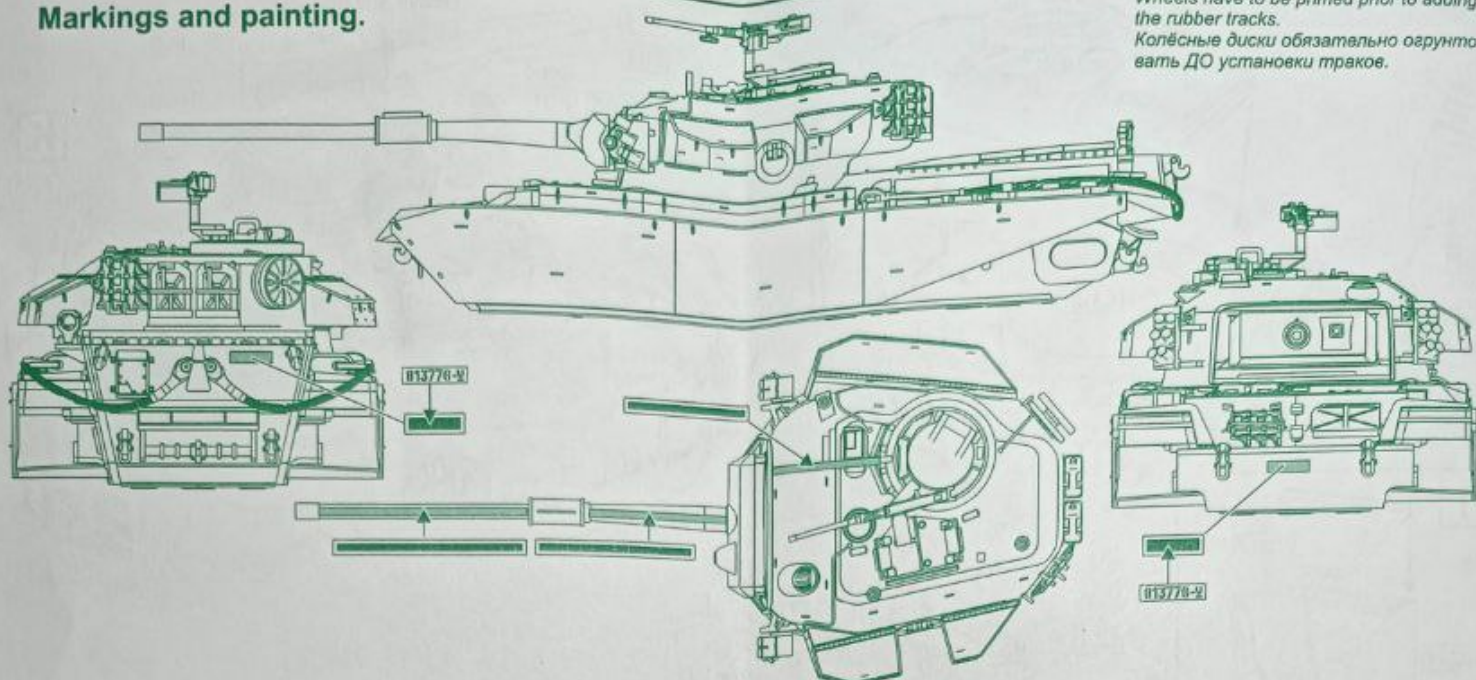

Markings and painting.

Wheels have to be primed prior to adding the rubber tracks.
Колёсные диски обязательно грунтуют ДО установки траков.

Shot Meteor (Centurion Mk.5 based), 82-nd Battalion, 7-th brigade. IDF. Israely Sand Grey. 1960.
Shot Meteor (на базе Centurion Mk.5), 82-ой Батальон, 7-ая Бригада. АОИ. Израильский Песочно-серый. 1960