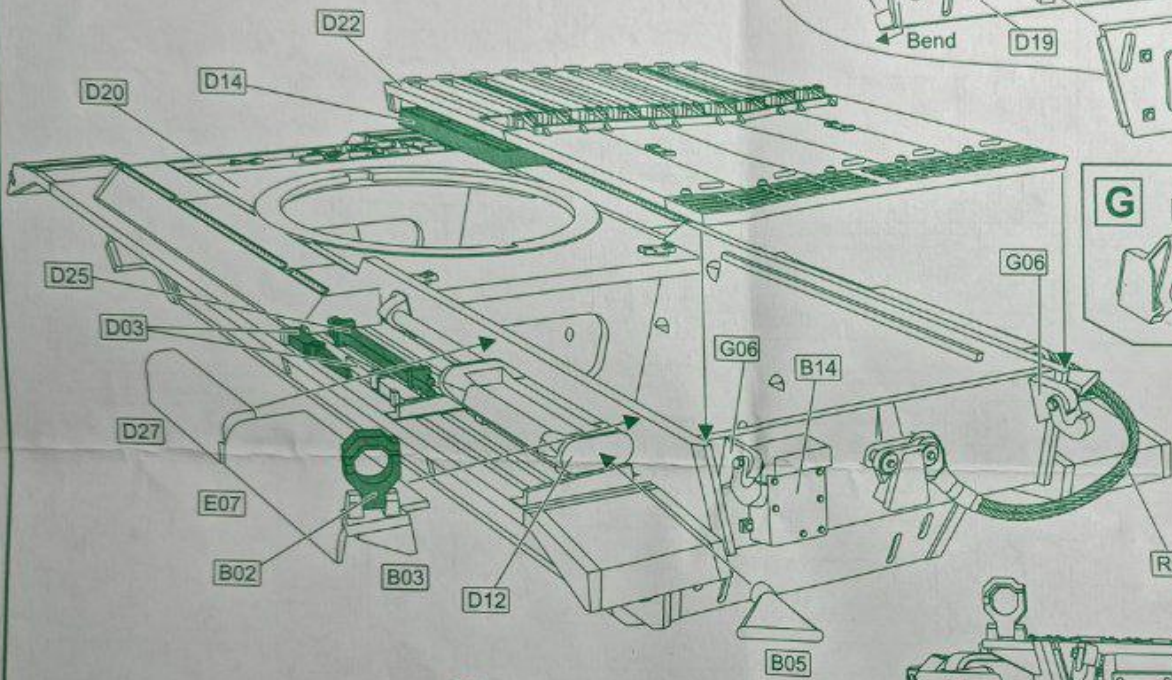

Photo-etched parts P

# IDF Shot Meteor Mk.5 MBT

1/72 scale Plastic model kit. Cat. #72427

Remove shaded for Mk.3