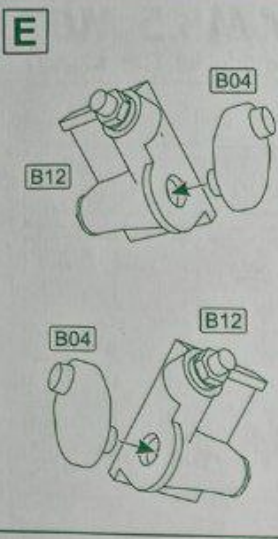

Photo-etched parts P

# IDF Shot Meteor Mk.5 MBT

1/72 scale Plastic model kit. Cat. #72427

Remove shaded for Mk.3