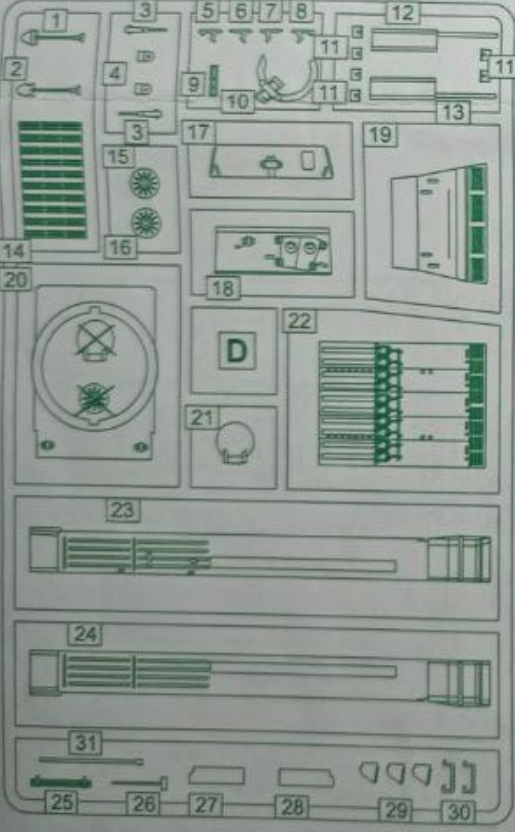

Photo-etched parts P

# IDF Shot Meteor Mk.5 MBT

1/72 scale Plastic model kit. Cat. #72427

Remove shaded for Mk.3