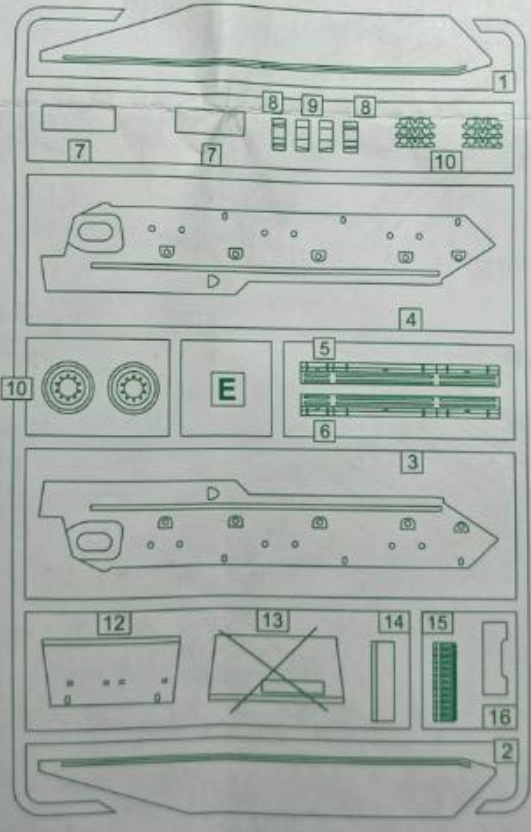

Photo-etched parts P

# IDF Shot Meteor Mk.5 MBT

1/72 scale Plastic model kit. Cat. #72427

Remove shaded for Mk.3