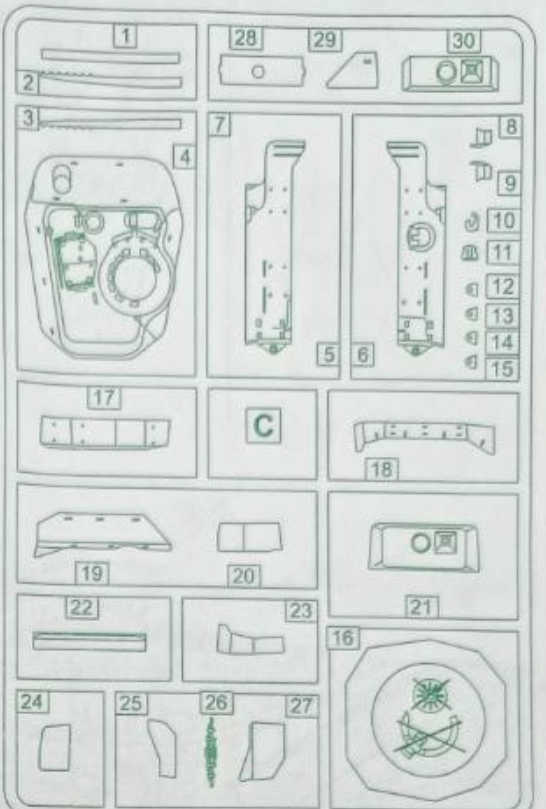

Photo-etched parts P

# IDF Shot Meteor Mk.5 MBT

1/72 scale Plastic model kit. Cat. #72427

Remove shaded for Mk.3