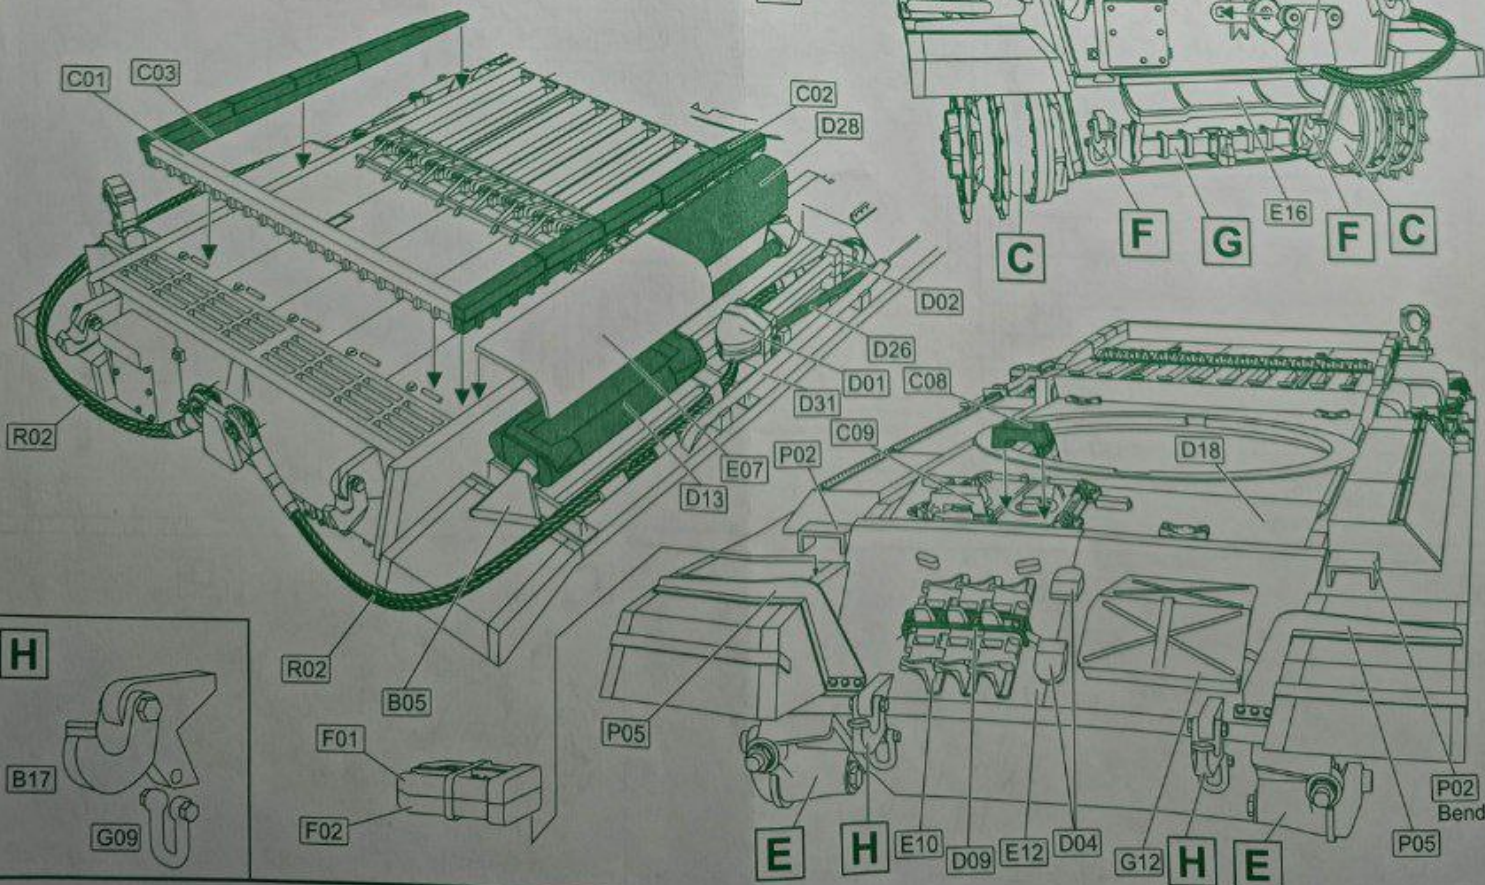

# IDF Shot Meteor Mk.5 MBT

1/72 scale Plastic model kit. Cat. #72427

Remove shaded for Mk.3