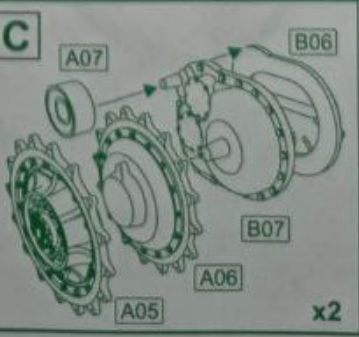

Photo-etched parts P

# IDF Shot Meteor Mk.5 MBT

1/72 scale Plastic model kit. Cat. #72427

Remove shaded for Mk.3