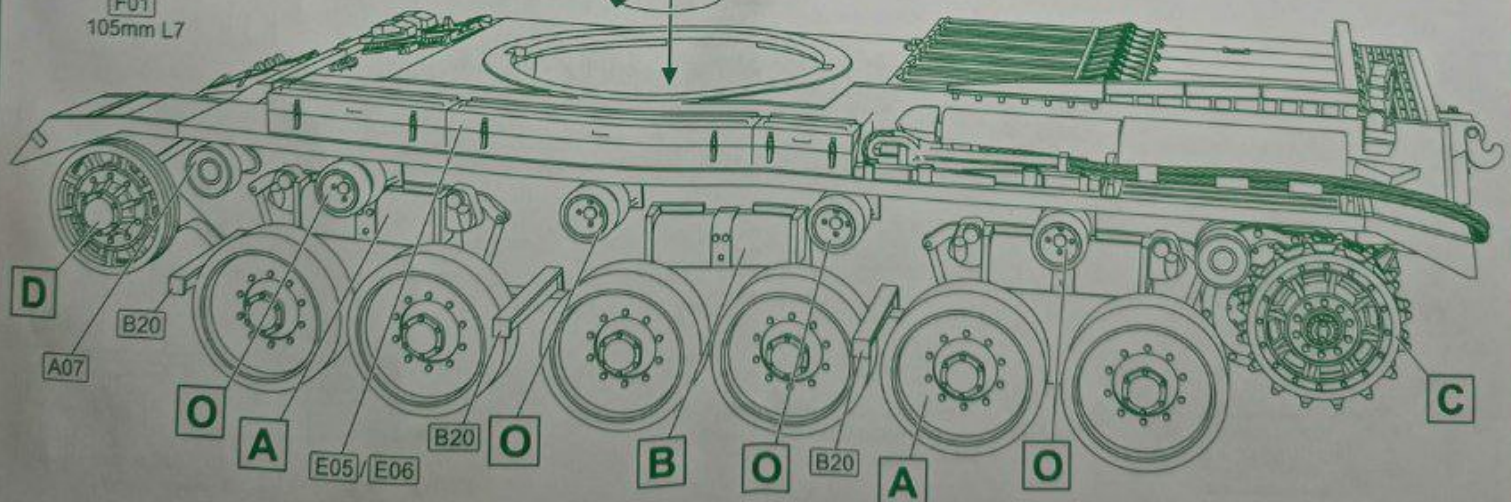

Photo-etched parts P

# IDF Shot Meteor Mk.5 MBT

1/72 scale Plastic model kit. Cat. #72427

Remove shaded for Mk.3