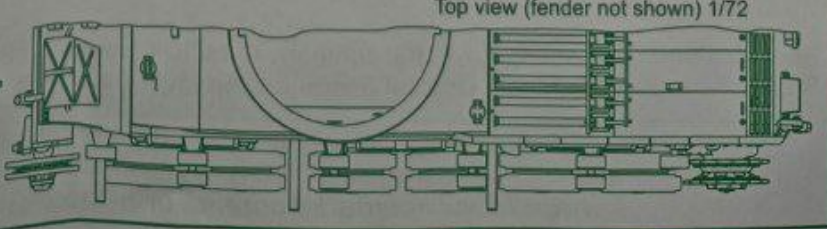

Photo-etched parts P

# IDF Shot Meteor Mk.5 MBT

1/72 scale Plastic model kit. Cat. #72427

Remove shaded for Mk.3