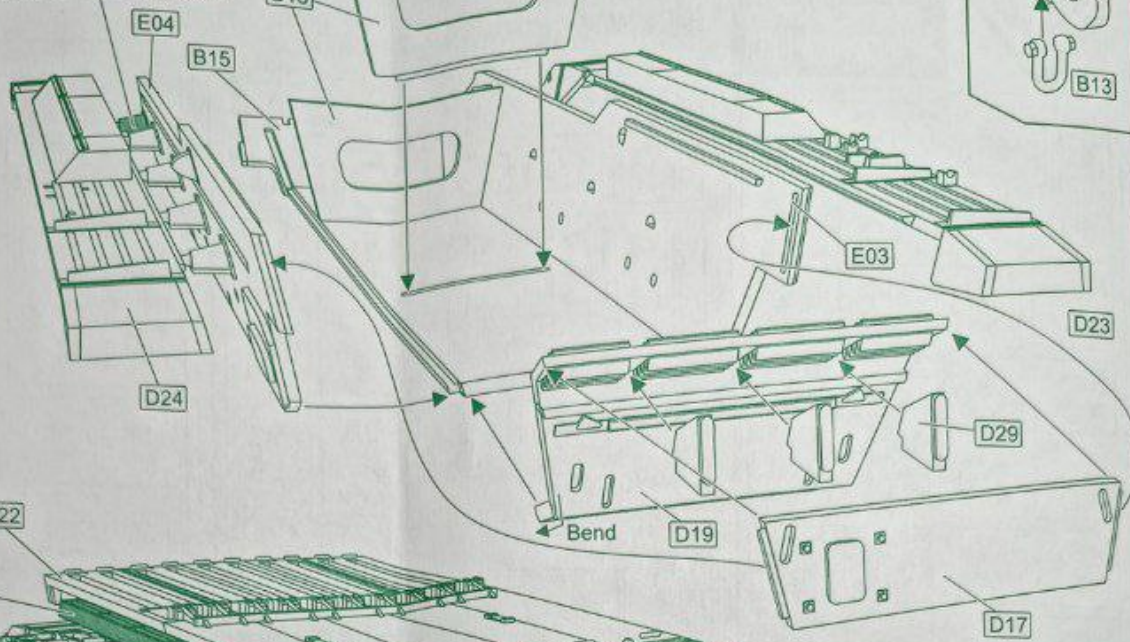

# IDF Shot Meteor Mk.5 MBT

1/72 scale Plastic model kit. Cat. #72427

Remove shaded for Mk.3