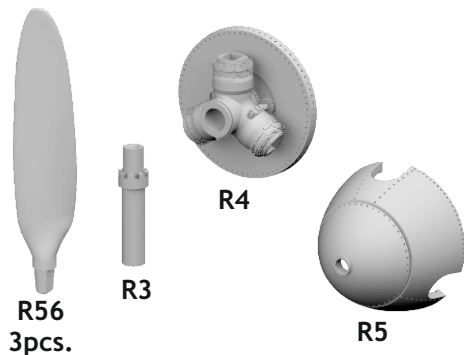

# 672 346 Bf 109G propeller

for Eduard kit - pro stavebnici Eduard

eduard  
BRASSIN *Print*

1/72 scale

**eduard**  
435 21 Obrnice 170  
Czech Republic

www.eduard.com  
5,95

**1**

**1** H 65 - 2/3 of the surface  
C 18 RLM70 BLACK GREEN  
H 316 - 1/3 of the surface  
C 316 WHITE  
**(FACTORY PAINTING)**

H 65  
C 18  
RLM70  
BLACK GREEN

**1**

H 8  
C 8  
SILVER

R5 **?**

R3

H 8  
C 8  
SILVER

-  REMOVE ODSTRANIT
-  BEND OHNOUT
-  GRIND OBROUSIT
-  OPTION VOLBA
-  DRILL HOLE VRTAT OTVOR
-  REPLACE NAHRADIT
-  SYMMETRICAL ASSEMBLY SYMMETRICKA MONTAZ
-  SCRIBE THE PANEL AND HOLES RYTI
-  REVERSE SIDE OTOCIT