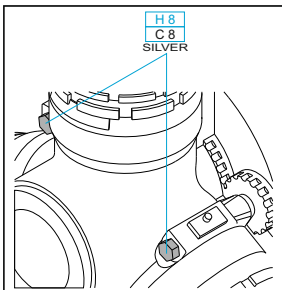

**eduard**  
435 21 Obrnice 170  
Czech Republic

www.eduard.com  
5,95

**1**

**1** H 65 - 2/3 of the surface  
C 18 RLM70 BLACK GREEN  
H 316 - 1/3 of the surface  
C 316 WHITE  
**(FACTORY PAINTING)**

H 65  
C 18  
RLM70  
BLACK GREEN