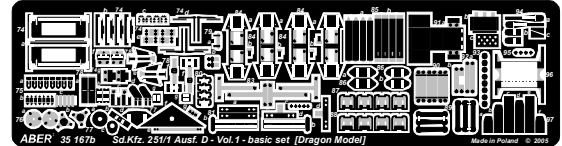

Armoured Personnel Carrier
Sd.Kfz. 251/1
Ausf. D
Vol.1 -Basic set
 cz.1 - zestaw podstawowy
 1/35 scale update for Dragon model

ABER® **35 167**

WWW.ABER.NET.PL

Made in Poland © 2005

WWW.ABER.NET.PL

WARNING
 Any unauthorized copying, producing and reproducing of ABER company products, or any part thereof, is strictly prohibited and any such action establishes liability for a civil action and may give rise to criminal prosecution.