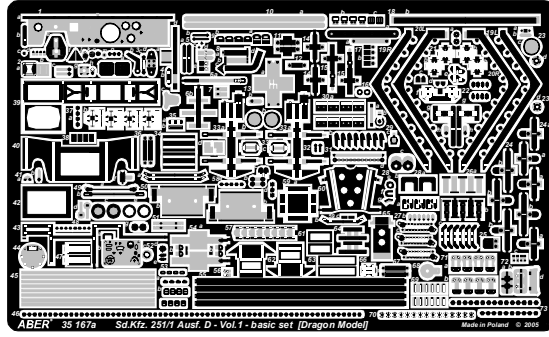

Armoured Personnel Carrier
Sd.Kfz. 251/1
Ausf. D
Vol.1 -Basic set
 cz.1 - zestaw podstawowy
 1/35 scale update for Dragon model

ABER® **35 167**

WWW.ABER.NET.PL

Made in Poland © 2005

WWW.ABER.NET.PL

WARNING
 Any unauthorized copying, producing and reproducing of ABER company products, or any part thereof, is strictly prohibited and any such action establishes liability for a civil action and may give rise to criminal prosecution.