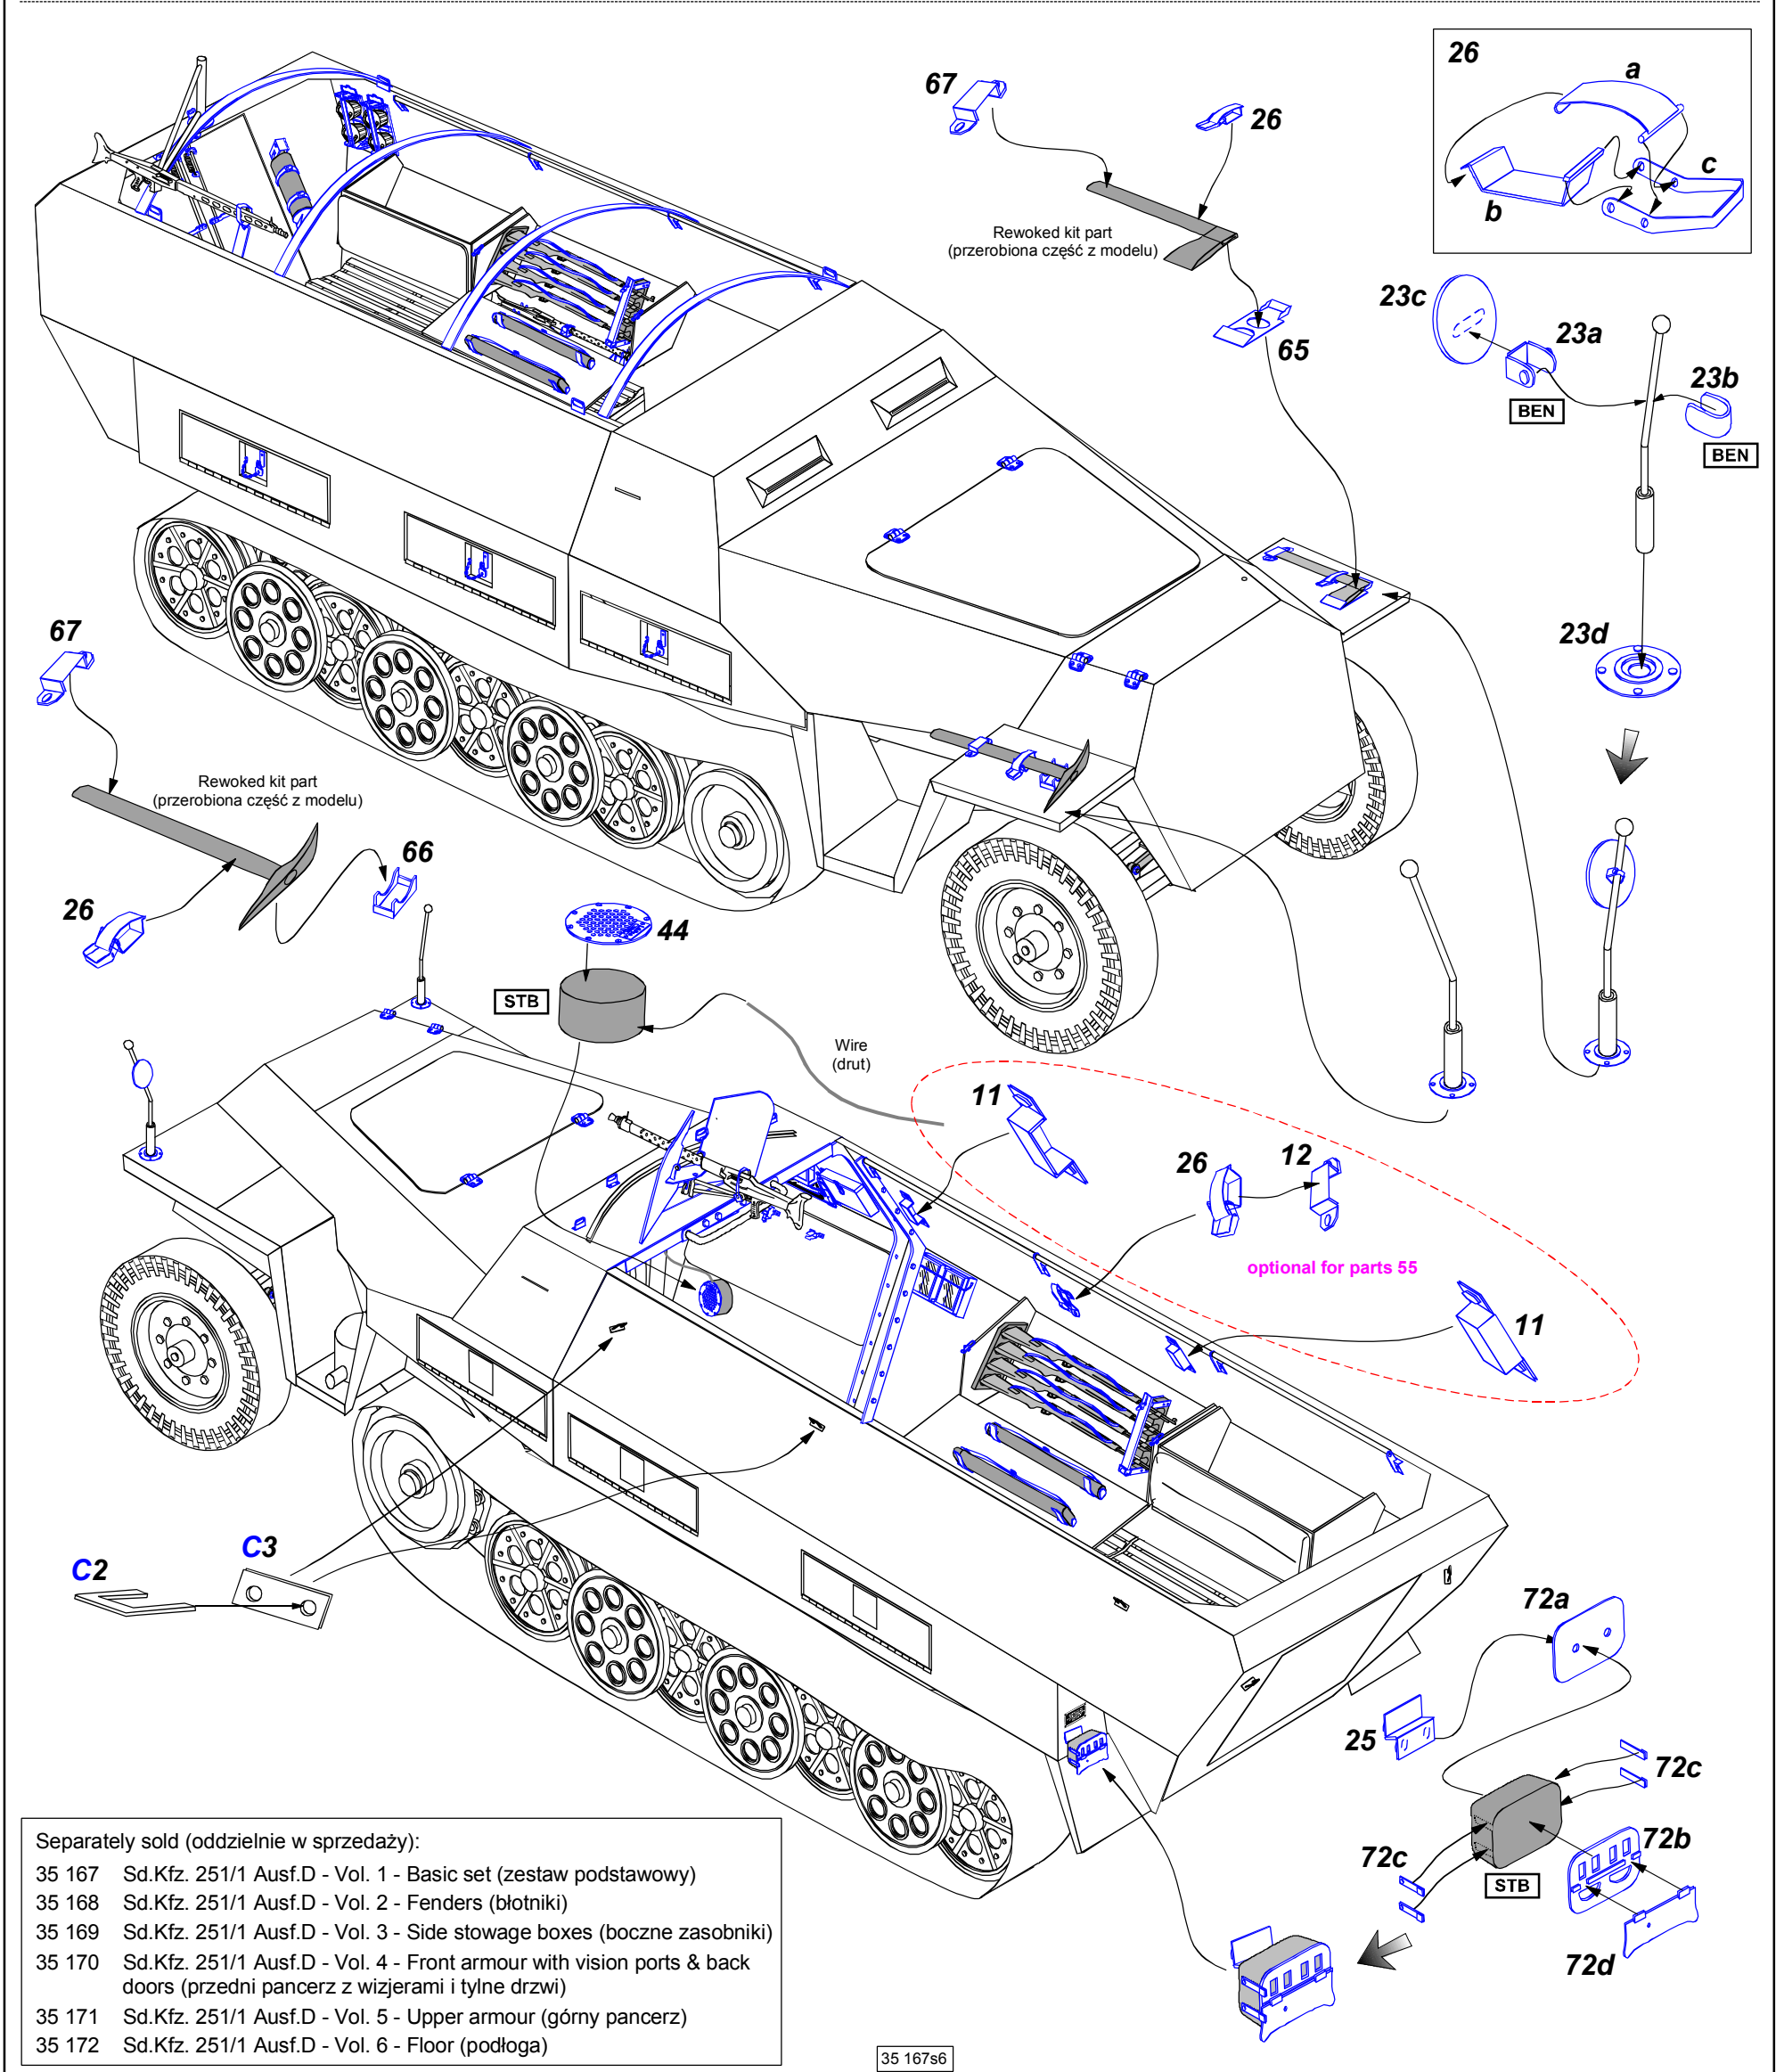

1. Separately sold (oddzielnie w sprzedaży):
2. 35 167 Sd.Kfz. 251/1 Ausf.D - Vol. 1 - Basic set (zestaw podstawowy)
   - 35 168 Sd.Kfz. 251/1 Ausf.D - Vol. 2 - Fenders (błotniki)
   - 35 169 Sd.Kfz. 251/1 Ausf.D - Vol. 3 - Side stowage boxes (boczne zasobniki)
   - 35 170 Sd.Kfz. 251/1 Ausf.D - Vol. 4 - Front armour with vision ports & back doors (przedni pancierz z wizjerami i tylne drzwi)
   - 35 171 Sd.Kfz. 251/1 Ausf.D - Vol. 5 - Upper armour (górny pancierz)
   - 35 172 Sd.Kfz. 251/1 Ausf.D - Vol. 6 - Floor (podłoga)