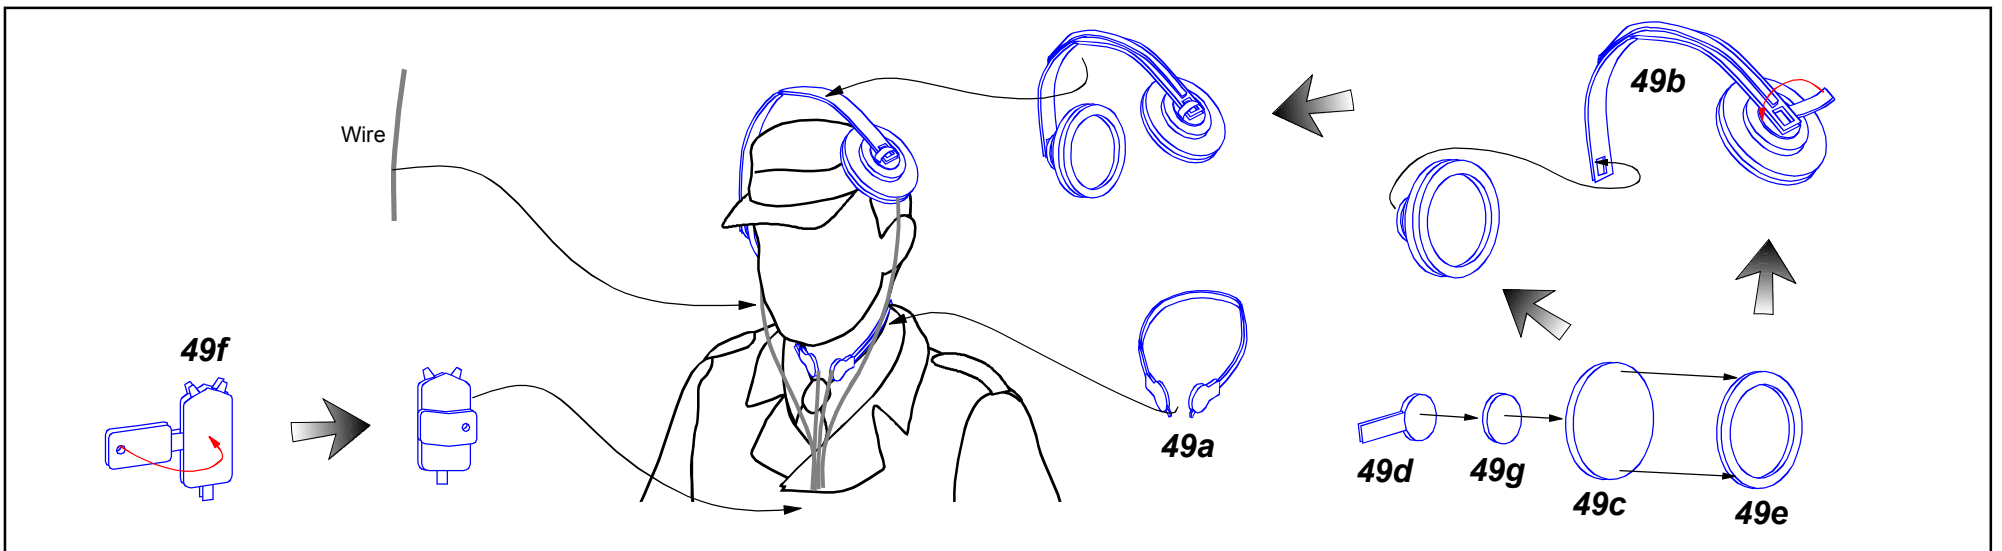

1. Separately sold (oddzielnie w sprzedaży):
2. 35 167 Sd.Kfz. 251/1 Ausf.D - Vol. 1 - Basic set (zestaw podstawowy)
   - 35 168 Sd.Kfz. 251/1 Ausf.D - Vol. 2 - Fenders (błotniki)
   - 35 169 Sd.Kfz. 251/1 Ausf.D - Vol. 3 - Side stowage boxes (boczne zasobniki)
   - 35 170 Sd.Kfz. 251/1 Ausf.D - Vol. 4 - Front armour with vision ports & back doors (przedni pancierz z wizjerami i tylne drzwi)
   - 35 171 Sd.Kfz. 251/1 Ausf.D - Vol. 5 - Upper armour (górny pancierz)
   - 35 172 Sd.Kfz. 251/1 Ausf.D - Vol. 6 - Floor (podłoga)