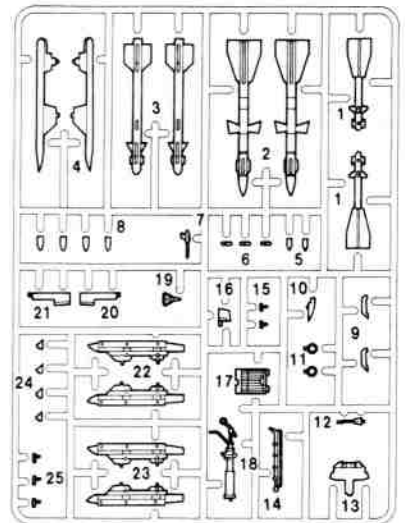

10 ASSEMBLY OF WING

OPEN HOLES IF INSTALLING PYLONS

11 ASSEMBLY OF MISSILES I

■ R-27/AA-10D

■ R-73/AA-11

■ R-60MK/AA-8

12 ASSEMBLY OF MISSILES II

13 ASSEMBLY OF EXTERNAL FUEL TANK

14 ASSEMBLY OF RUDDER

PARTS LOCATOR

A

B

C

E

D

F

Inside of right tail.

Inside of left tail.

12 on
Underside of wing

Bottom of wings.

©1993 MINICRAFT MODELS INC.

ENGLISH	FRENCH	GERMAN	SPANISH	ITALIAN
BLACK	NOIR	SCHWARZ	NEGRO	NERO
SILVER	ARGENT	SILBERN	PLATA	ARGENTO
GILDMETAL	METALLIC	METALLIC	METALICO	METALLICO
ALUMINUM	ALUMINUM	ALUMINIUMFARBEN	ALUMINIO	ALLUMINIO
METALLIC	METALLIC	METALLIEK	METALICO	METALLICO
GRAY	GRIS	GRAU	GRIS	GRIGIO
LT GRAY	GRIS CLAIR	HELLGRAU	GRIS CLARO	GRIGIO CHIARO
WHITE	BLANC	WEISS	BLANCO	BIANCO
RED	ROUGE	ROT	ROJO	ROSSO
YELLOW	JAUNE	GELB	AMARILLO	GIALLO
BLUE	BLEU	BLAU	AZUL	BLU
ORANGE	ORANGE	ORANGE	NARANJADO	ARANCIO
GREEN	VERT	GRUN	VERDE	VERDE
BROWN	BRUN	BRAUN	MARRON	MARRONE
TAN	BRUN CLAIR	GELBBRAUN	CANELA	MARRONE CHIARO