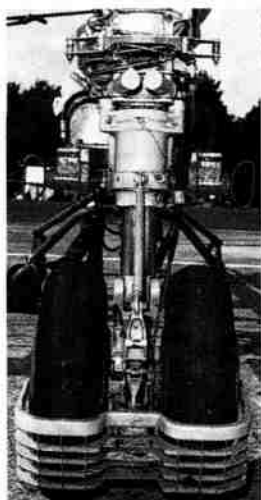

3 CANOPY INSTALLATION

4 ASSEMBLY OF LANDING GEAR BAY

5 ASSEMBLY OF LANDING GEAR I

Landing Gear — Grey (FS 36375)
Wheel Hubs-Dark Green (FS 34226)

Make 2 sets.

6 ASSEMBLY OF LANDING GEAR II

INTERIOR LANDING GEAR WHEELS
GREY (FS 36375)