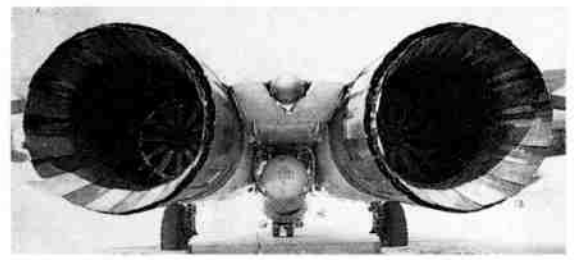

Steel and Burnt Metal
(Make 2 sets)