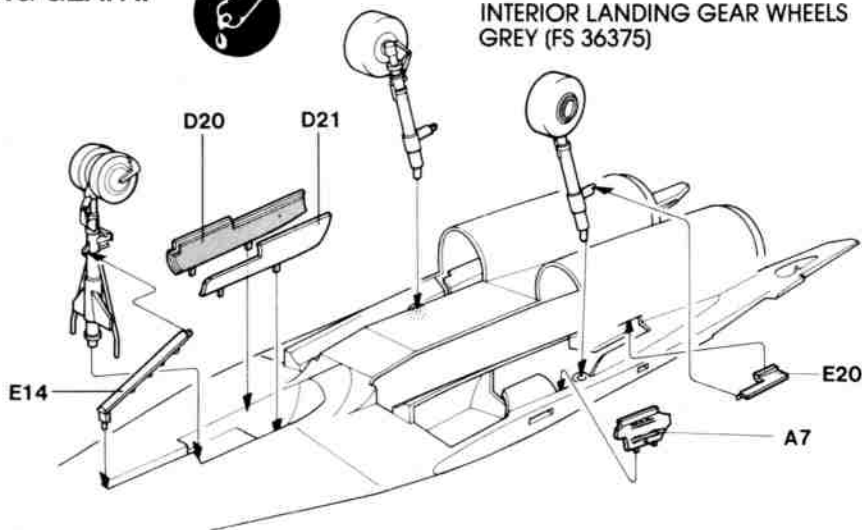

3 CANOPY INSTALLATION

4 ASSEMBLY OF LANDING GEAR BAY

5 ASSEMBLY OF LANDING GEAR I

Landing Gear — Grey (FS 36375)
Wheel Hubs-Dark Green (FS 34226)

Make 2 sets.

6 ASSEMBLY OF LANDING GEAR II

INTERIOR LANDING GEAR WHEELS
GREY (FS 36375)