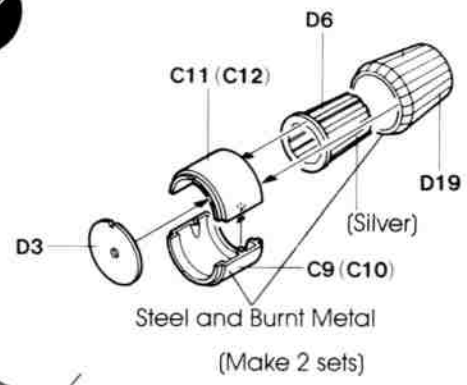

7 ASSEMBLY OF AIR INTAKE

8 ASSEMBLY OF AIR BREAK

INTERIOR DIVE BRAKES
OPEN FS 36375

DO NOT ASSEMBLE WHEN IN CLOSED POSITION

9 ASSEMBLY OF EXHAUST CONE

(Remove the useless portions)

Steel and Burnt Metal
(Make 2 sets)

10 ASSEMBLY OF WING

OPEN HOLES IF INSTALLING PYLONS

11 ASSEMBLY OF MISSILES I

■ R-27/AA-10D

■ R-73/AA-11

■ R-60MK/AA-8

12 ASSEMBLY OF MISSILES II

13 ASSEMBLY OF EXTERNAL FUEL TANK