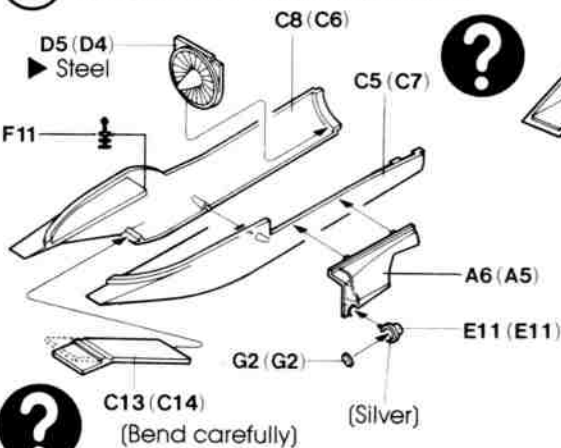

7 ASSEMBLY OF AIR INTAKE