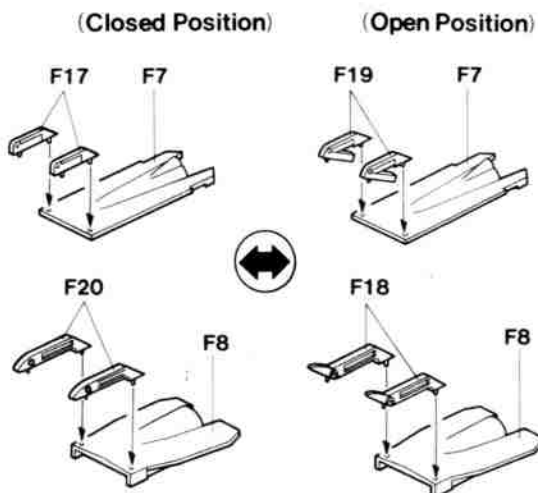

8 ASSEMBLY OF AIR BREAK

INTERIOR DIVE BRAKES
OPEN FS 36375

DO NOT ASSEMBLE WHEN IN CLOSED POSITION