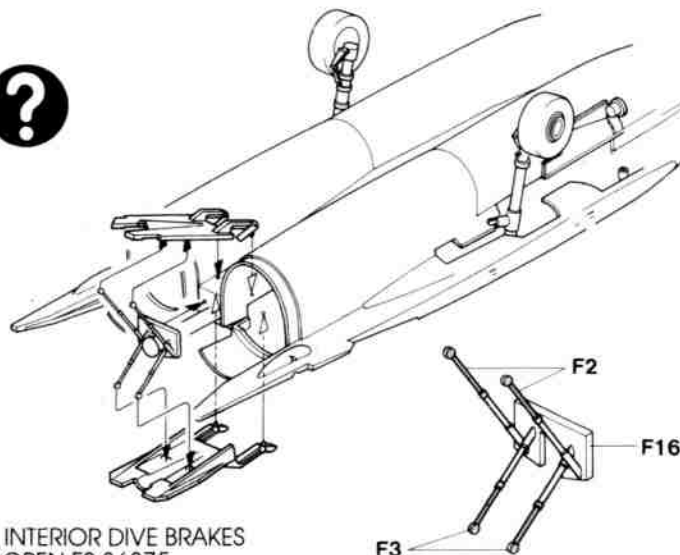

8 ASSEMBLY OF AIR BREAK

INTERIOR DIVE BRAKES
OPEN FS 36375

DO NOT ASSEMBLE WHEN IN CLOSED POSITION