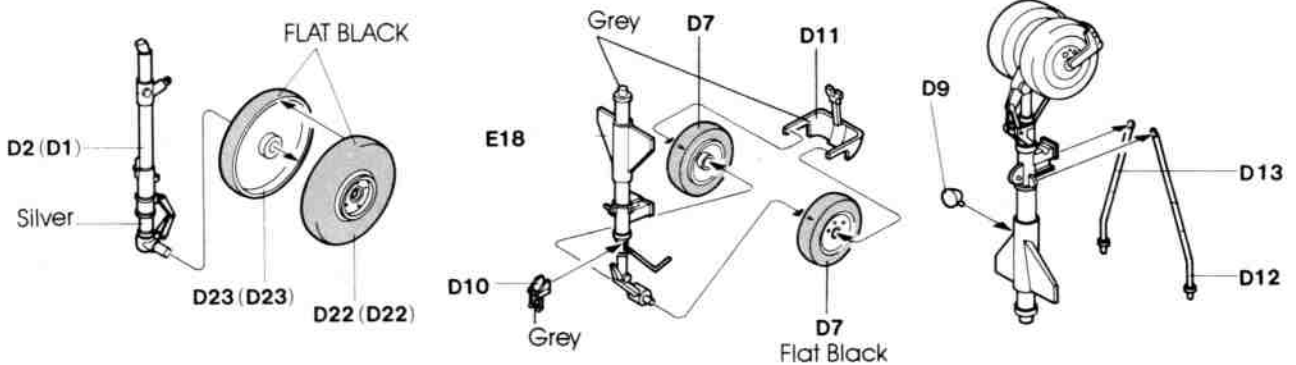

3 CANOPY INSTALLATION

4 ASSEMBLY OF LANDING GEAR BAY

5 ASSEMBLY OF LANDING GEAR I

Landing Gear — Grey (FS 36375)
Wheel Hubs-Dark Green (FS 34226)

Make 2 sets.

6 ASSEMBLY OF LANDING GEAR II

INTERIOR LANDING GEAR WHEELS
GREY (FS 36375)