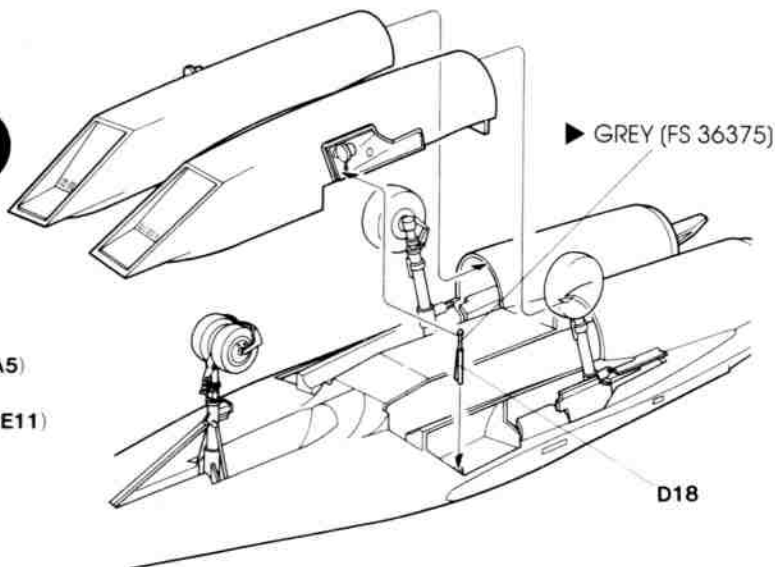

7 ASSEMBLY OF AIR INTAKE