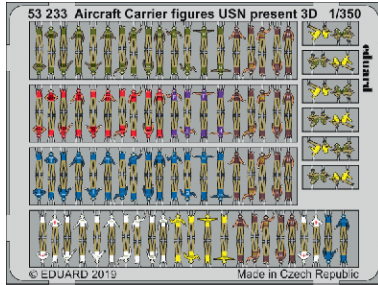

Aircraft Carrier figures USN present 3D

eduard

1/350

detail set for 1/350 kit • sada detailů pro stavebnici 1/350

53 233

 BEND
OHNOUT

 OPTION
VOLBA

www.eduard.com