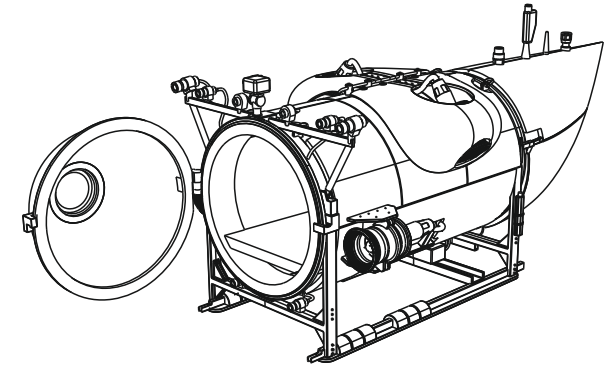

N72045

Titan Submarine

special
HOBBY

Highly detailed 3D printed kit

3D-Printed Parts

Decals

? MOŽNOST VOLBY
OPTIONAL
NACH BELIEBEN
OPTION

decals 1 (both sides)