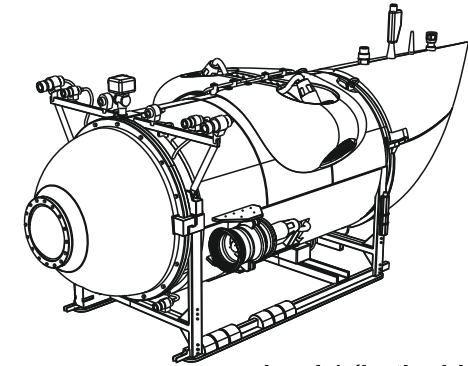

N72045

Titan Submarine

special
HOBBY

Highly detailed 3D printed kit

3D-Printed Parts

Decals

? MOŽNOST VOLBY
OPTIONAL
NACH BELIEBEN
OPTION

decals 1 (both sides)