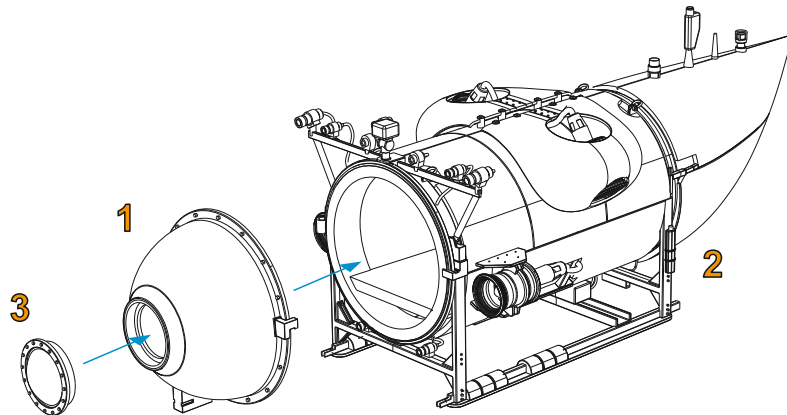

N72045

Titan Submarine

special
HOBBY

Highly detailed 3D printed kit

3D-Printed Parts

Decals

? MOŽNOST VOLBY
OPTIONAL
NACH BELIEBEN
OPTION

decals 1 (both sides)