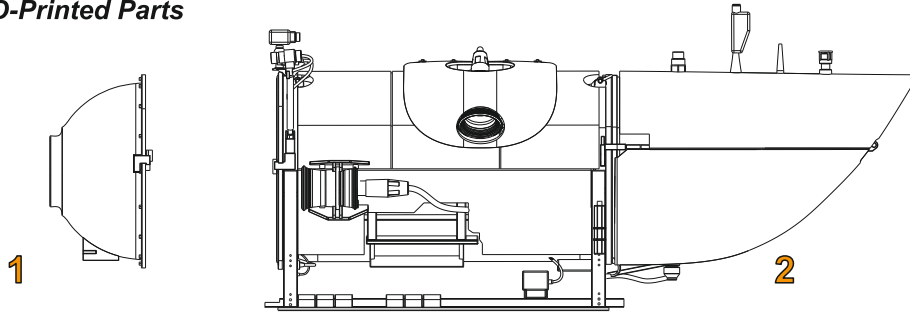

N72045

Titan Submarine

special
HOBBY

Highly detailed 3D printed kit

3D-Printed Parts

Decals

? MOŽNOST VOLBY
OPTIONAL
NACH BELIEBEN
OPTION

decals 1 (both sides)