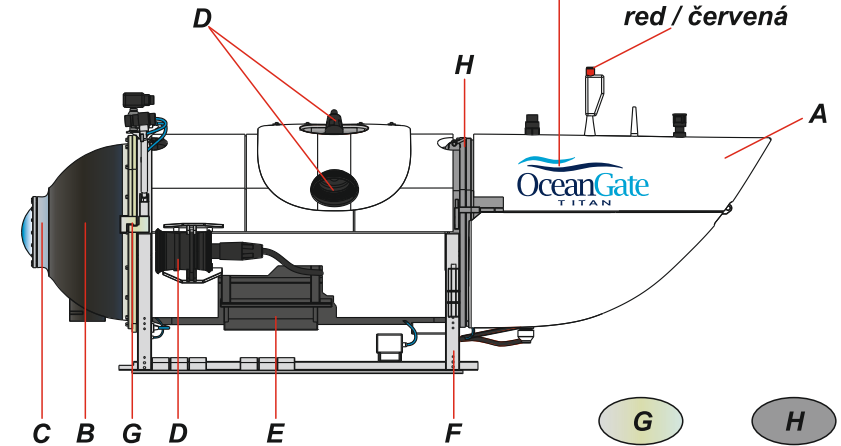

N72045

Titan Submarine

special
HOBBY

Highly detailed 3D printed kit

3D-Printed Parts

Decals

? MOŽNOST VOLBY
OPTIONAL
NACH BELIEBEN
OPTION

decals 1 (both sides)